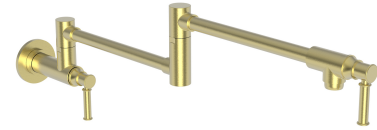

FAUCET OPTION #1 Newport Taft Pulldown Satin Brass

Sotto Dual Mount Fireclay 32" Single Bowl Kitchen Sink with Protective Bottom Grid and Strainer - White

Classic Complete Stopper And Strainer Unit Waste Disposer Trim - Satin Brass

Round "Classic" Waste Disposer Air Switch With Direct Plug-In - Satin Brass

Perfect Grind Stealth 1250 Waste Disposer, Continuous Feed 3 Bolt Mount 1-1/4 Hp

POT FILLER OPTION #1 Newport Satin Brass

Taft Cold Water Dispenser - Satin Brass