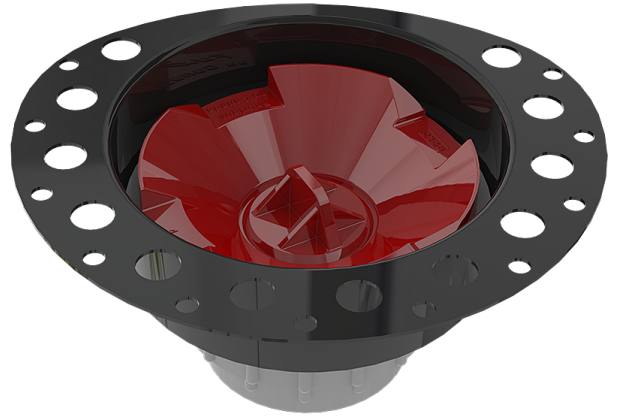

Castia Freestanding Bath Filler - Vibrant Brushed Moderne Brass

Pvc Island Drain Freestanding Tub Drain Rough-in