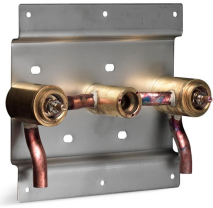

Tone Pull Down Kitchen Faucet - Vibrant Brushed Moderne Brass

2 Handle Ceramic Valve