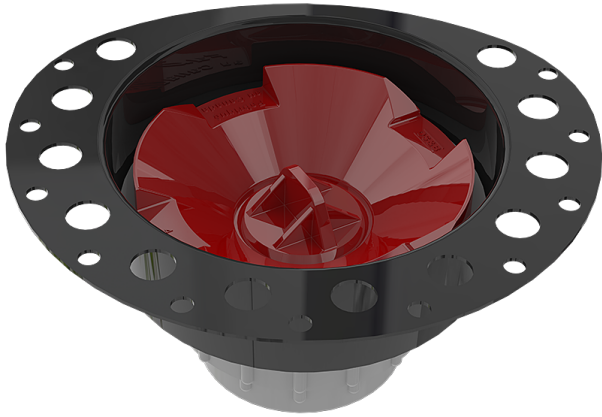

Purist Deck Mount Bath Faucet Trim - Vibrant Brushed Moderne Brass

Pvc Island Drain Freestanding Tub Drain Rough-in