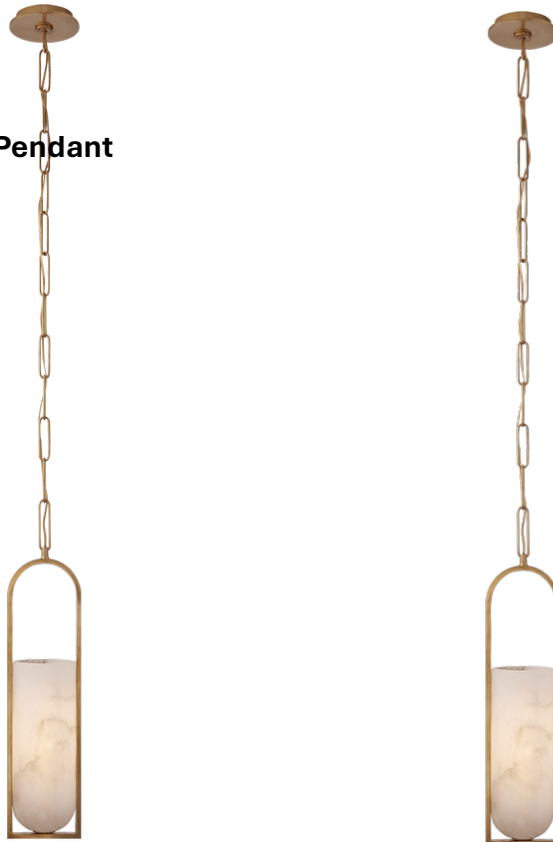

Lighting- Visual Comfort

Front Porch 52" copper gas lantern -One hanging center

Back Terrace (2) Hyland 15 Electric Wall Mount (1) second floor terrace

Over Golf Card Bay- Copper Goose neck

Garage Pedestrian Dppr

Living Room Iterna 40" Ring Chandelier

Living Room Build ins (2) Scullery (1)

Dessau 18 Picture Light

Island Pendants (2)

Gracie Large Dome Pendant

Dining Room

Pedra Two Tier Shallow Chandelier

Office

Palati Large Hanging Shade

Powder bath (2) Pendants

Melange Small Elongated Pendant

Master bath (5) walls sconces

Melange Elongated Sconce

Master Tub Chandelier

Stairwell light is still being sourced. Cascading teardrop like below

First Floor Guest Bath (2) wall sconce

Fay 18" Sconce

Upstairs master (4) scones mounted Vertically

Kiel Small LED Wall / Bath

Frog bath Mounted Horizontally

Kiel Small LED Wall / Bath

Upper front porch (3)