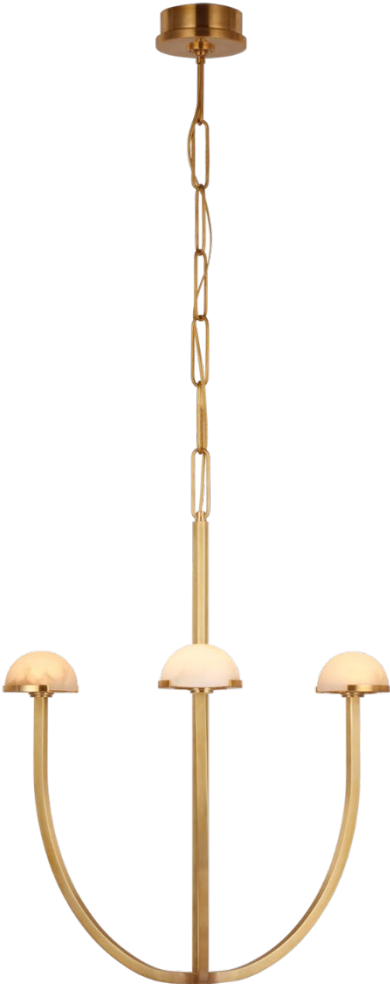

Lighting- Visual Comfort

Front Porch 52" copper gas lantern -One hanging center

Back Terrace (2) Hyland 15 Electric Wall Mount (1) second floor terrace

Over Golf Card Bay- Copper Goose neck

Garage Pedestrian Dppr

Living Room Iterna 40" Ring Chandelier

Living Room Build ins (2) Scullery (1)

Dessau 18 Picture Light

Island Pendants (2)

Gracie Large Dome Pendant

Dining Room

Pedra Two Tier Shallow Chandelier

Office

Palati Large Hanging Shade

Powder bath (2) Pendants

Melange Small Elongated Pendant

Master bath (5) walls sconces

Melange Elongated Sconce

Master Tub Chandelier

Stairwell light is still being sourced. Cascading teardrop like below

First Floor Guest Bath (2) wall sconce

Fay 18" Sconce

Upstairs master (4) scones mounted Vertically

Kiel Small LED Wall / Bath

Frog bath Mounted Horizontally

Kiel Small LED Wall / Bath

Upper front porch (3)