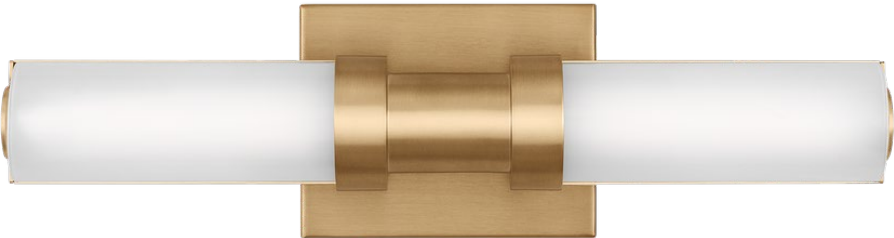

Palati Large Hanging Shade

Powder bath (2) Pendants

Melange Small Elongated Pendant

Master bath (5) walls sconces

Melange Elongated Sconce

Master Tub Chandelier

Stairwell light is still being sourced. Cascading teardrop like below

First Floor Guest Bath (2) wall sconce

Fay 18" Sconce

Upstairs master (4) scones mounted Vertically

Kiel Small LED Wall / Bath

Frog bath Mounted Horizontally

Kiel Small LED Wall / Bath

Upper front porch (3)