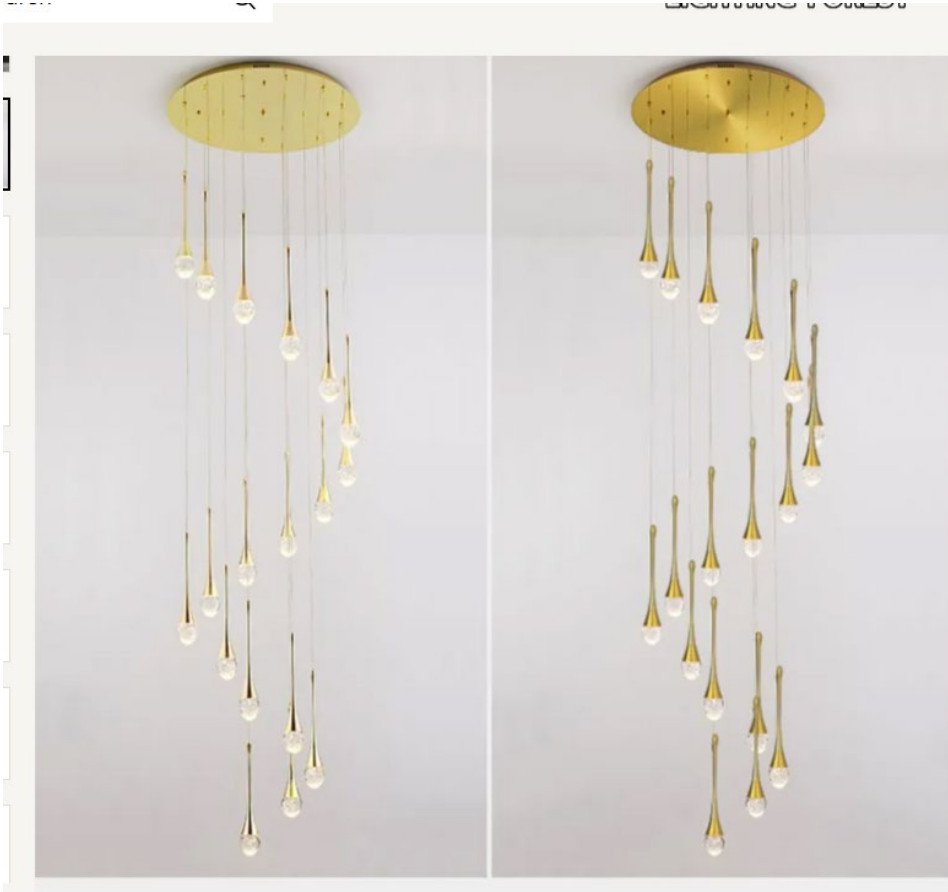

Palati Large Hanging Shade

Powder bath (2) Pendants

Melange Small Elongated Pendant

Master bath (5) walls sconces

Melange Elongated Sconce

Master Tub Chandelier

Stairwell light is still being sourced. Cascading teardrop like below

First Floor Guest Bath (2) wall sconce

Fay 18" Sconce

Upstairs master (4) scones mounted Vertically

Kiel Small LED Wall / Bath

Frog bath Mounted Horizontally

Kiel Small LED Wall / Bath

Upper front porch (3)