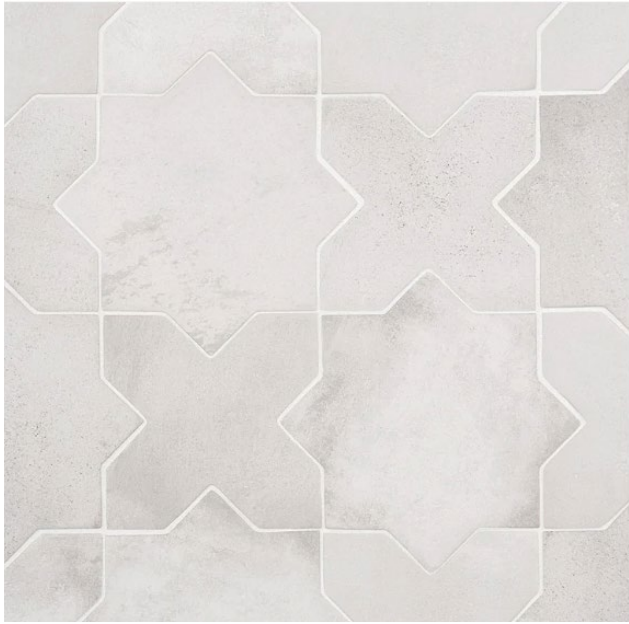

Tile

Laundry- Checkered laid tile. Emser Sterlina 11 Silver

Downstairs guest bath:

Floors: High Ridge Canyon slate porcelain 12x24 offset brick

Shower Walls: Stratus Oro 12x24 matte- offset brick

Shower Flooring- Matching Rhomboid mosaic

Master Bath:

Floors: Capraia Sand 24x24 natural straight lay

Shower floor- Diamond lay 2"x2"

Shower Walls Decovita Calcatta Glam 24x48 straight lay.

Shower Niche wall- Elaine Pearl Mosaic. Shown here with the wall tile and cabinet color.

Upstairs Master Bath-

Floor-HRG20 12x24 pinnacle beige offset brick

Shower walls to 48" height- Kobe Calacatta Viola 24x48 Honed straight lay

Shower Walls 48"- ceiling: Antigo Vanilla 5x5 straight lay Mosaic

/ Shower Floor – Legend

Frog bath w/ Tub

Floors- Malta white matte Cross and star

Walls above tub: Remedy Elixir 2x10"