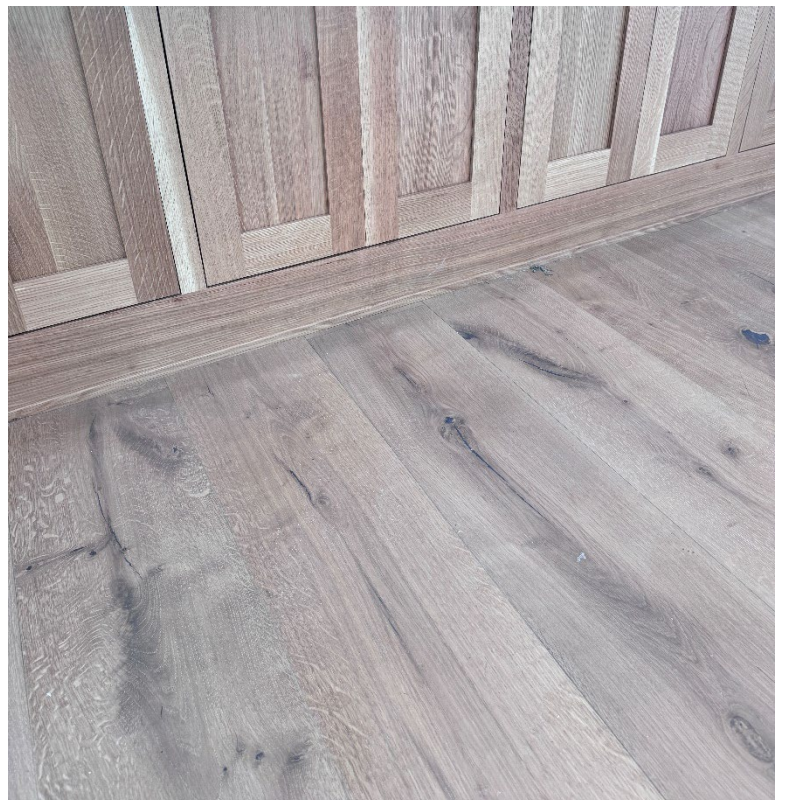

Hardwood: Rhapsody - 95301

SIZE 5/8" x 9.5" x Random Lengths (up to 82.75")

SPECIES French White Oak

GRADE Country

WEAR LAYER 4mm Sawn Face

FINISH Brushed Matte (5% to 7% gloss level)

Shown with the cabinet white oak

Tile

Laundry- Checkered laid tile. Emser Sterlina 11 Silver

Downstairs guest bath:

Floors: High Ridge Canyon slate porcelain 12x24 offset brick

Shower Walls: Stratus Oro 12x24 matte- offset brick

Shower Flooring- Matching Rhomboid mosaic