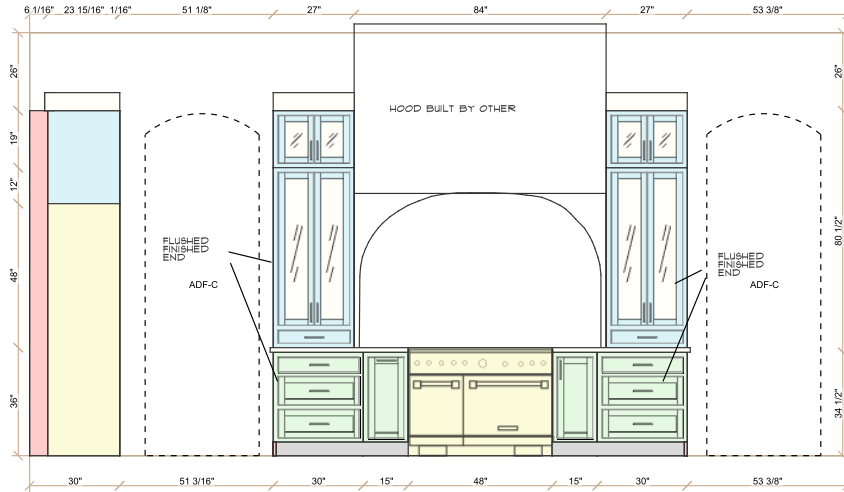

117 SILVERBELL: KITCHEN

All dimensions and size designations must be verified on the site to fit job co Client accepts these drawings as is ar can use them on its own risk.

Design drawings are provided for the fair use by the client or his agent in completing the project as listed within this contract

Designed:11.12.24
Printed:11.12.24