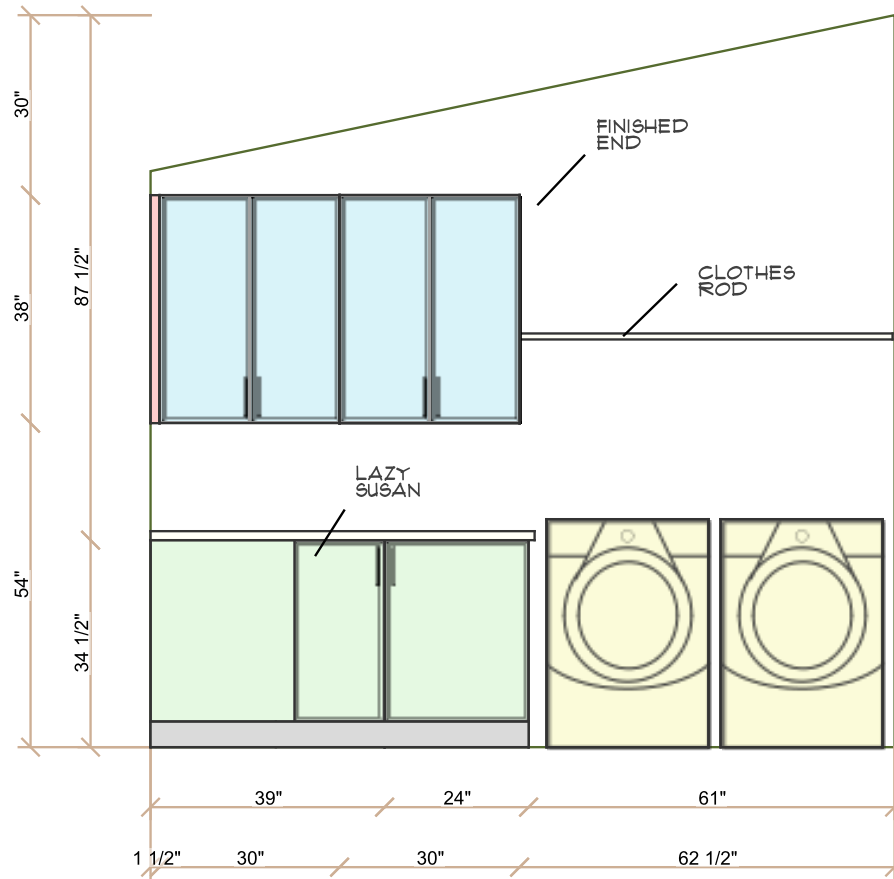

117 SILVERBELL: LAUNDRY

All dimensions and size designations must be verified on the site to fit job co Client accepts these drawings as is ar can use them on its own risk.

Design drawings are provided for the fair use by the client or his agent in completing the project as listed within this contract

Designed:11.12.24
Printed:11.12.24