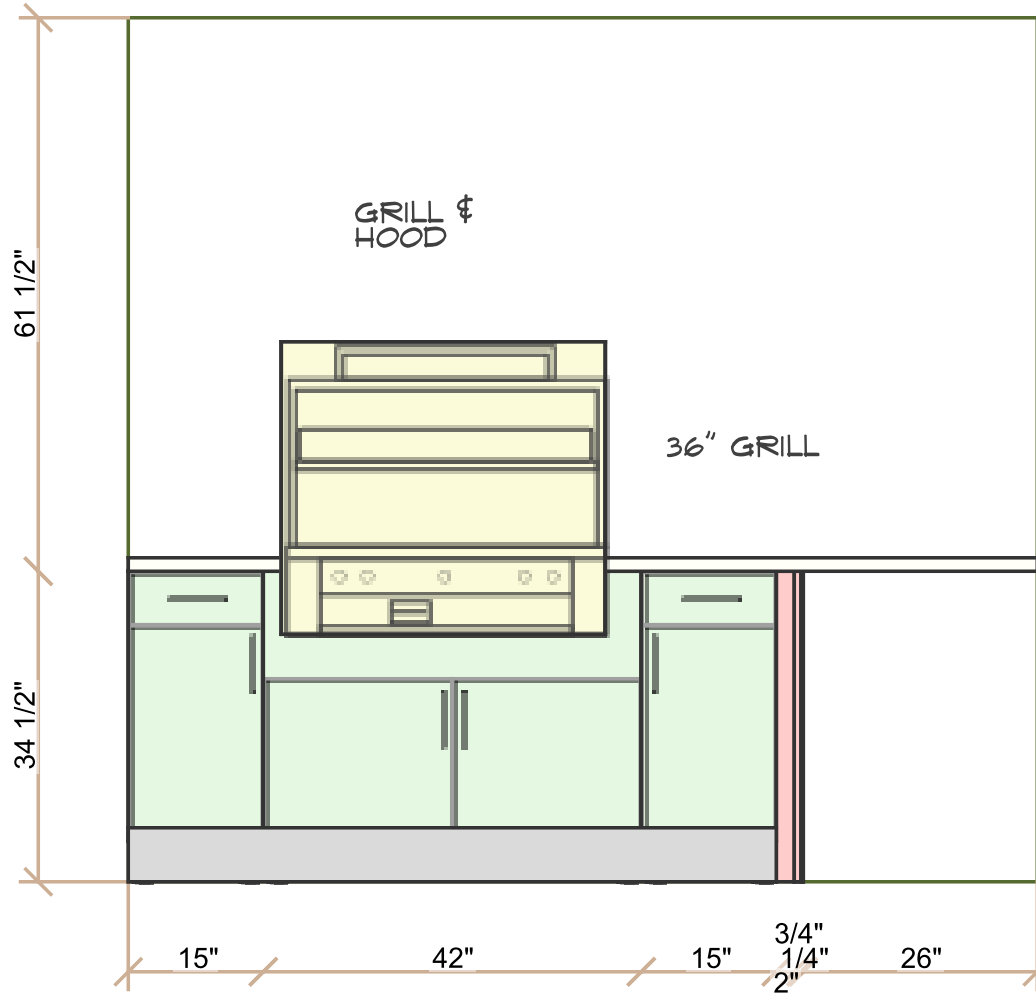

117 SILVERBELL: OUTDOOR KITCHEN

All dimensions and size designations must be verified on the site to fit job co Client accepts these drawings as is ar can use them on its own risk.

Design drawings are provided for the fair use by the client or his agent in completing the project as listed within this contract

Designed:11.12.24
Printed:11.12.24