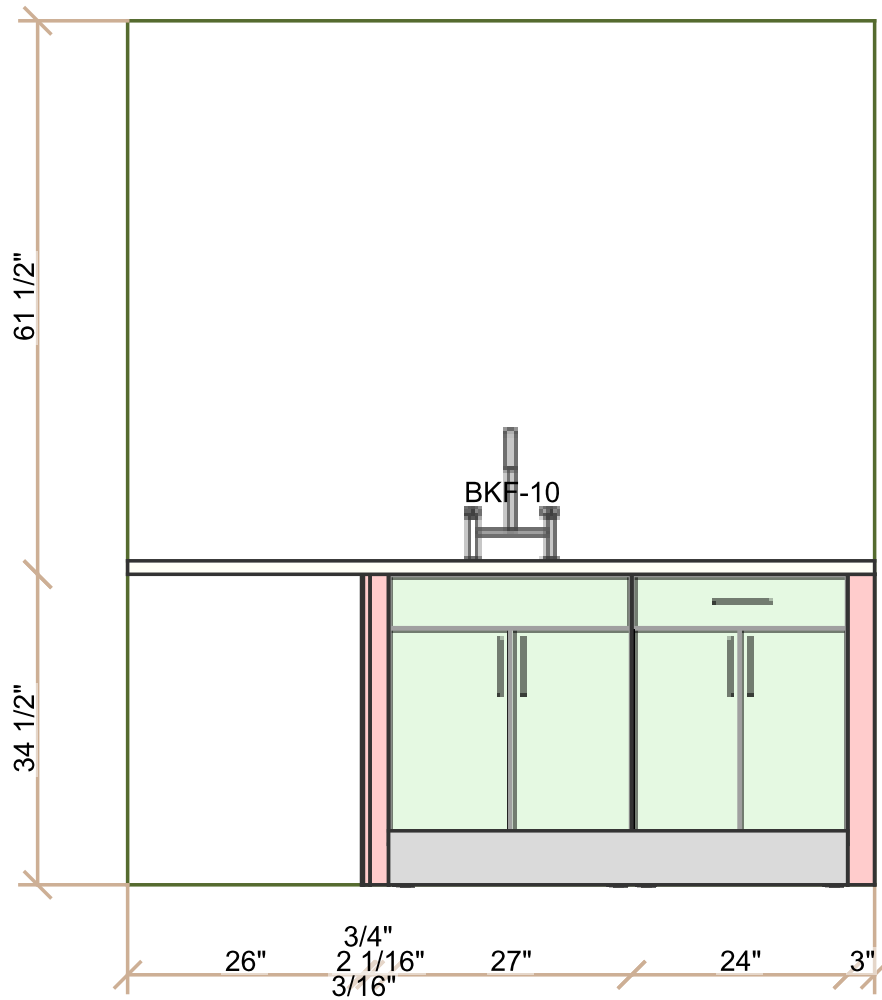

117 SILVERBELL: OUTDOOR KITCHEN

All dimensions and size designations must be verified on the site to fit job co Client accepts these drawings as is ar can use them on its own risk.

Design drawings are provided for the fair use by the client or his agent in completing the project as listed within this contract

Designed:11.12.24
Printed:11.12.24