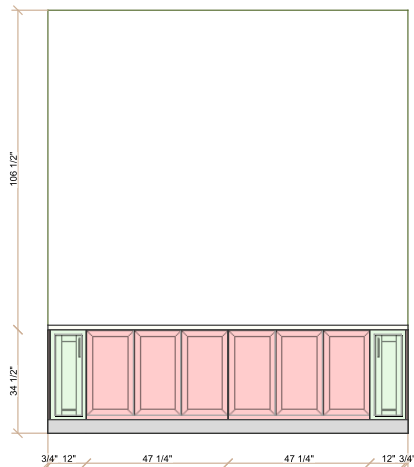

117 SILVERBELL: KITCHEN

All dimensions and size designations must be verified on the site to fit job co Client accepts these drawings as is ar can use them on its own risk.

Design drawings are provided for the fair use by the client or his agent in completing the project as listed within this contract

Designed:11.12.24
Printed:11.12.24