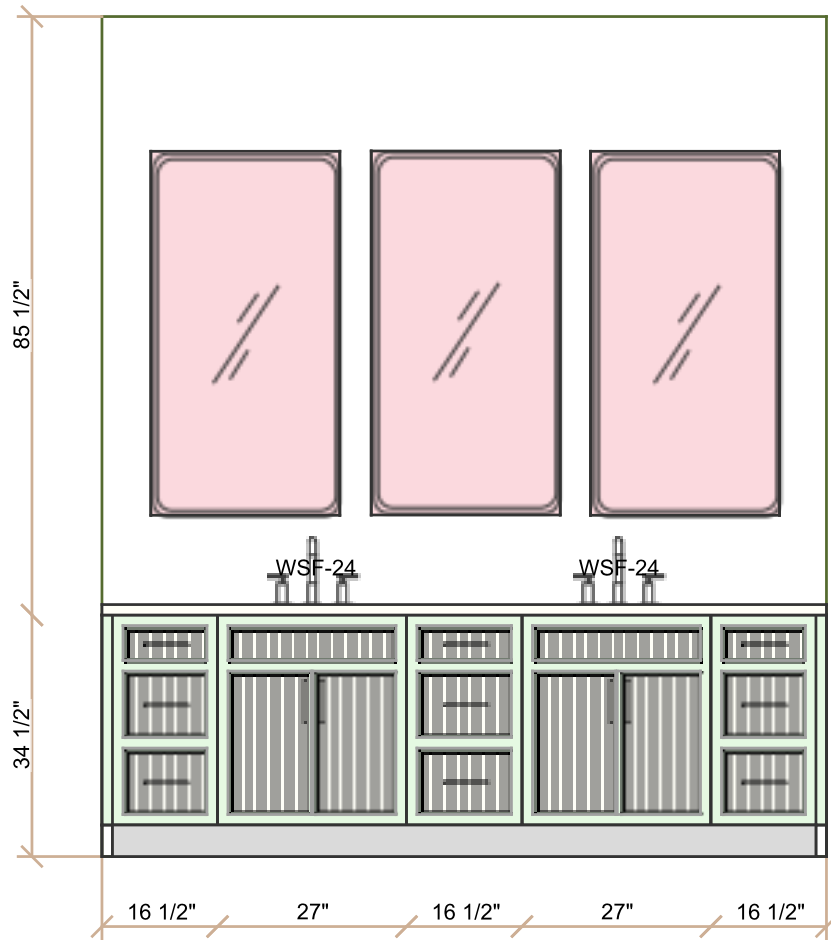

117 SILVERBELL: PRIMARY

All dimensions and size designations must be verified on the site to fit job co Client accepts these drawings as is ar can use them on its own risk.

Design drawings are provided for the fair use by the client or his agent in completing the project as listed within this contract

Designed:11.12.24
Printed:11.12.24