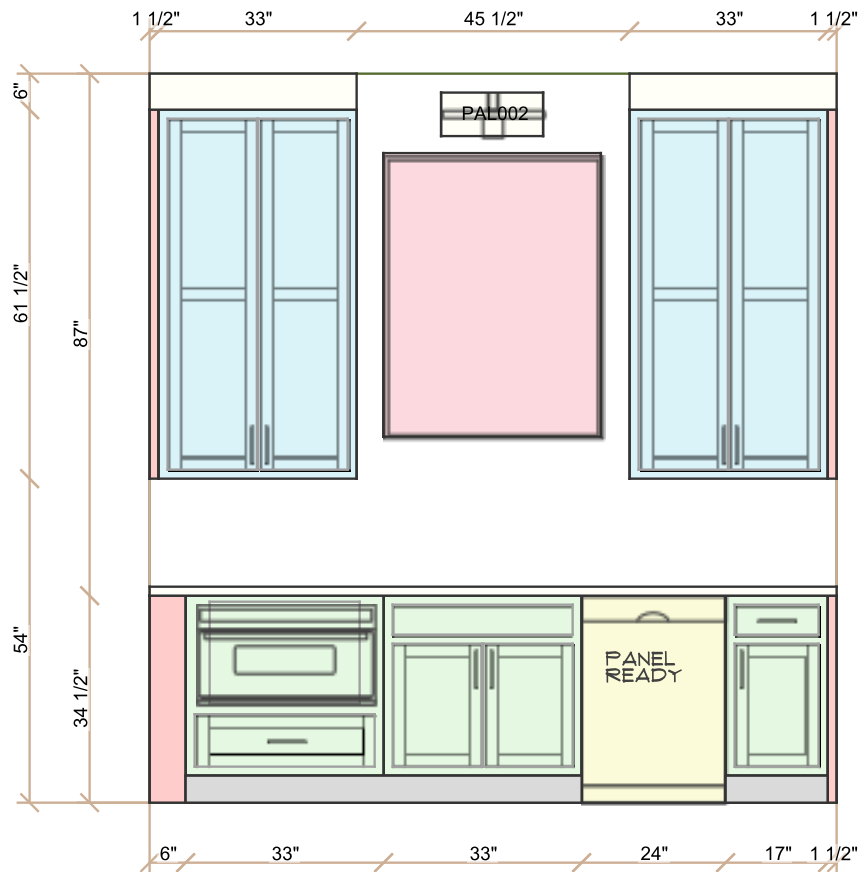

117 SILVERBELL: SULLERY

All dimensions and size designations must be verified on the site to fit job co Client accepts these drawings as is ar can use them on its own risk.

Design drawings are provided for the fair use by the client or his agent in completing the project as listed within this contract

Designed:11.12.24
Printed:11.12.24