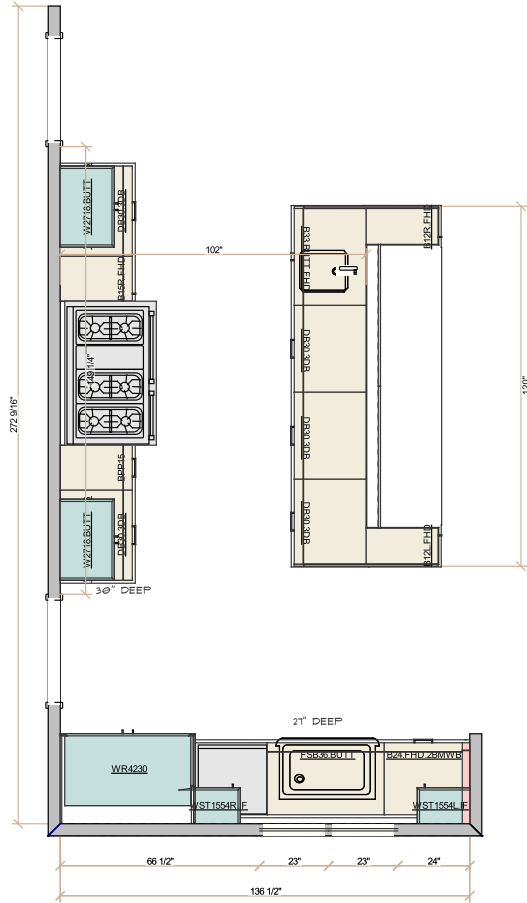

# 117 SILVERBELL: KITCHEN

CATALOG:  
COVERED BRIDGE  
DOOR STYLE:  
FARMINGTON INSET  
SPECIES:  
MAPLE  
FINISH:  
FINISH:  
CUSTOM STAIN TO  
MATCH SM LAKE OSLO

CATALOG:  
COVERED BRIDGE  
DOOR STYLE:  
FARMINGTON INSET  
SPECIES:  
WHITE OAK  
FINISH:  
CHANTILLY LACE