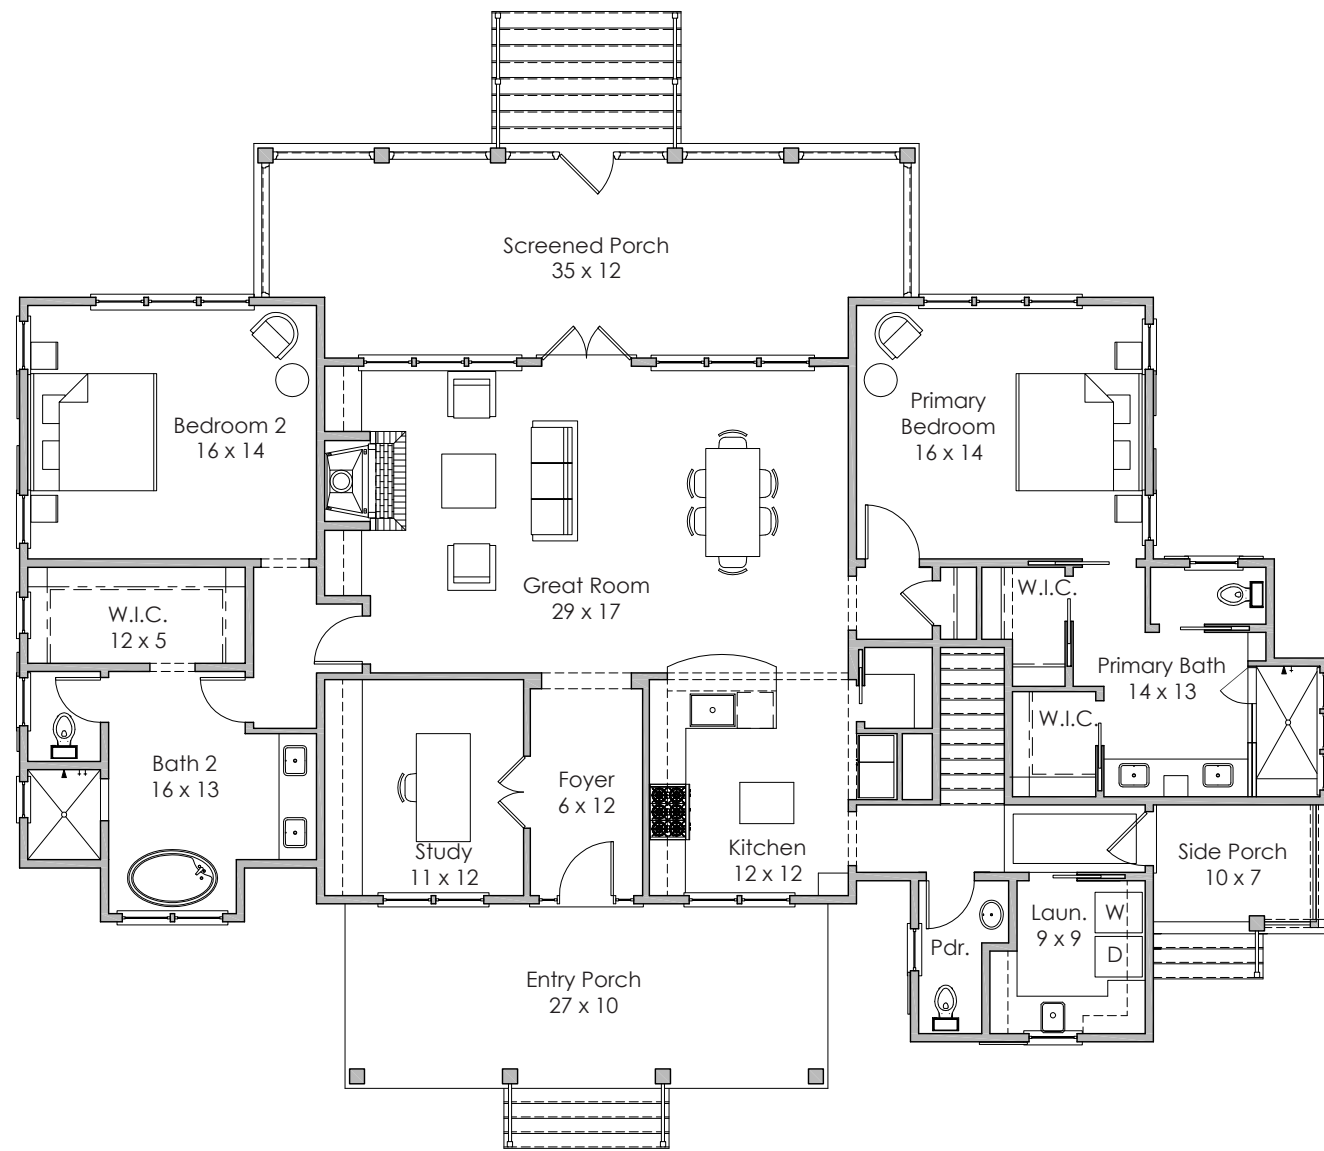

**NOTES:**

---

---

---

**Based in Bluffton, South Carolina**  
[www.stateofminddesignshouseplans.com](http://www.stateofminddesignshouseplans.com)

**PLAN NO. 1719**

**3,060 square feet | 4 bedroom | 4.5 bath**