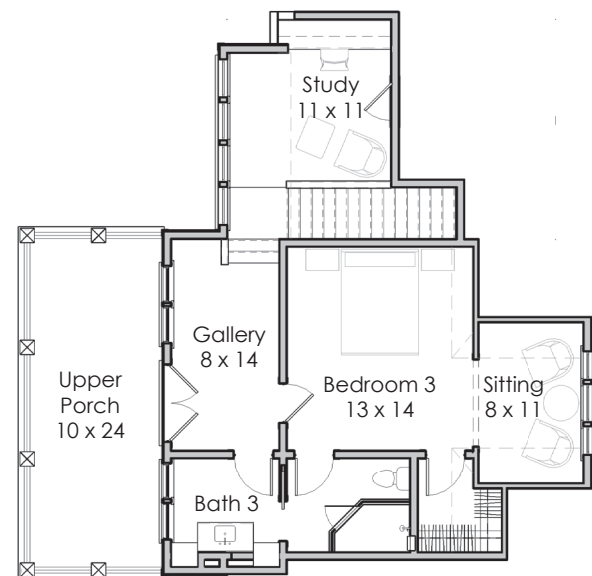

**Width x Depth:**  
52' x 72'

**NOTES:**

---

---

---

**Based in Bluffton, South Carolina**  
[www.stateofminddesignshouseplans.com](http://www.stateofminddesignshouseplans.com)

**PLAN NO. 1436**

**3,546 square feet | 3 bedroom | 3.5 bath**