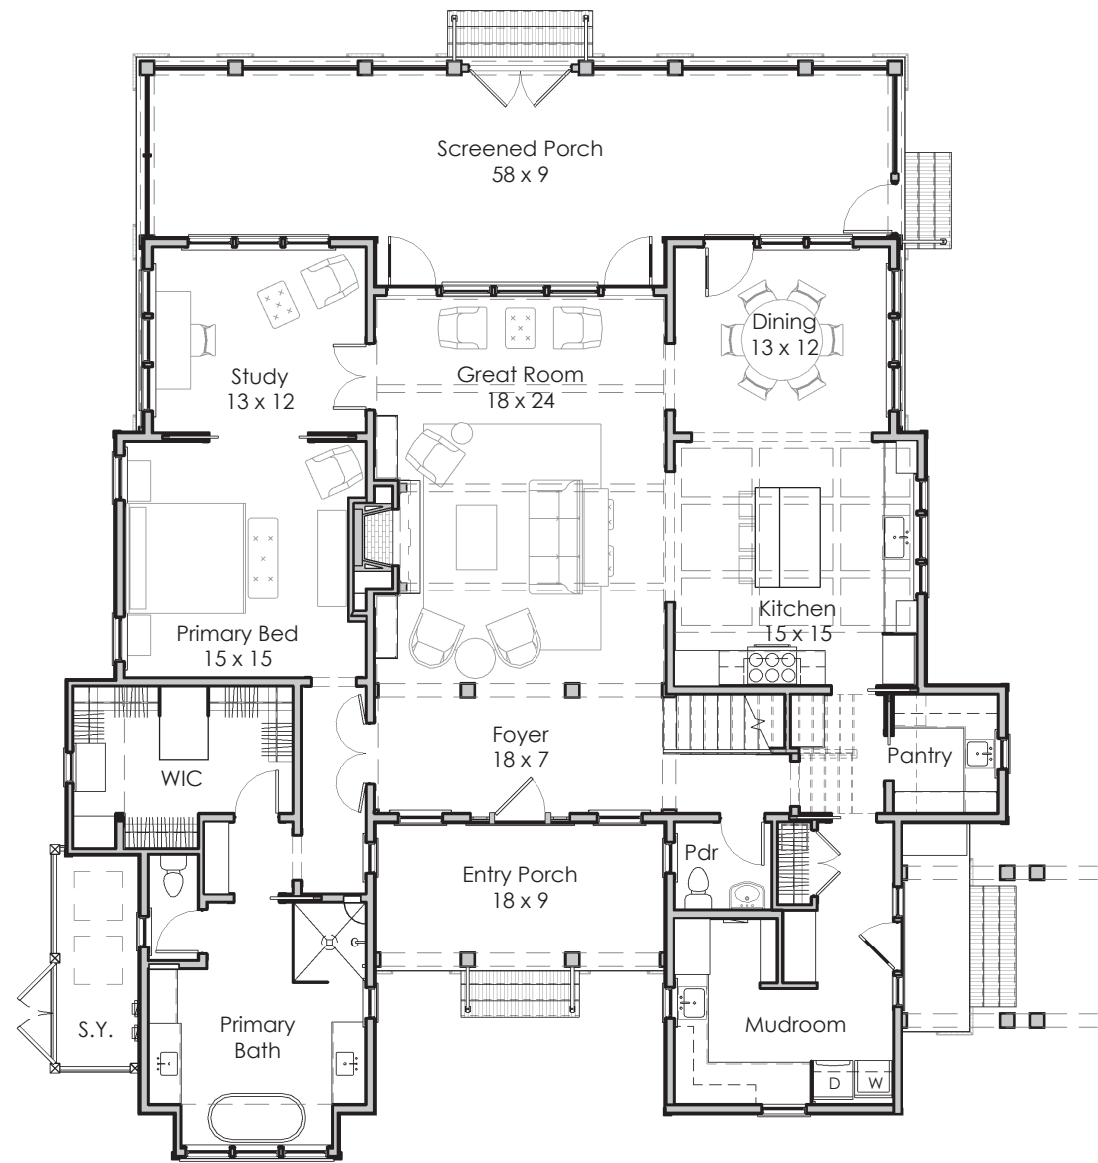

**Width x Depth:**  
61' x 79'

**NOTES:**

---

---

---

**Based in Bluffton, South Carolina**  
[www.stateofminddesignshouseplans.com](http://www.stateofminddesignshouseplans.com)

**PLAN NO. 1456**

**3,512 square feet | 4 bedroom | 4.5 bath**