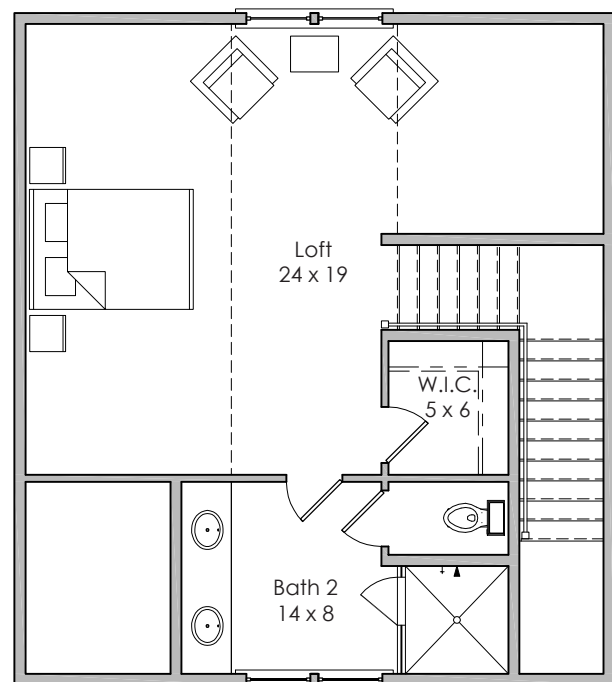

STATE OF  
MIND  
DESIGNS  
CURATED HOME PLANS

**PLAN NO. 1535.01**

**1,486 square feet | 2 bedroom | 2 bath**

**Width x Depth:**  
38' x 34'

**NOTES:**

---

---

---