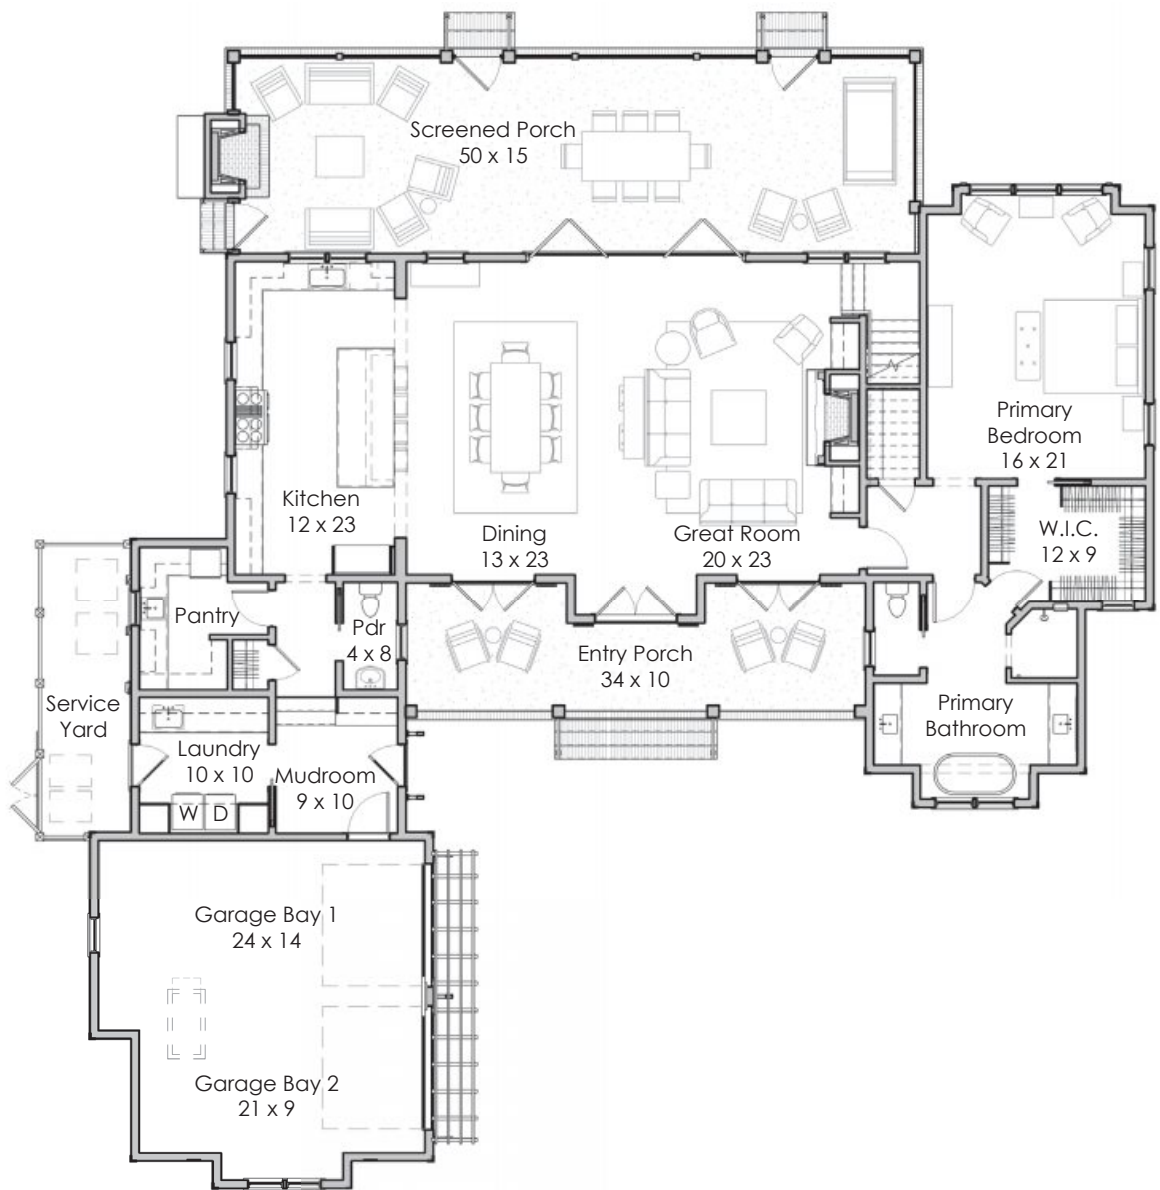

**NOTES:**

---

---

---

Based in Bluffton, South Carolina  
[www.stateofminddesignshouseplans.com](http://www.stateofminddesignshouseplans.com)

**PLAN NO. 1828**

**3,745 square feet | 4 bedroom | 4.5 bath**

**Width x Depth:**  
78' x 84'