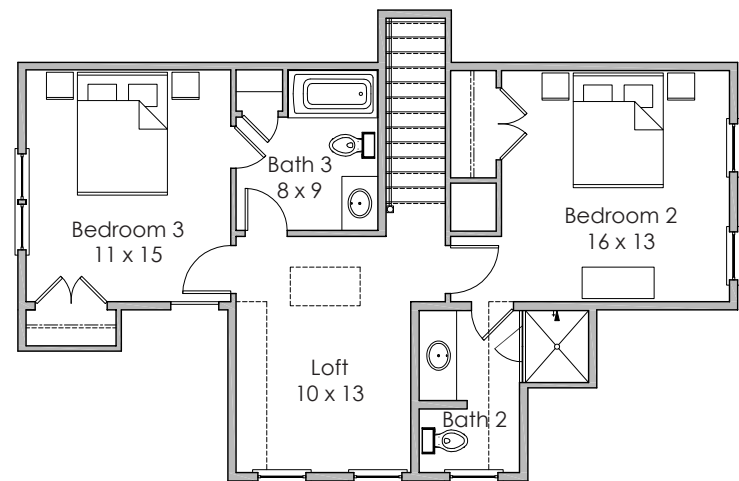

**Width x Depth:**  
65' x 47'

**NOTES:**

---

---

---

**Based in Bluffton, South Carolina**  
[www.stateofminddesignshouseplans.com](http://www.stateofminddesignshouseplans.com)

**PLAN NO. 1813**

2,441 square feet | 3 bedroom | 3.5 bath