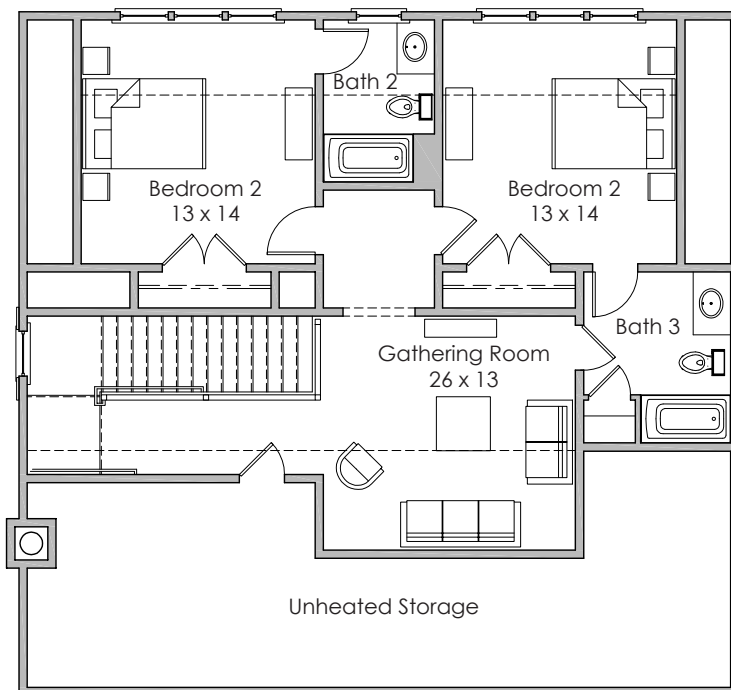

**Width x Depth:**  
56' x 79'

**NOTES:**

---

---

---

**Based in Bluffton, South Carolina**  
[www.stateofminddesignshouseplans.com](http://www.stateofminddesignshouseplans.com)

**PLAN NO. 1604**

2,788 square feet | 3 bedroom | 3.5 bath