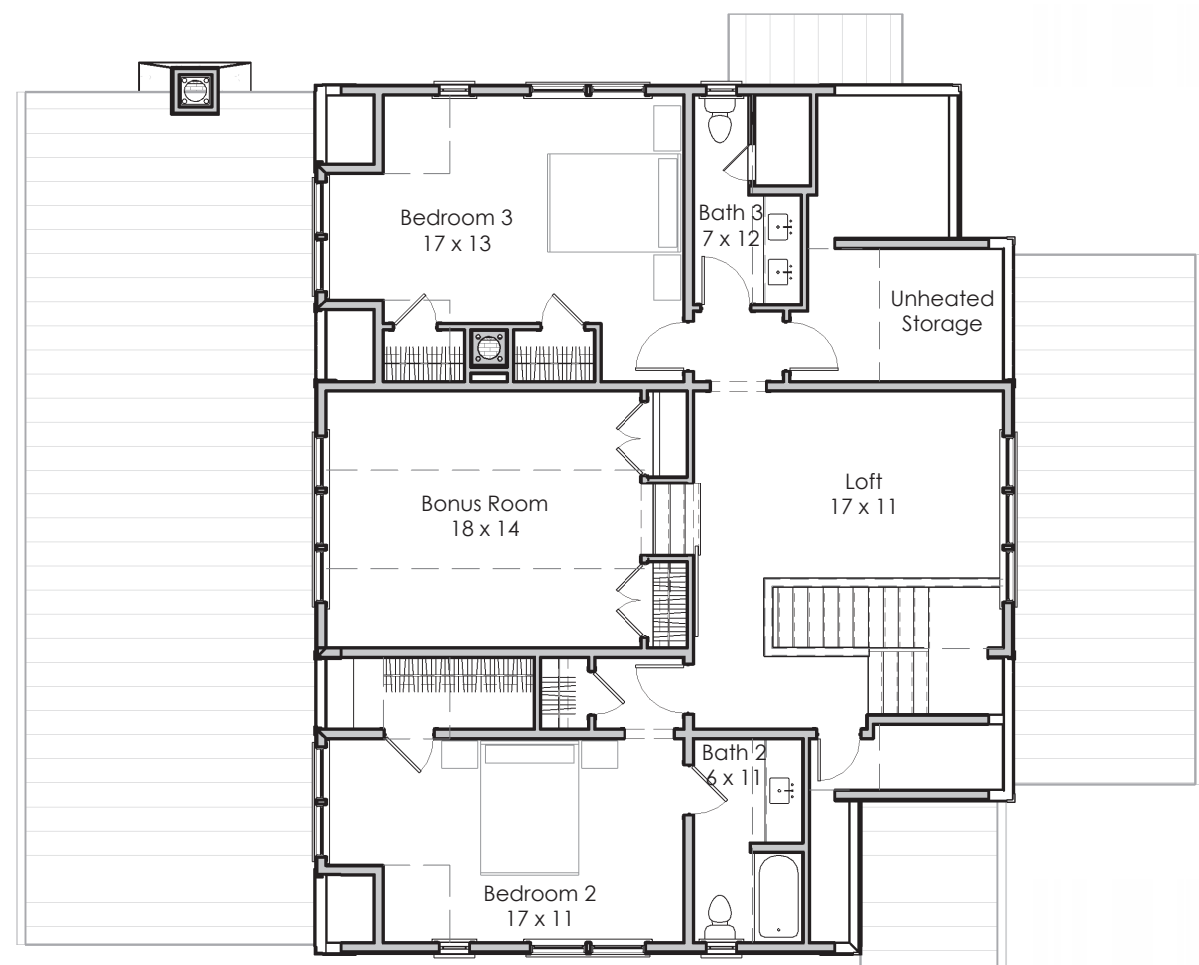

**Width x Depth:**  
59' x 65'

**NOTES:**

---

---

---

**Based in Bluffton, South Carolina**  
[www.stateofminddesignshouseplans.com](http://www.stateofminddesignshouseplans.com)

**PLAN NO. 1419**

**3,337 square feet | 3 bedroom | 3.5 bath**