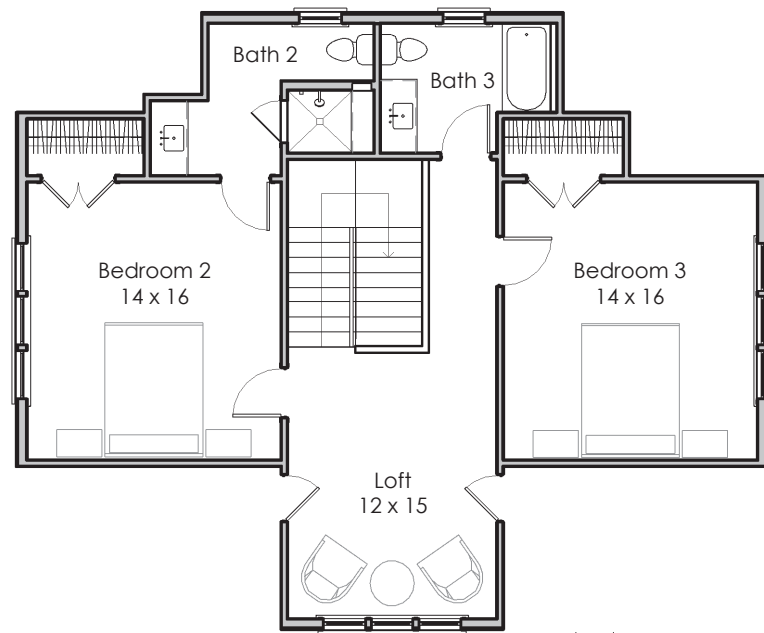

**Width x Depth:**  
45' x 75'

**NOTES:**

---

---

---

**PLAN NO. 1427**

**3,041 square feet | 3 bedroom | 2.5 bath**

**Width x Depth:**  
41' x 70'