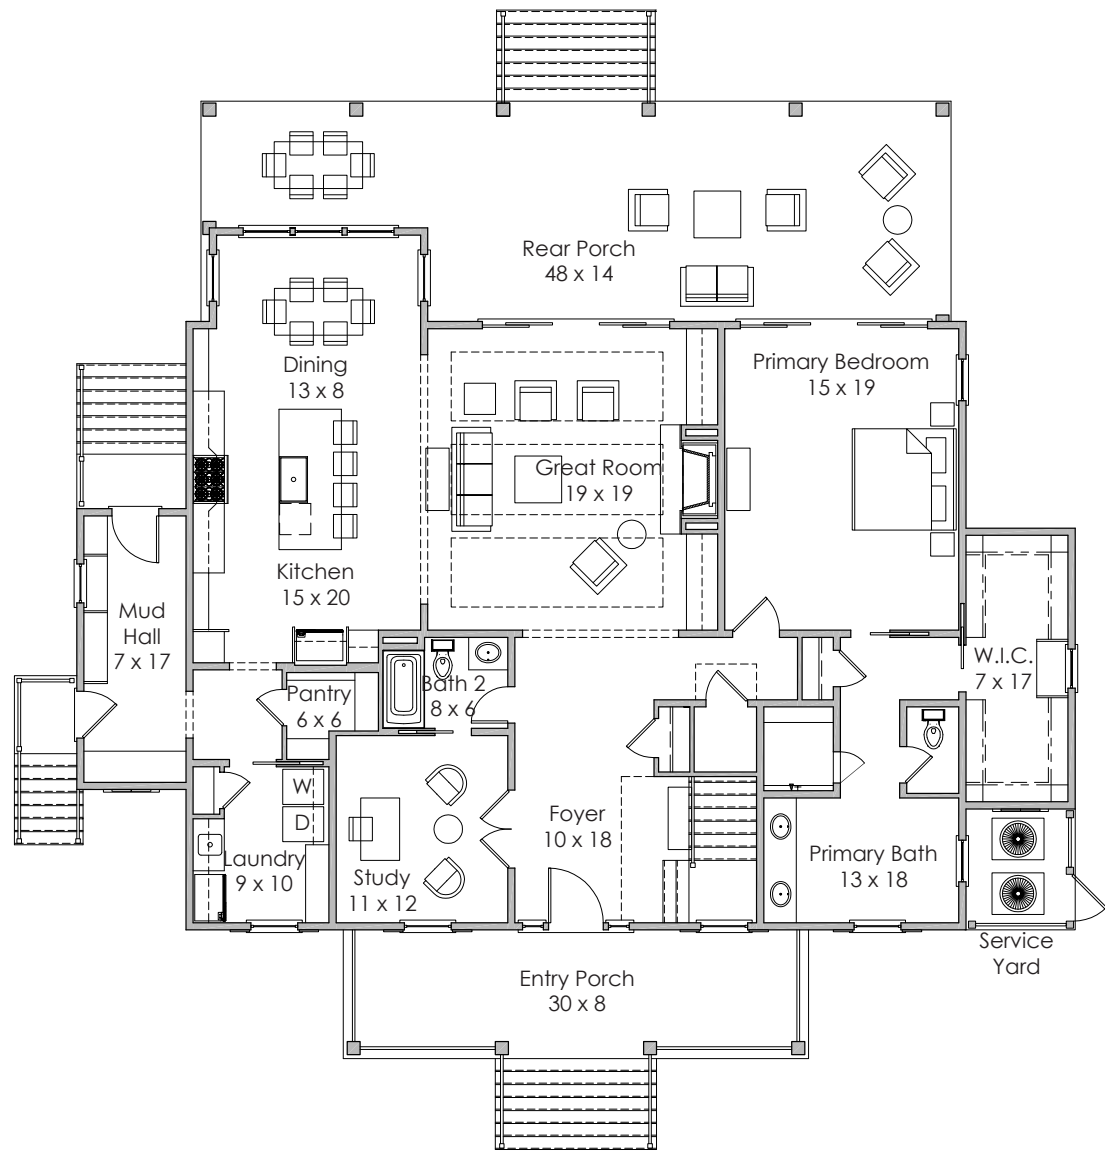

**Width x Depth:**  
51' x 61'

**NOTES:**

---

---

---

**Based in Bluffton, South Carolina**  
[www.stateofminddesignshouseplans.com](http://www.stateofminddesignshouseplans.com)

**PLAN NO. 1504**

**3,345 square feet | 4 bedroom | 4 bath**