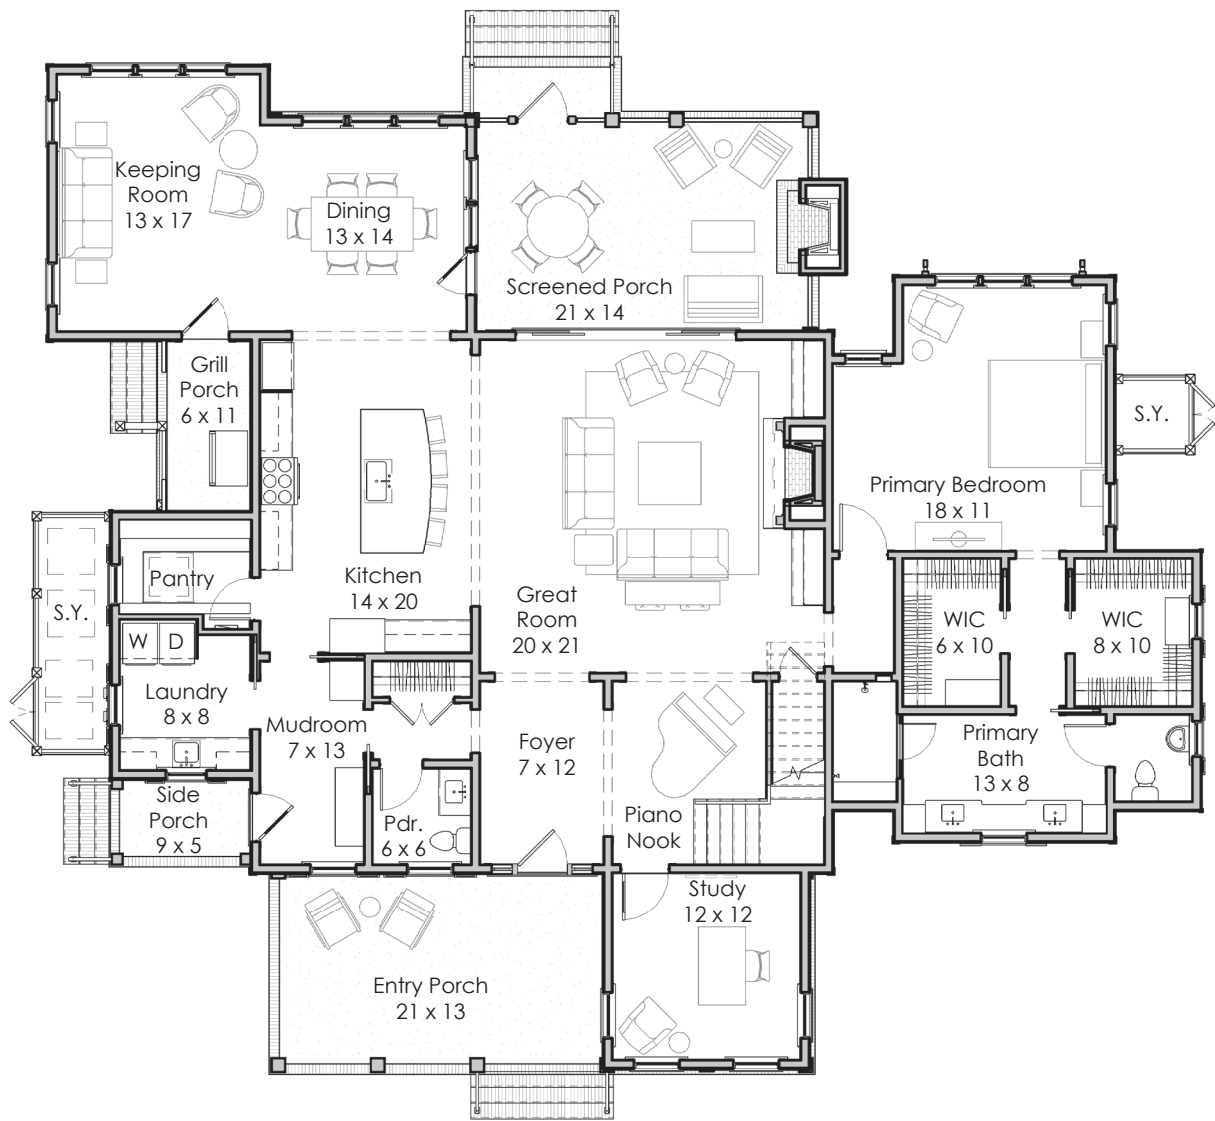

Width x Depth:  
59' x 69'

**NOTES:**

---

---

---

**PLAN NO. 1510**

**3,650 square feet | 3 bedroom | 3.5 bath**

**Width x Depth:**  
74' x 65'