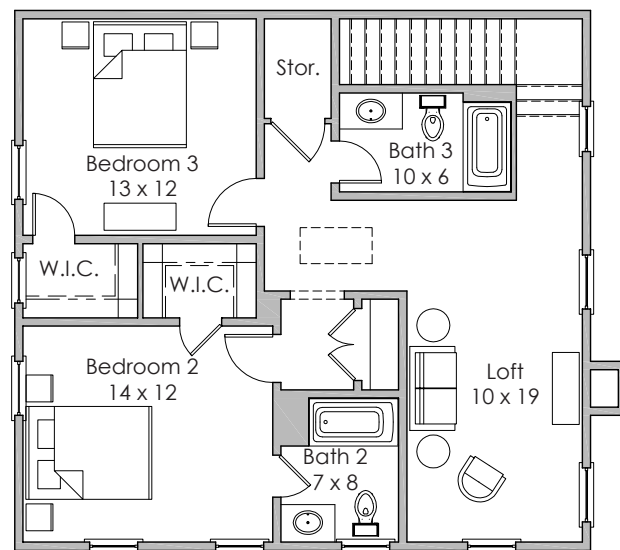

Width x Depth:  
46' x 67'

NOTES:

---

---

---

Based in Bluffton, South Carolina  
[www.stateofminddesignshouseplans.com](http://www.stateofminddesignshouseplans.com)

**PLAN NO. 1724**

**2,457 square feet | 3 bedroom | 3.5 bath**