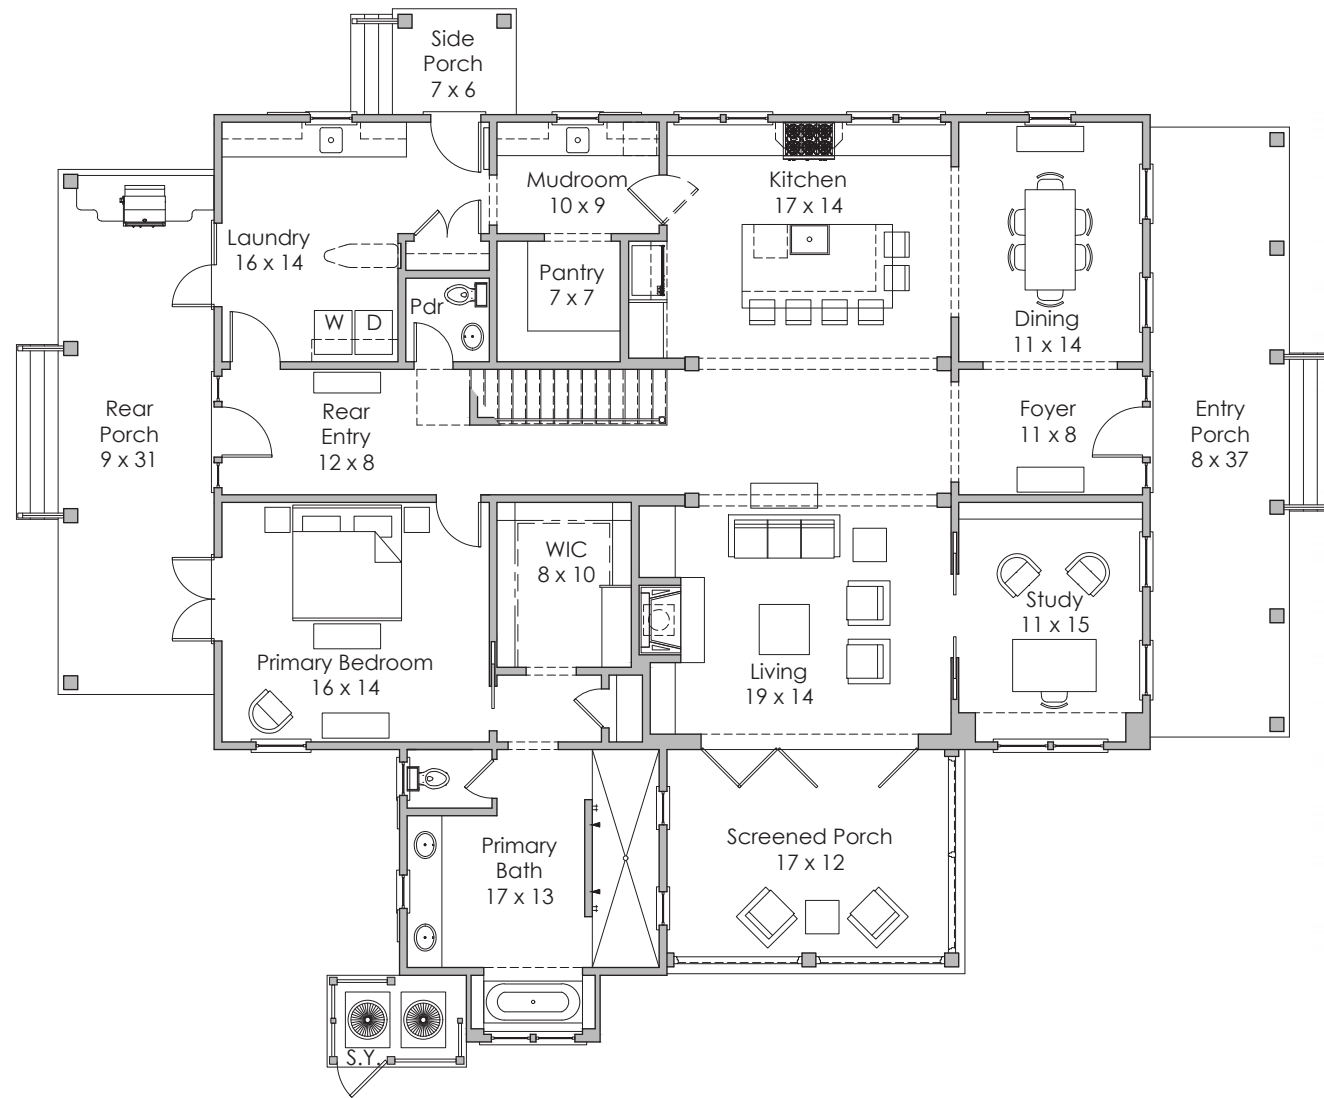

**Width x Depth:**  
90' x 52'

**NOTES:**

---

---

---

**Based in Bluffton, South Carolina**  
[www.stateofminddesignshouseplans.com](http://www.stateofminddesignshouseplans.com)

**PLAN NO. 1437**

**3,547 square feet | 3 bedroom | 3.5 bath**