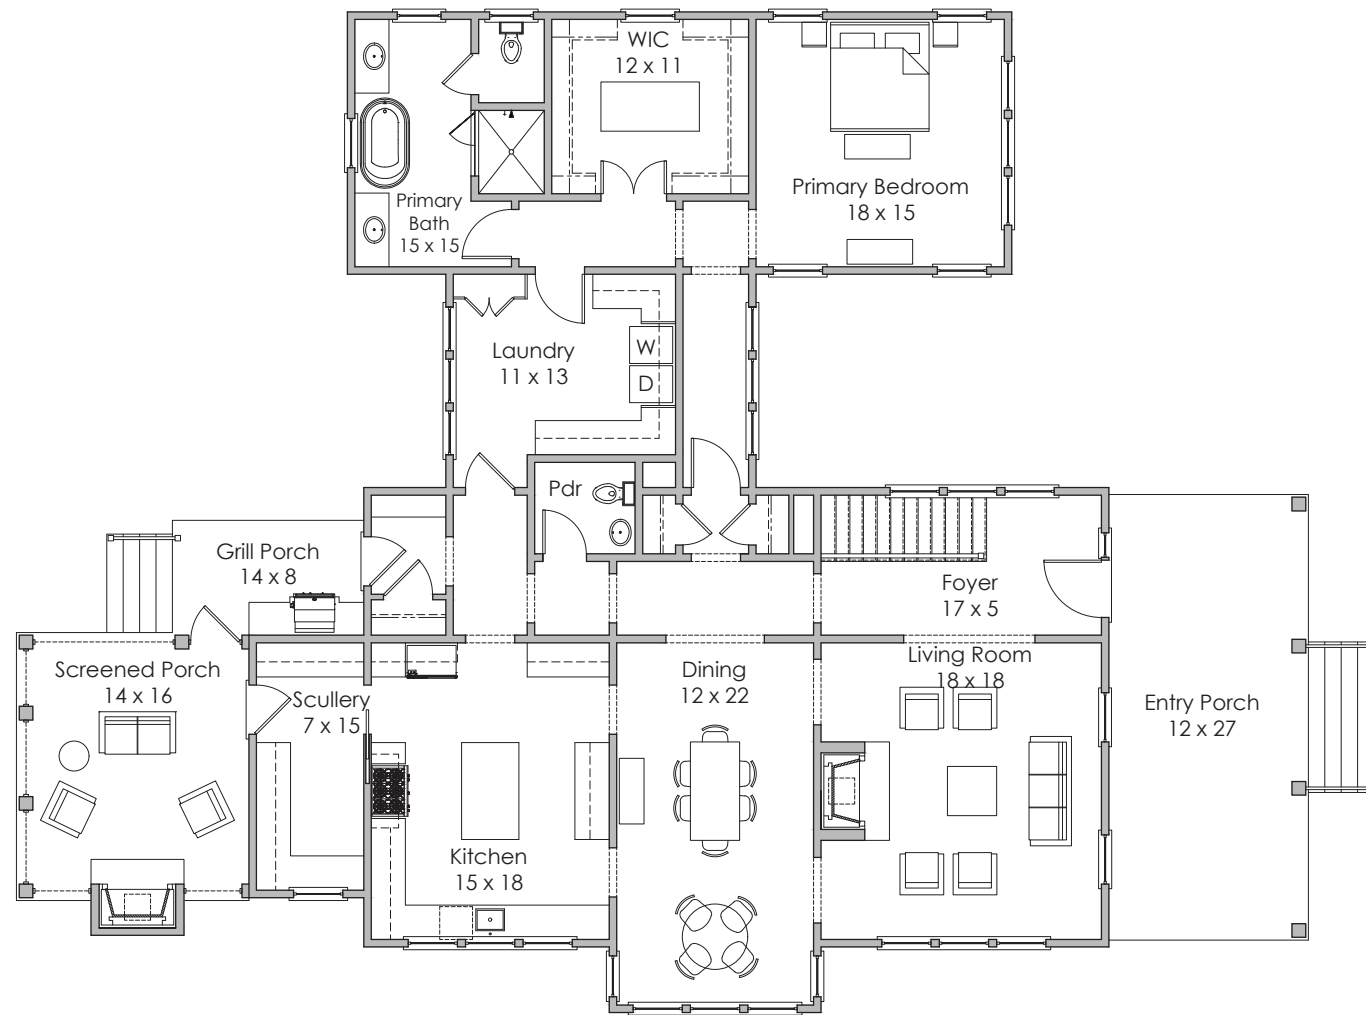

Width x Depth:  
56' x 68'

NOTES:

---

---

---

Based in Bluffton, South Carolina  
[www.stateofminddesignshouseplans.com](http://www.stateofminddesignshouseplans.com)

**PLAN NO. 1645**

**3,508 square feet | 3 bedroom | 3.5 bath**