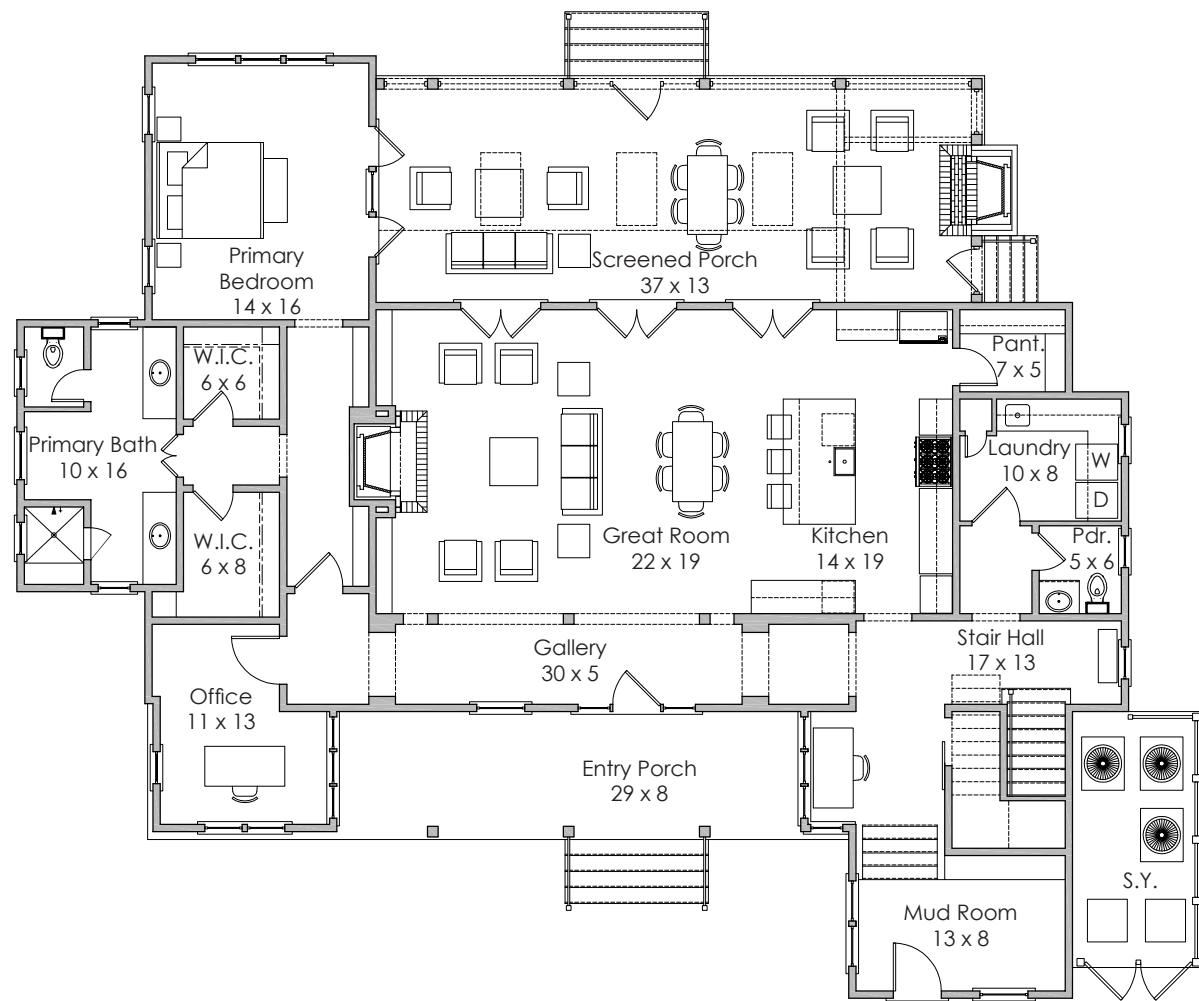

**Width x Depth:**  
74' x 56'

**NOTES:**

---

---

---

**Based in Bluffton, South Carolina**  
[www.stateofminddesignshouseplans.com](http://www.stateofminddesignshouseplans.com)

**PLAN NO. 1453**

**3,175 square feet | 3 bedroom | 3.5 bath**