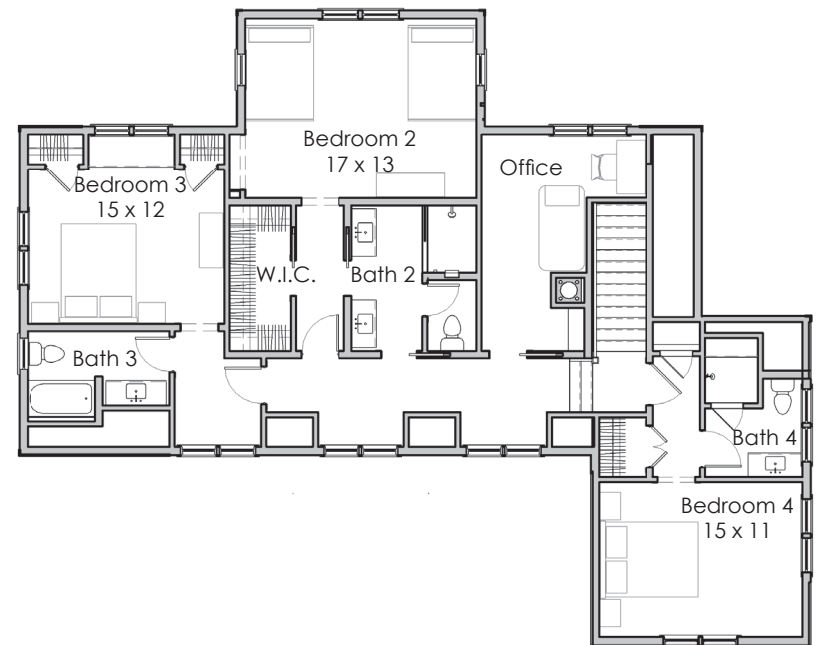

**NOTES:**

---

---

---

Based in Bluffton, South Carolina  
[www.stateofminddesignshouseplans.com](http://www.stateofminddesignshouseplans.com)

**PLAN NO. 1828**

**3,745 square feet | 4 bedroom | 4.5 bath**

**Width x Depth:**  
78' x 84'