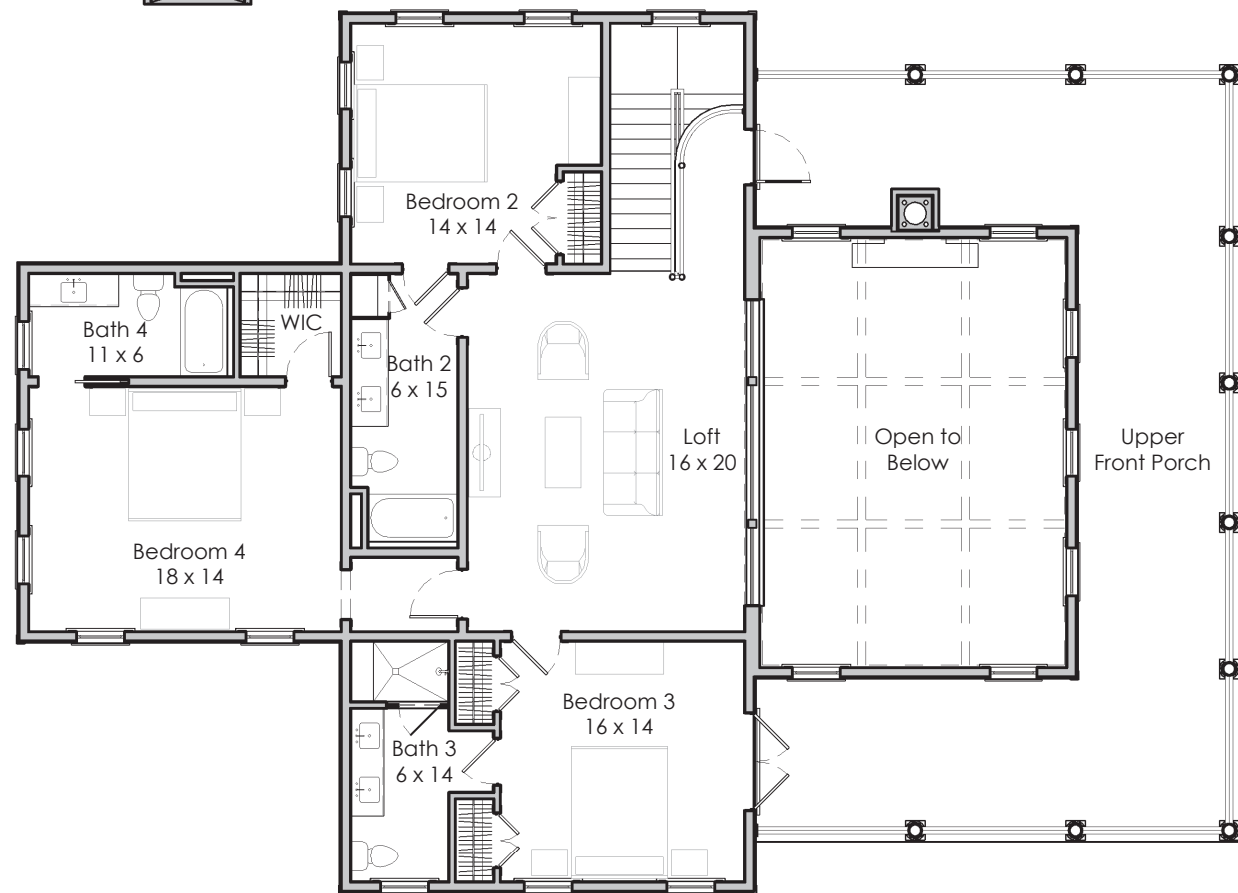

**Width x Depth:**  
56' x 67'

**NOTES:**

---

---

---

**Based in Bluffton, South Carolina**  
[www.stateofminddesignshouseplans.com](http://www.stateofminddesignshouseplans.com)

**PLAN NO. 1602**

3,490 square feet | 4 bedroom | 4.5 bath