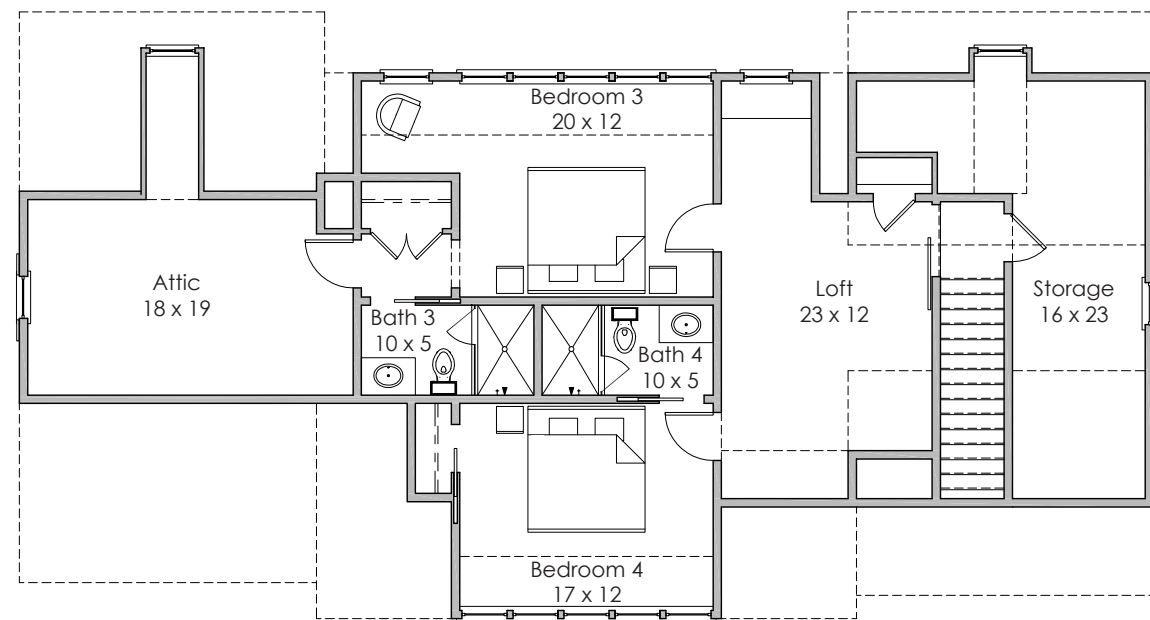

**NOTES:**

---

---

---

**Based in Bluffton, South Carolina**  
[www.stateofminddesignshouseplans.com](http://www.stateofminddesignshouseplans.com)

**PLAN NO. 1719**

**3,060 square feet | 4 bedroom | 4.5 bath**