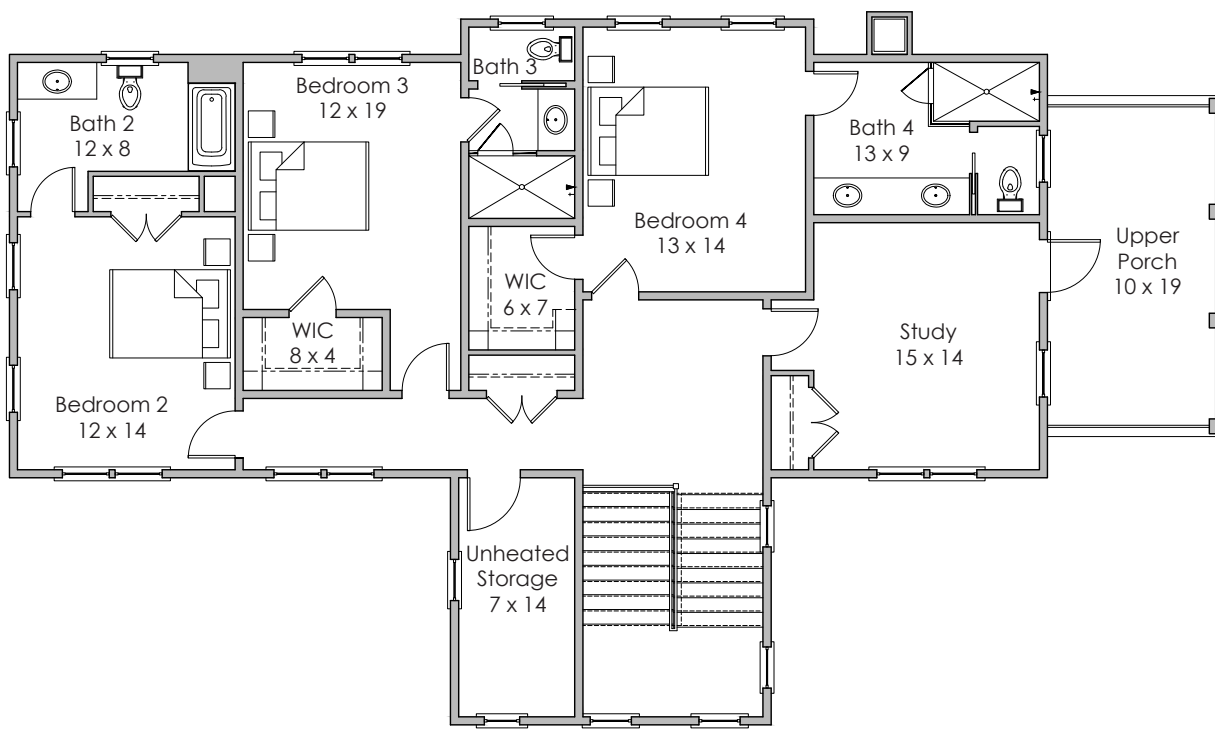

**NOTES:**

---

---

---

**Based in Bluffton, South Carolina**  
[www.stateofminddesignshouseplans.com](http://www.stateofminddesignshouseplans.com)

**PLAN NO. 1628**

3,693 square feet | 4 bedroom | 4.5 bath

Width x Depth:  
55' x 69'