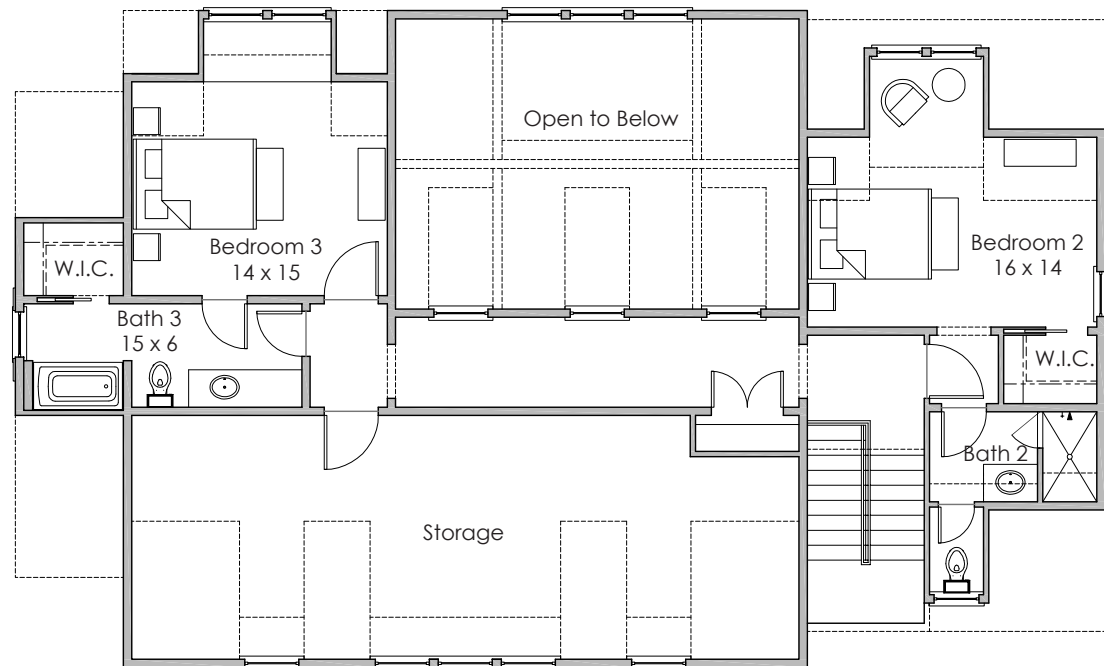

**Width x Depth:**  
79' x 71'

**NOTES:**

---

---

---

**Based in Bluffton, South Carolina**  
[www.stateofminddesignshouseplans.com](http://www.stateofminddesignshouseplans.com)

**PLAN NO. 1428**

**3,285 square feet | 3 bedroom | 3.5 bath**