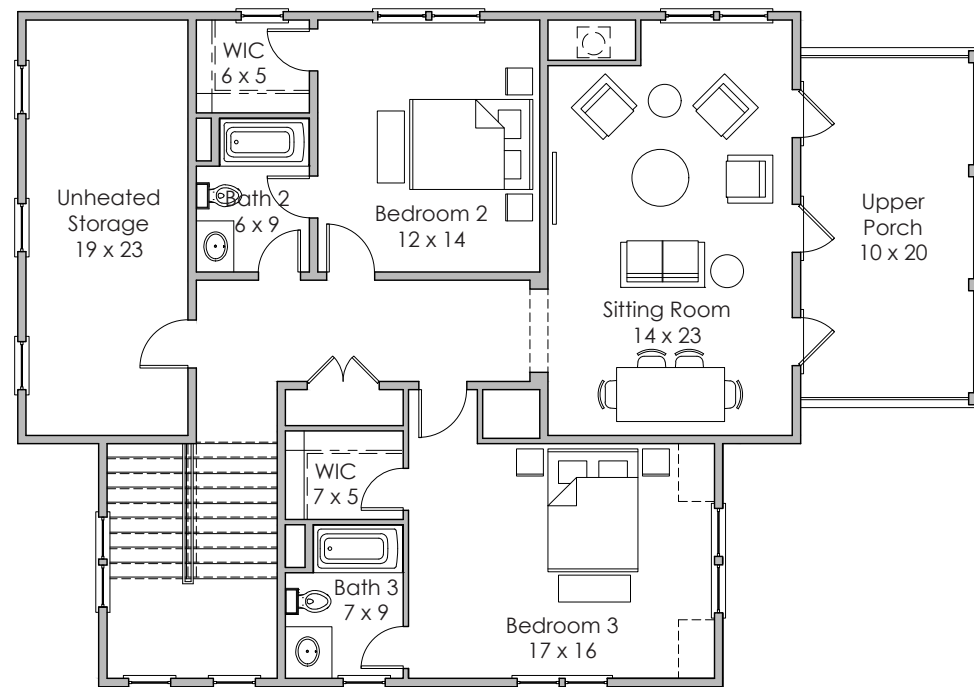

Width x Depth:  
86' x 60'

**NOTES:**

---

---

---

Based in Bluffton, South Carolina  
[www.stateofminddesignshouseplans.com](http://www.stateofminddesignshouseplans.com)

**PLAN NO. 1543**

**3,534 square feet | 3 bedroom | 3.5 bath**