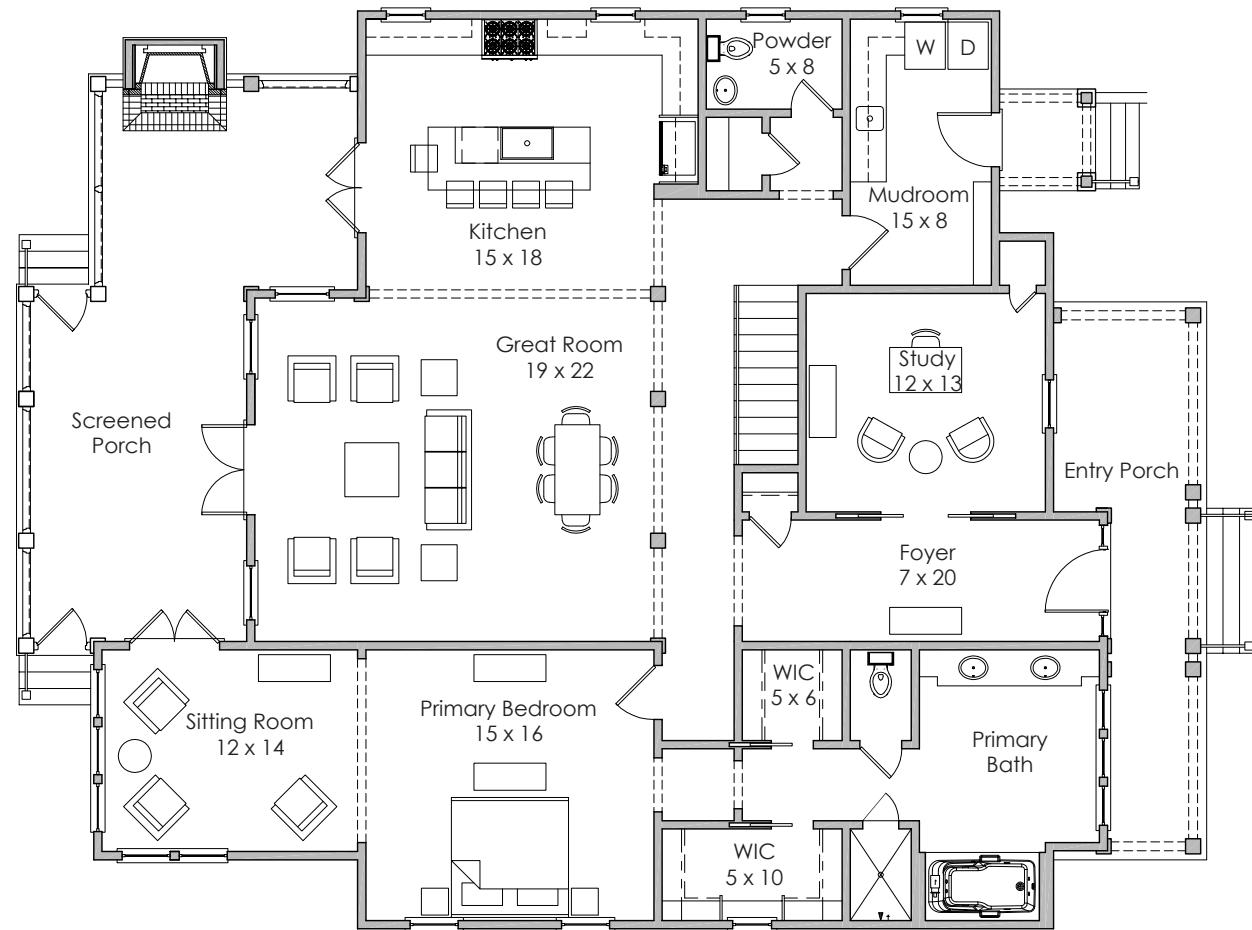

**Width x Depth:**  
51' x 73'

**NOTES:**

---

---

---

**Based in Bluffton, South Carolina**  
[www.stateofminddesignshouseplans.com](http://www.stateofminddesignshouseplans.com)

**PLAN NO. 1407**

**3,432 square feet | 3 bedroom | 3.5 bath**