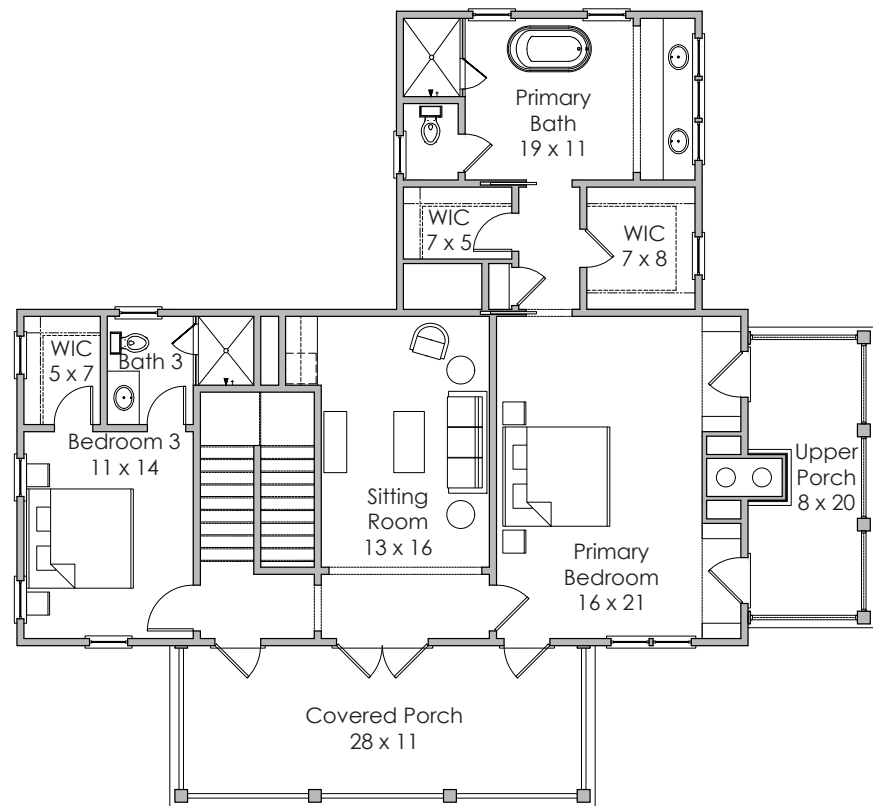

**NOTES:**

---

---

---

**Based in Bluffton, South Carolina**  
[www.stateofminddesignshouseplans.com](http://www.stateofminddesignshouseplans.com)

**PLAN NO. 1707**

**3,865 square feet | 3 bedroom | 3.5 bath**