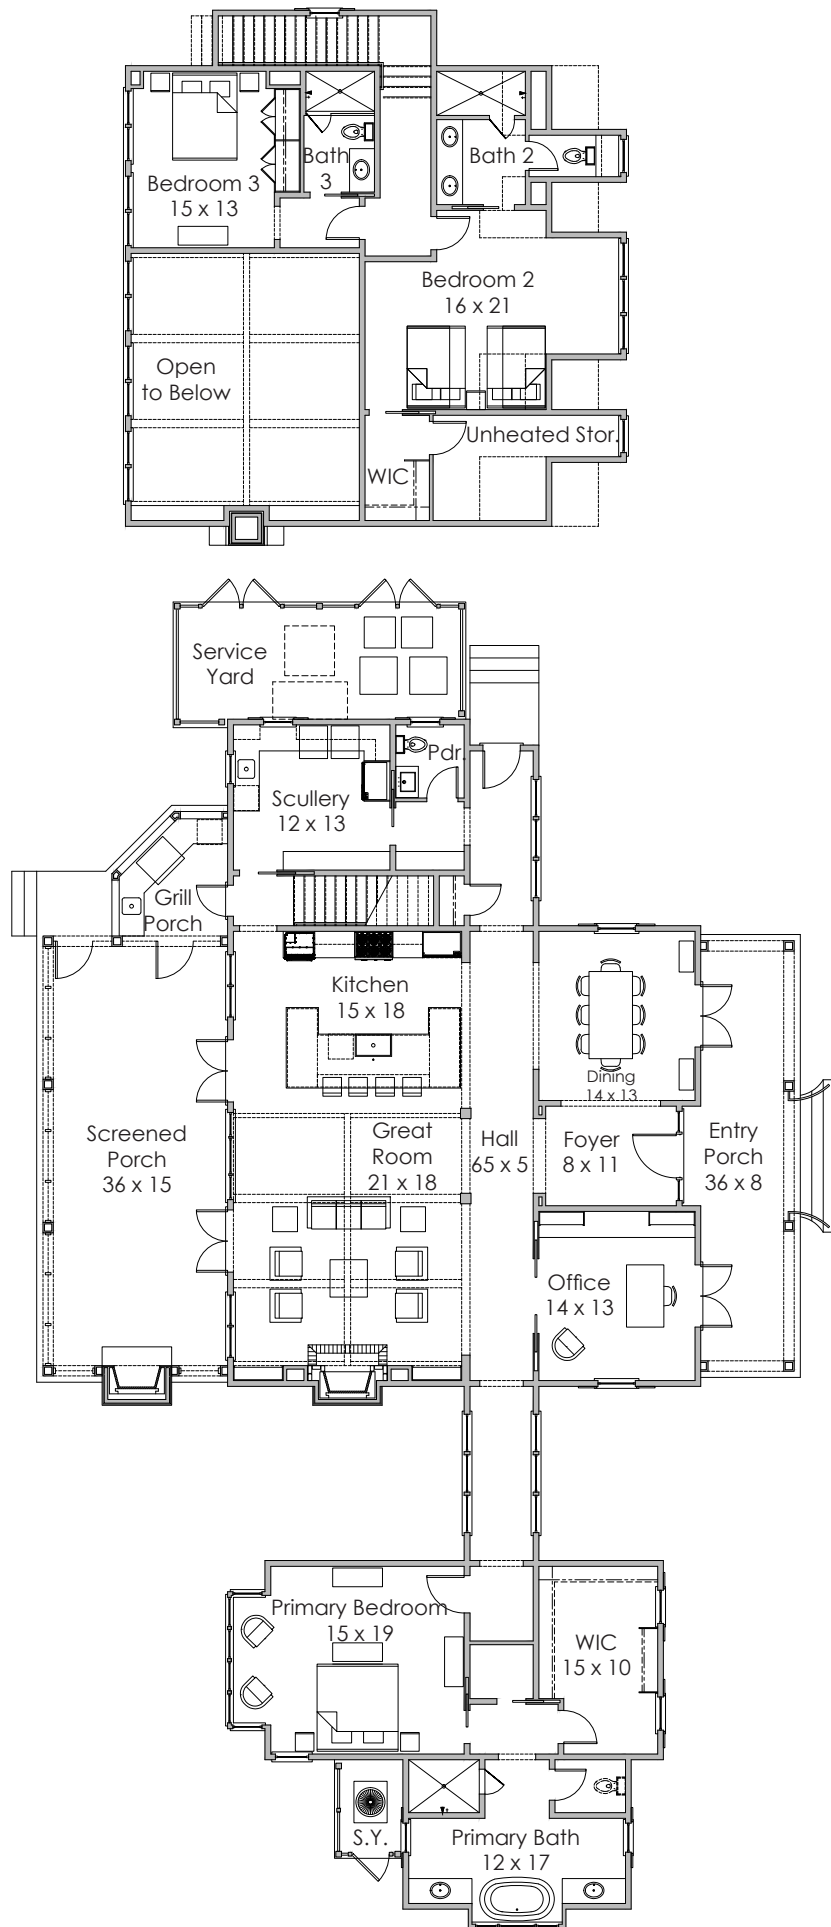

**Width x Depth:**  
56' x 73'

**NOTES:**

---

---

---

**Based in Bluffton, South Carolina**  
[www.stateofminddesignshouseplans.com](http://www.stateofminddesignshouseplans.com)

**PLAN NO. 1730**

**3,577 square feet | 3 bedroom | 3.5 bath**