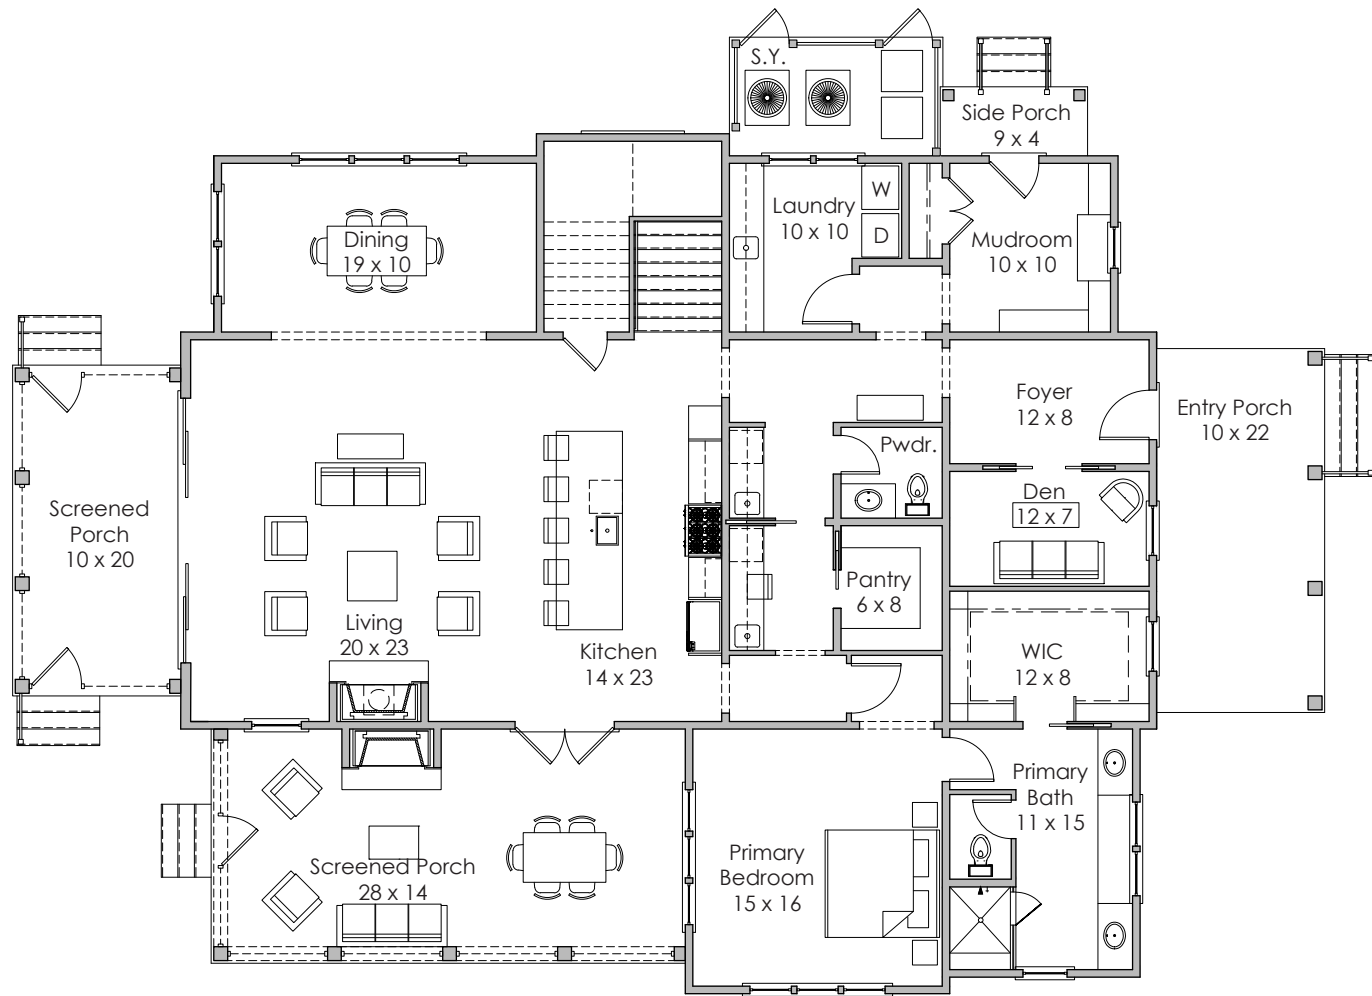

NOTES:

---

---

---

Based in Bluffton, South Carolina  
[www.stateofminddesignshouseplans.com](http://www.stateofminddesignshouseplans.com)

**PLAN NO. 1714**

**3,859 square feet | 4 bedroom | 4.5 bath**

**Width x Depth:**  
54' x 79'