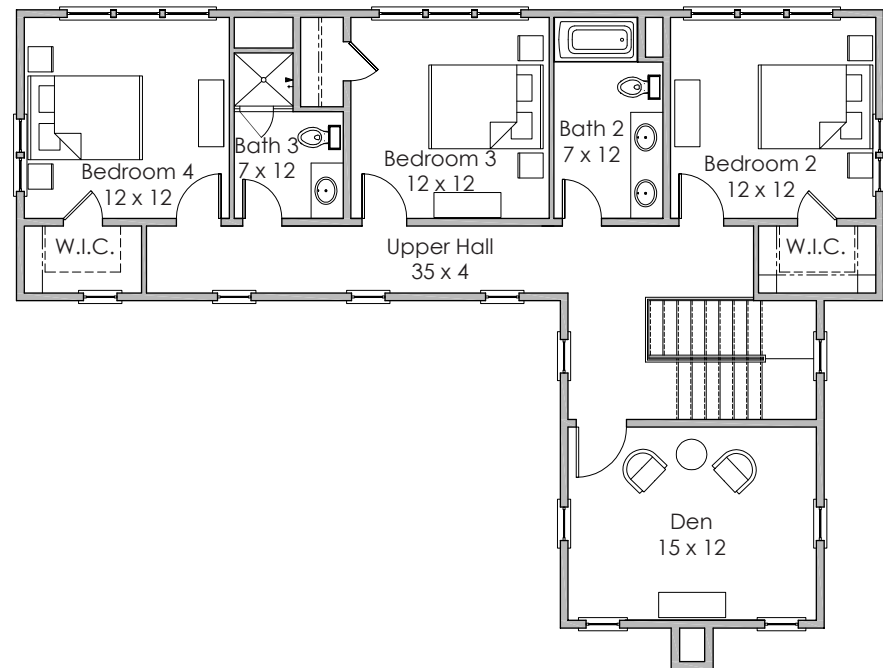

Width x Depth:  
81' x 54'

NOTES:

---

---

---

Based in Bluffton, South Carolina  
[www.stateofminddesignshouseplans.com](http://www.stateofminddesignshouseplans.com)

**PLAN NO. 1506**

**3,265 square feet | 4 bedroom | 3.5 bath**