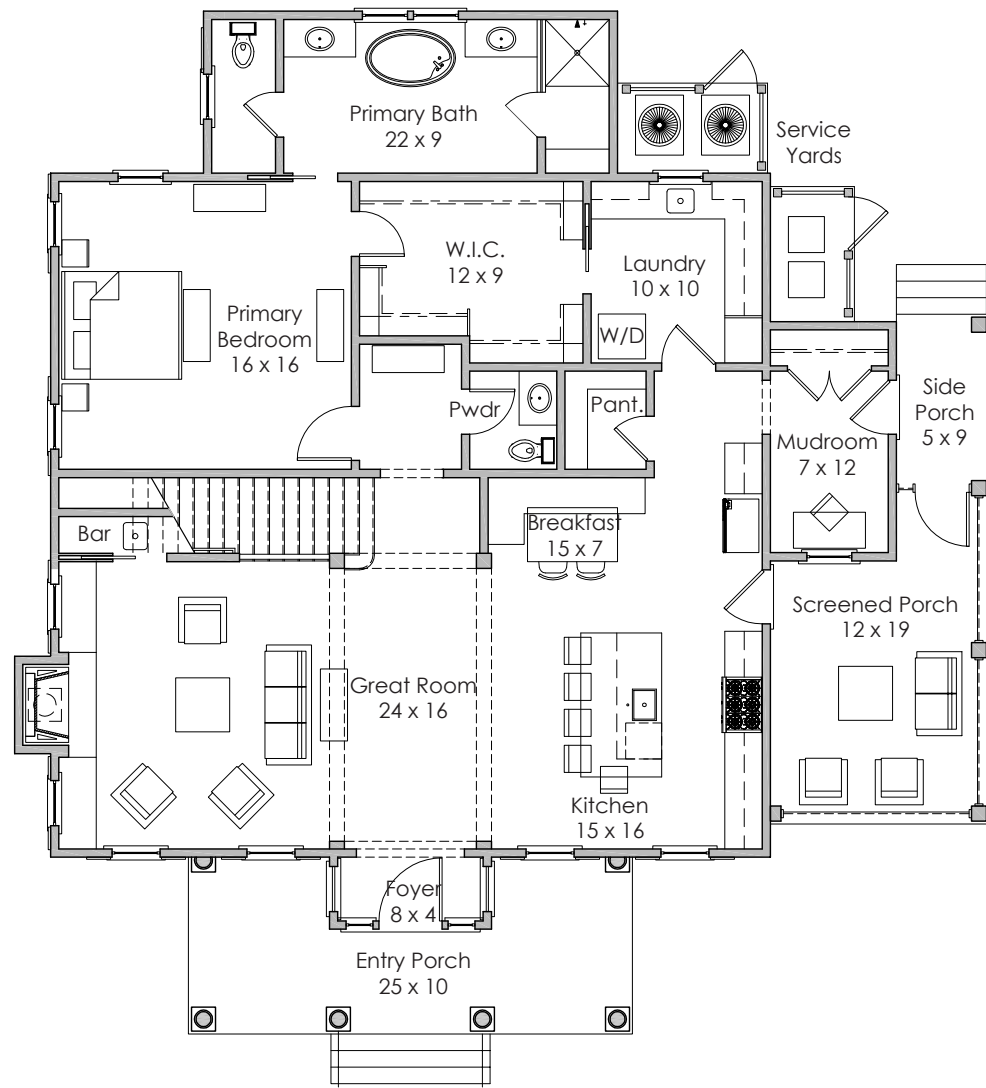

**Width x Depth:**  
56' x 79'

**NOTES:**

---

---

---

**Based in Bluffton, South Carolina**  
[www.stateofminddesignshouseplans.com](http://www.stateofminddesignshouseplans.com)

**PLAN NO. 1604**

2,788 square feet | 3 bedroom | 3.5 bath