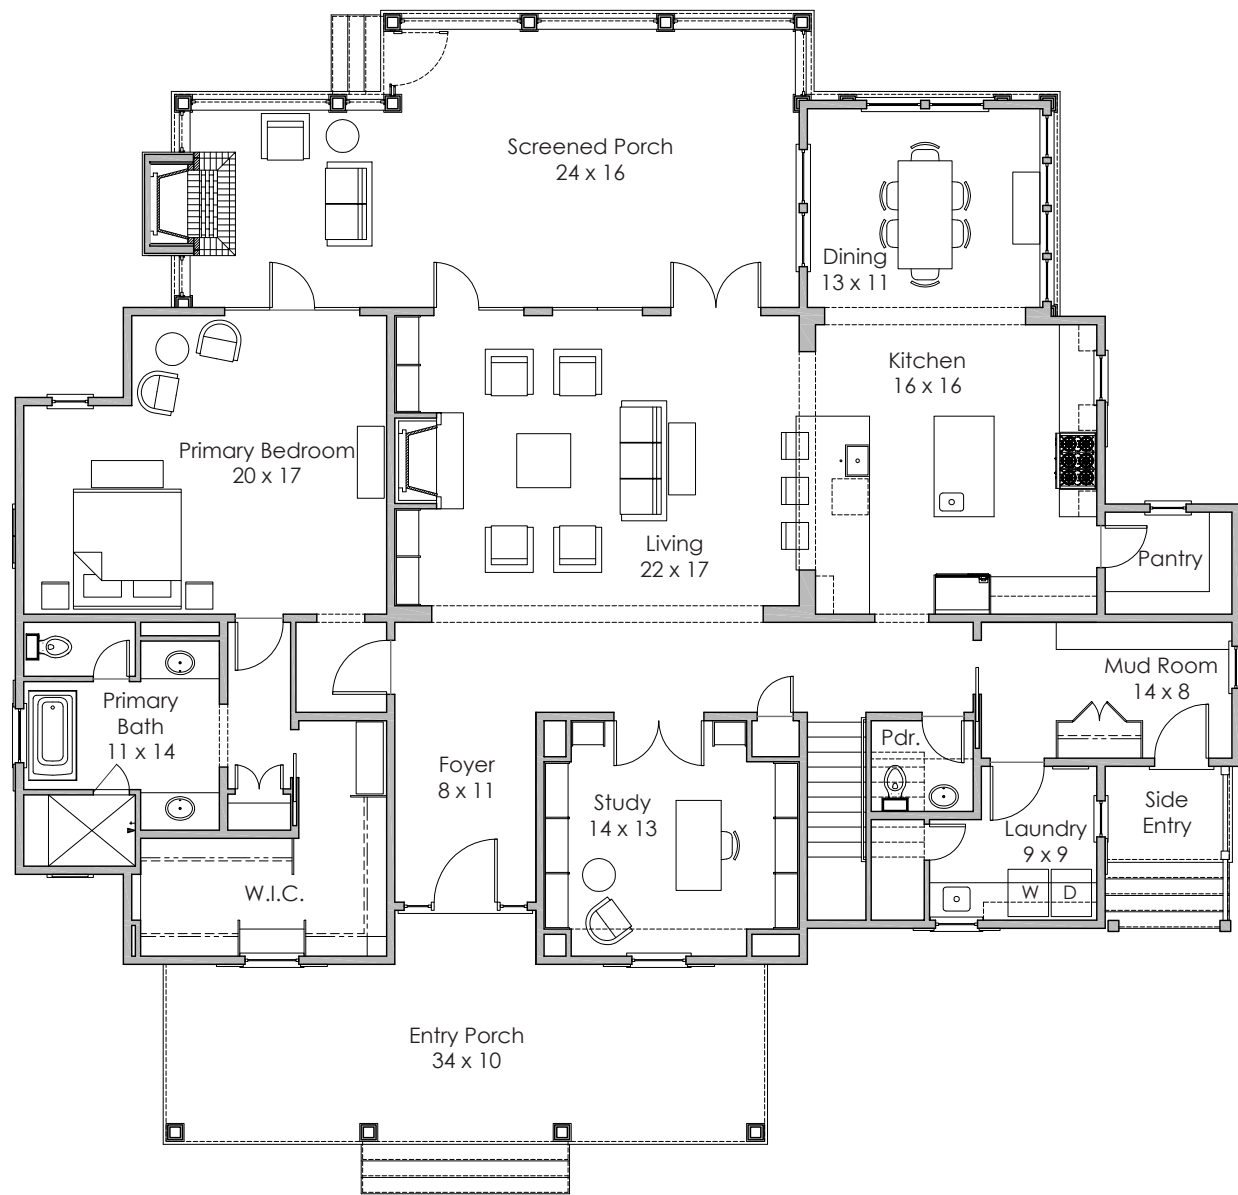

**Width x Depth:**  
79' x 71'

**NOTES:**

---

---

---

**Based in Bluffton, South Carolina**  
[www.stateofminddesignshouseplans.com](http://www.stateofminddesignshouseplans.com)

**PLAN NO. 1428**

**3,285 square feet | 3 bedroom | 3.5 bath**