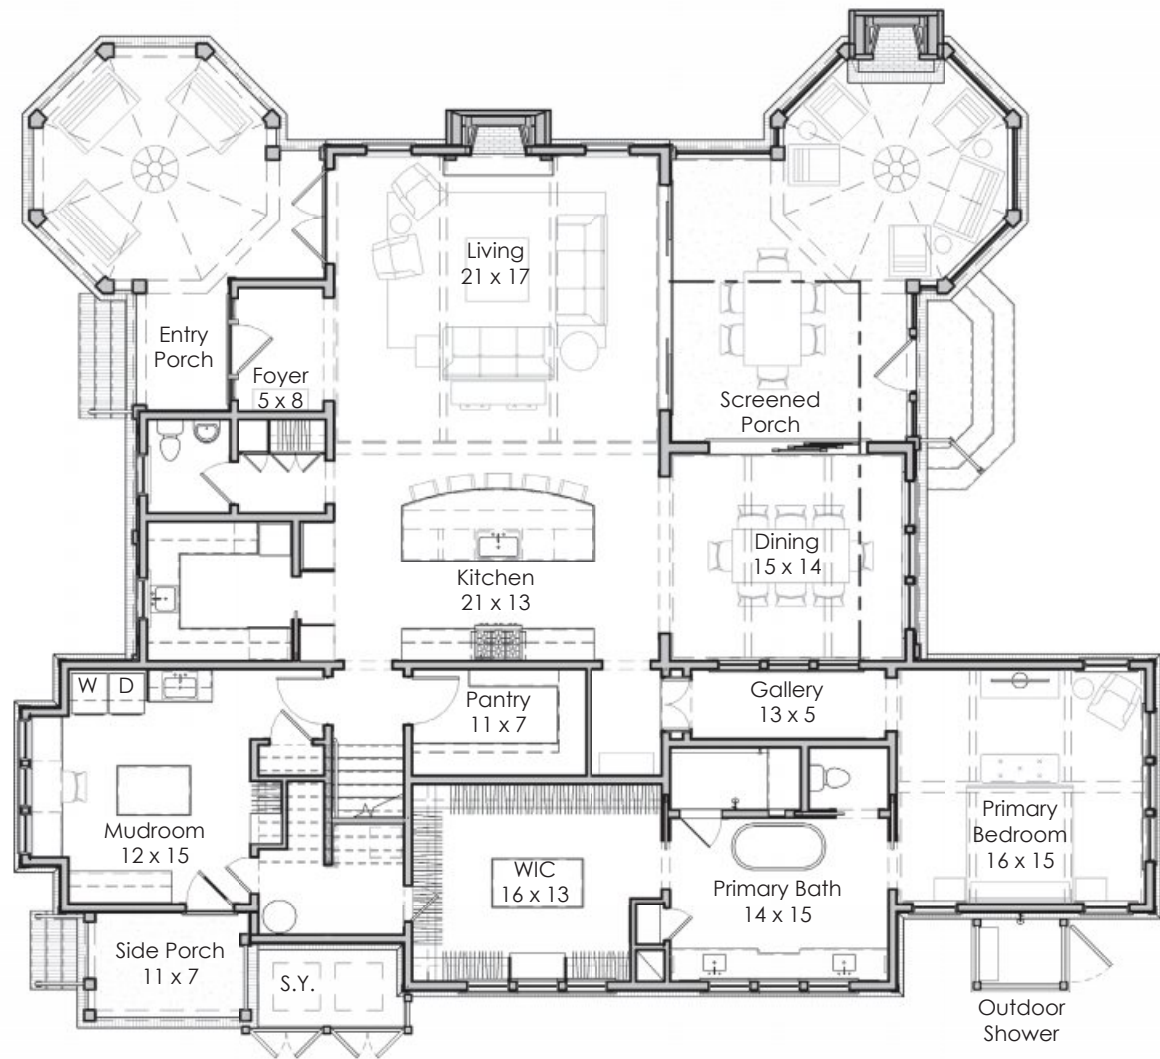

**Width x Depth:**  
68' x 63'

**NOTES:**

---

---

---

**Based in Bluffton, South Carolina**  
[www.stateofminddesignshouseplans.com](http://www.stateofminddesignshouseplans.com)

**PLAN NO. 1654**

**4,004 square feet | 3 bedroom | 3.5 bath**