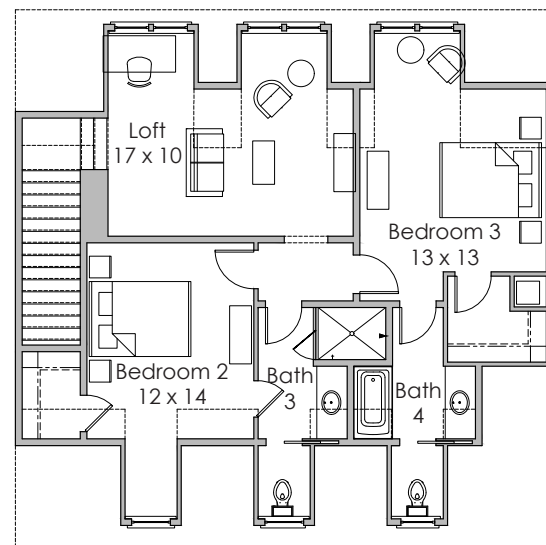

**NOTES:**

---

---

---

**Based in Bluffton, South Carolina**  
[www.stateofminddesignshouseplans.com](http://www.stateofminddesignshouseplans.com)

**PLAN NO. 1808**

3,780 square feet | 4 bedroom | 4.5 bath

Width x Depth:  
89' x 52'