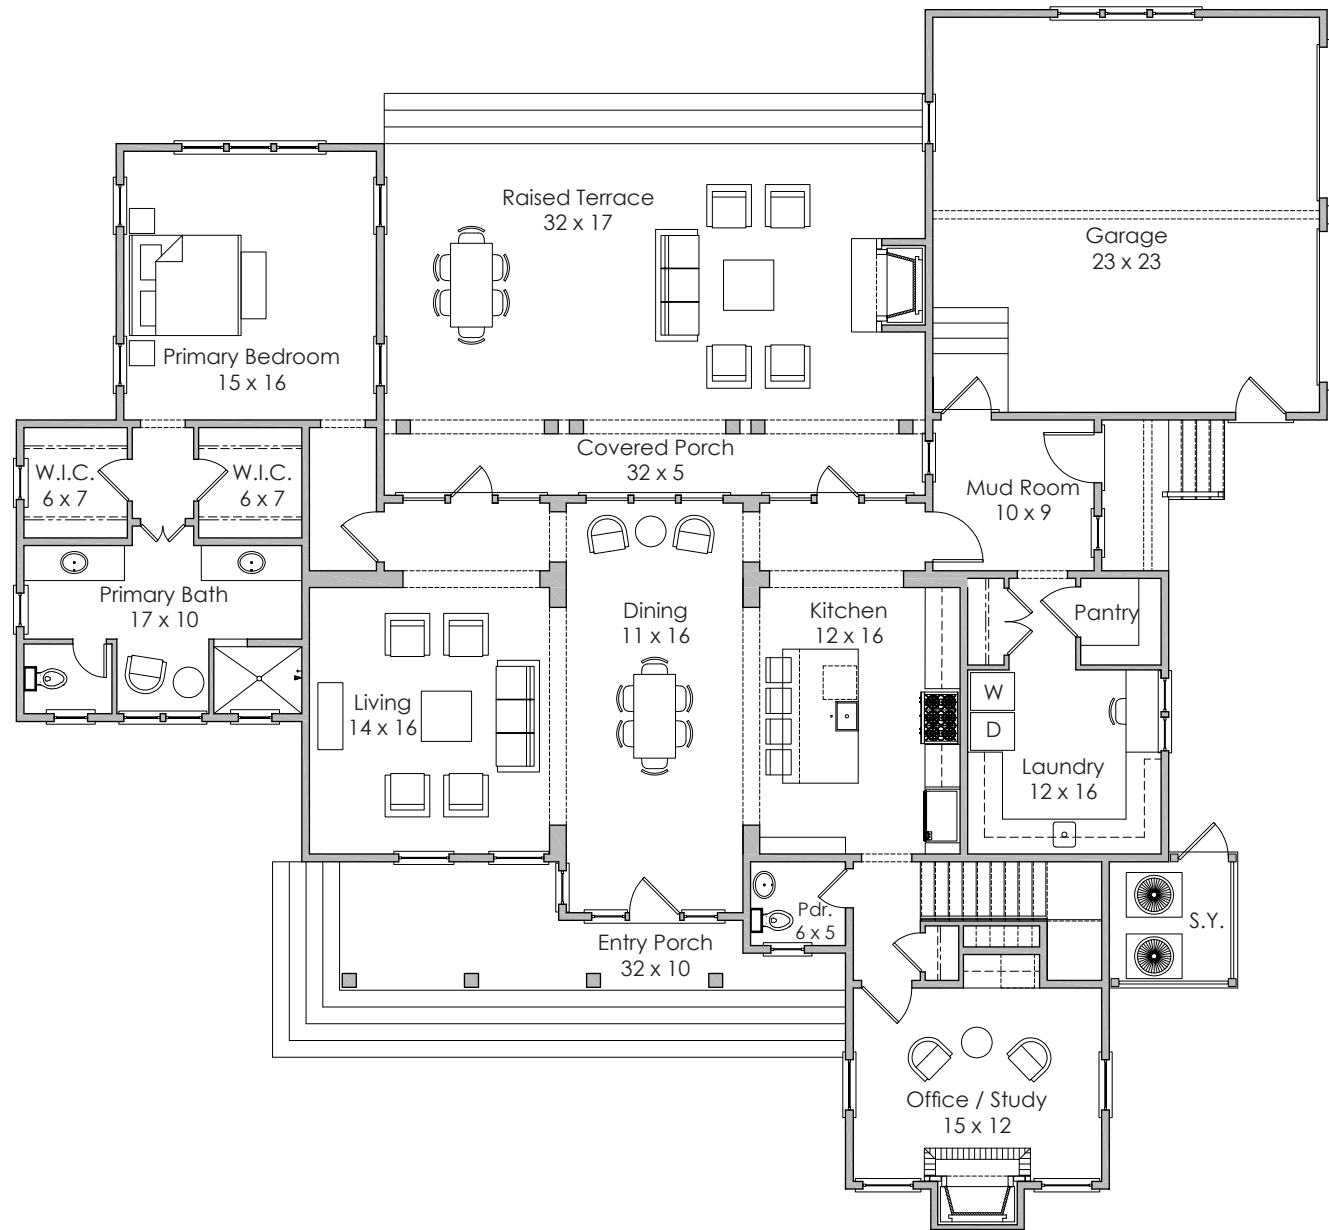

Width x Depth:  
81' x 54'

NOTES:

---

---

---

Based in Bluffton, South Carolina  
[www.stateofminddesignshouseplans.com](http://www.stateofminddesignshouseplans.com)

**PLAN NO. 1506**

**3,265 square feet | 4 bedroom | 3.5 bath**