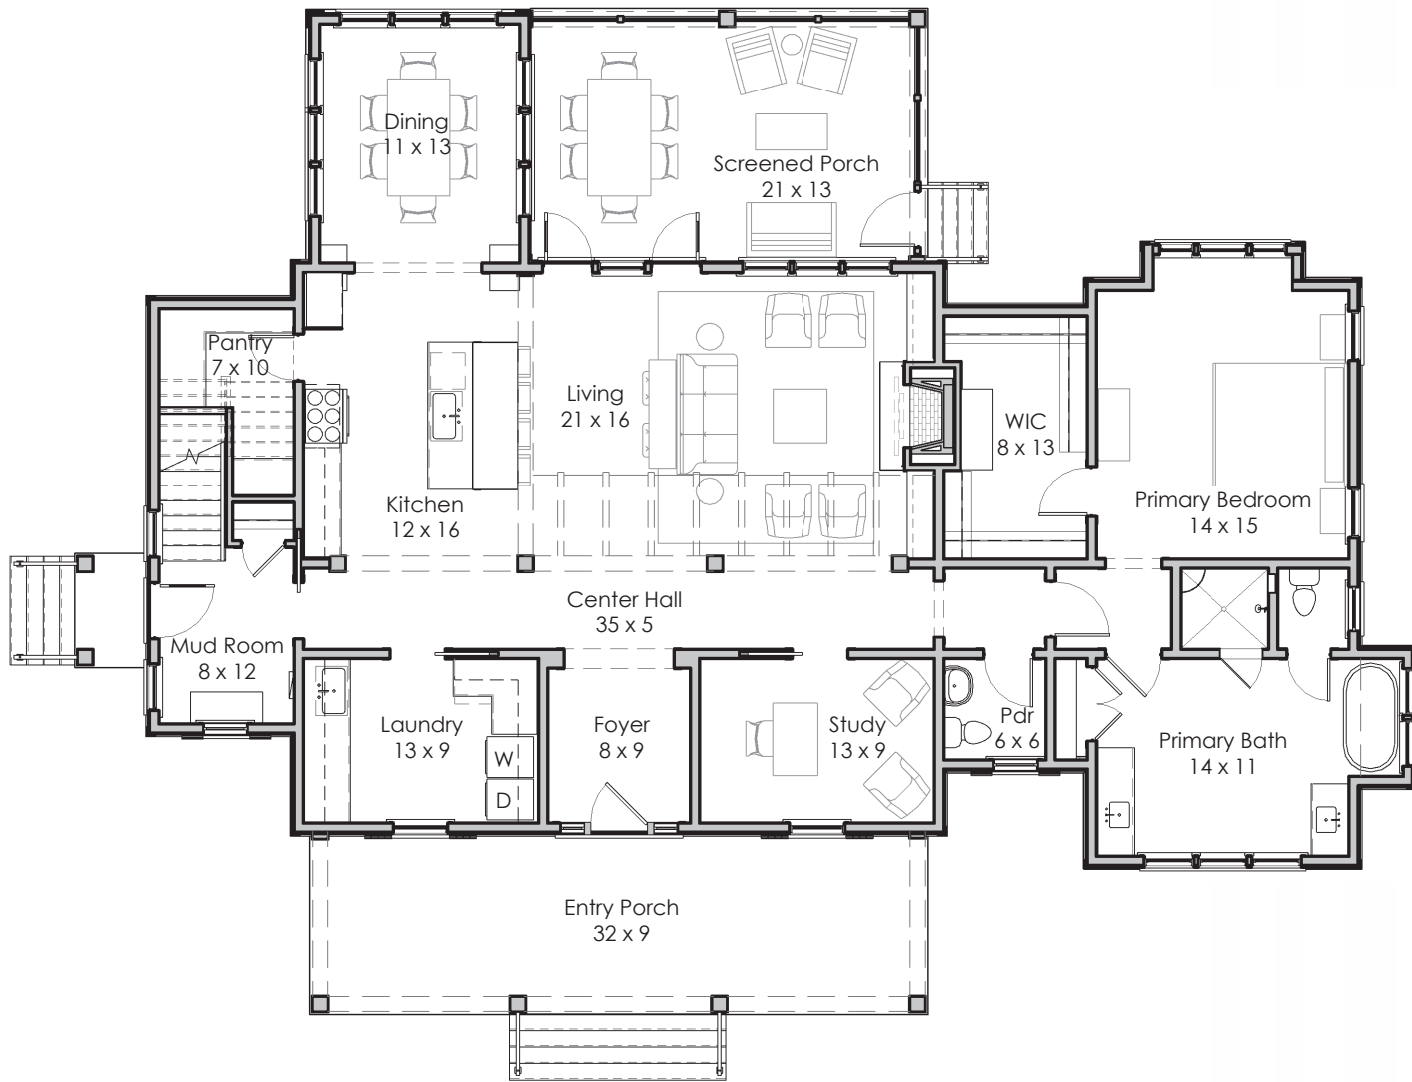

**Width x Depth:**  
50' x 84'

**NOTES:**

---

---

---

**Based in Bluffton, South Carolina**  
[www.stateofminddesignshouseplans.com](http://www.stateofminddesignshouseplans.com)

**PLAN NO. 1527**

**3,151 square feet | 3 bedroom | 2.5 bath**