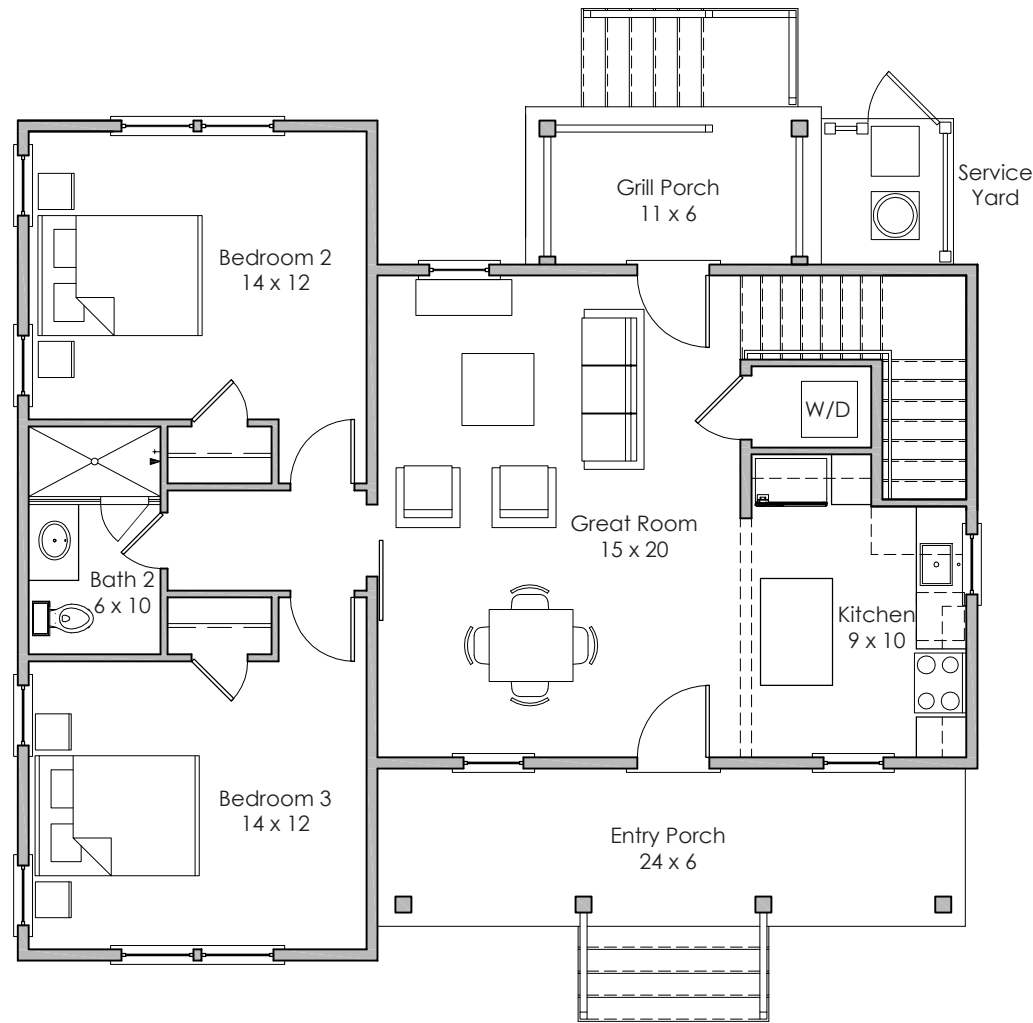

PLAN NO. 1535.04

1,516 square feet | 3 bedroom | 2 bath

Width x Depth:
40' x 36'

NOTES:

Based in Bluffton, South Carolina
www.stateofminddesignshouseplans.com