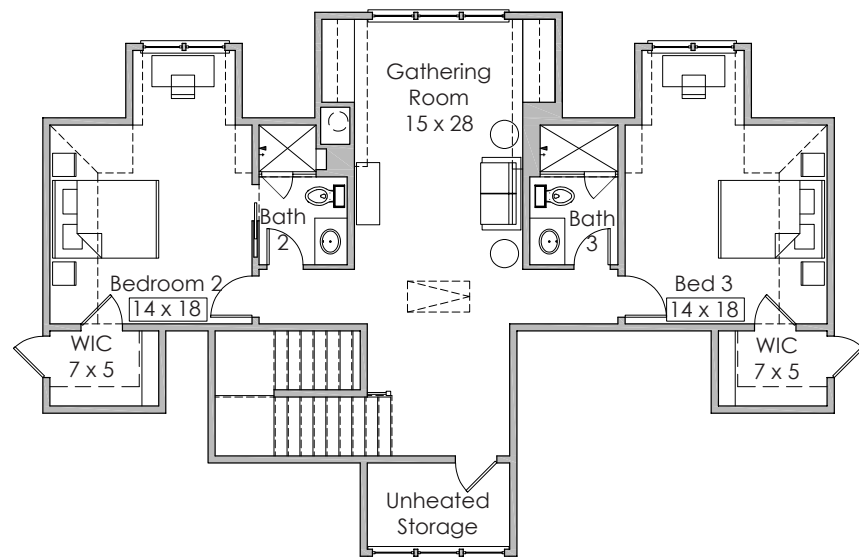

**Width x Depth:**  
56' x 68'

**NOTES:**

---

---

---

**Based in Bluffton, South Carolina**  
[www.stateofminddesignshouseplans.com](http://www.stateofminddesignshouseplans.com)

**PLAN NO. 1613**

3,515 square feet | 4 bedroom | 4.5 bath