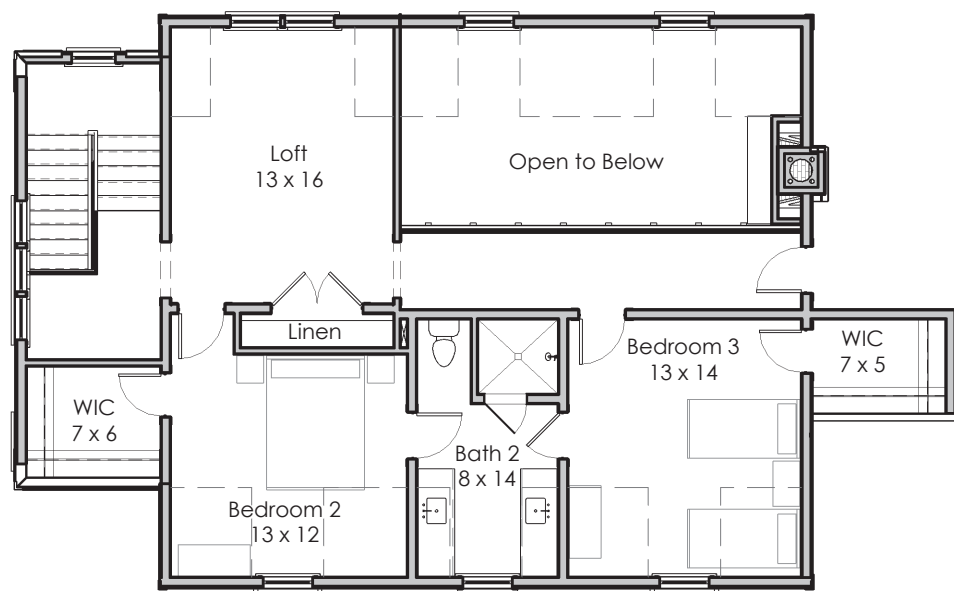

**Width x Depth:**  
50' x 84'

**NOTES:**

---

---

---

**Based in Bluffton, South Carolina**  
[www.stateofminddesignshouseplans.com](http://www.stateofminddesignshouseplans.com)

**PLAN NO. 1527**

**3,151 square feet | 3 bedroom | 2.5 bath**