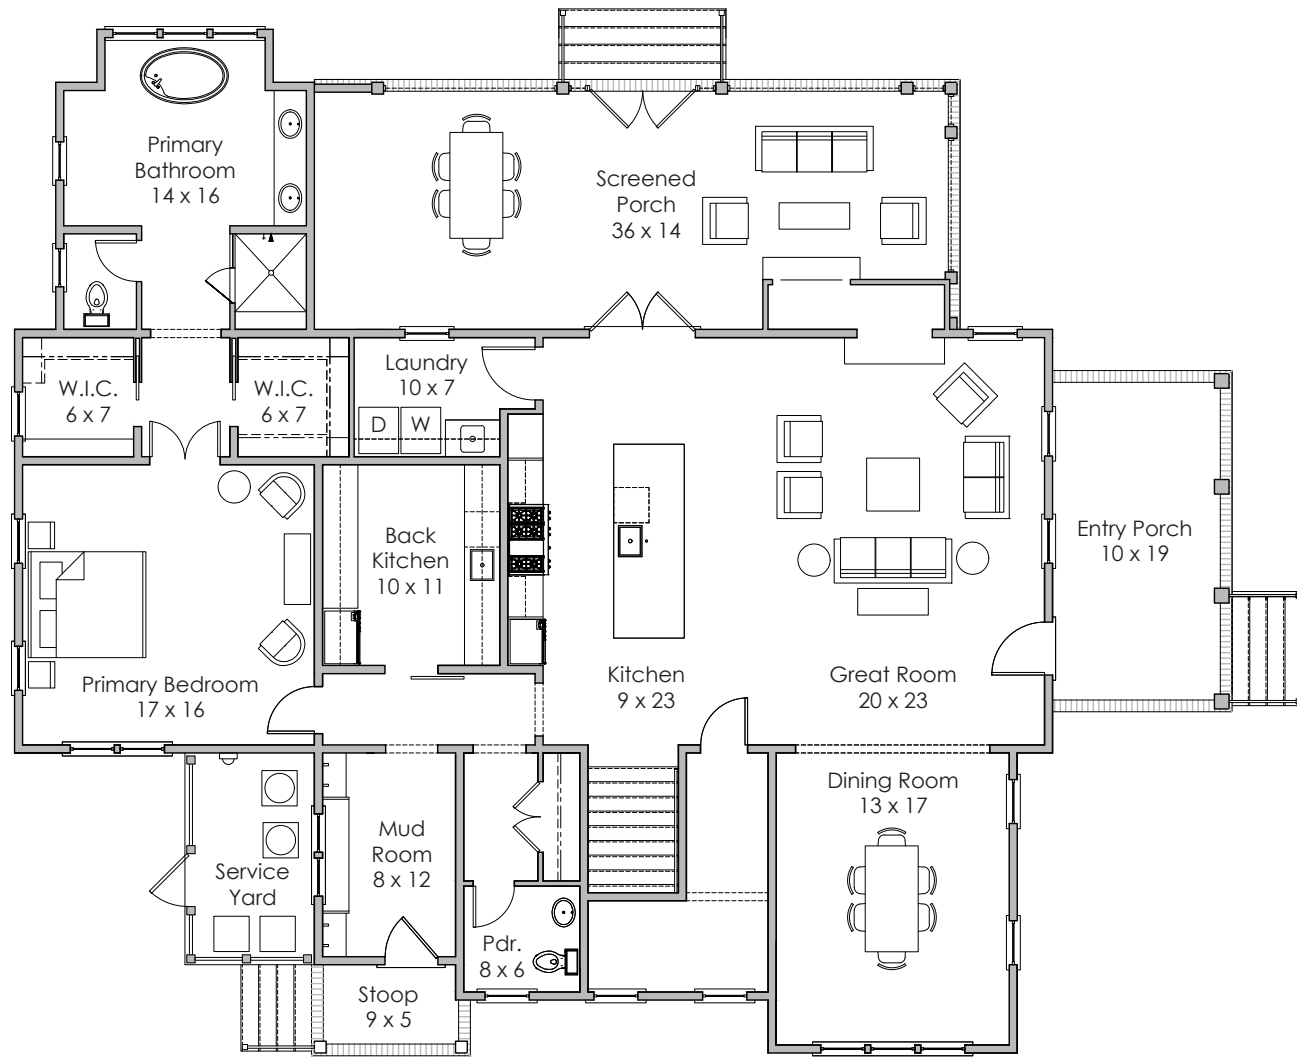

**NOTES:**

---

---

---

**Based in Bluffton, South Carolina**  
[www.stateofminddesignshouseplans.com](http://www.stateofminddesignshouseplans.com)

**PLAN NO. 1628**

3,693 square feet | 4 bedroom | 4.5 bath

Width x Depth:  
55' x 69'