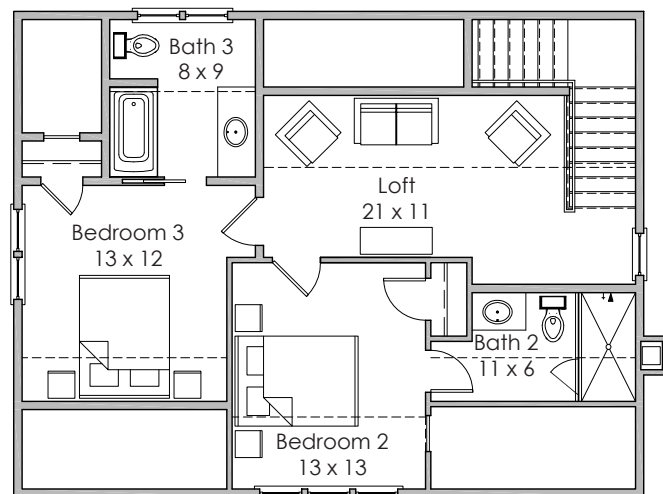

Width x Depth:  
40' x 79'

NOTES:

---

---

---

**PLAN NO. 1638.01**

**2,136 square feet | 3 bedroom | 3.5 bath**

**Width x Depth:**  
38' x 66'