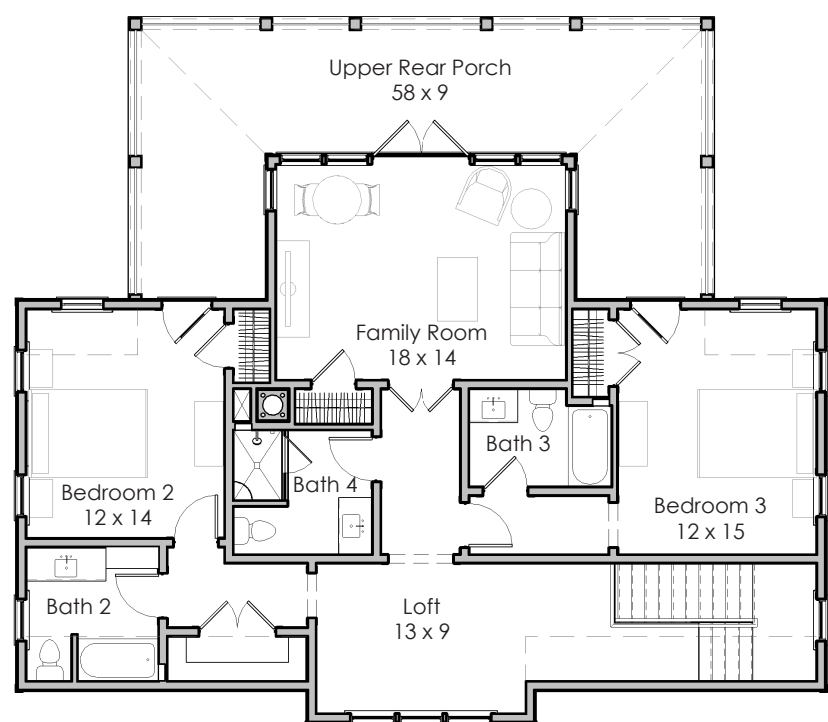

**Width x Depth:**  
61' x 79'

**NOTES:**

---

---

---

**Based in Bluffton, South Carolina**  
[www.stateofminddesignshouseplans.com](http://www.stateofminddesignshouseplans.com)

**PLAN NO. 1456**

**3,512 square feet | 4 bedroom | 4.5 bath**