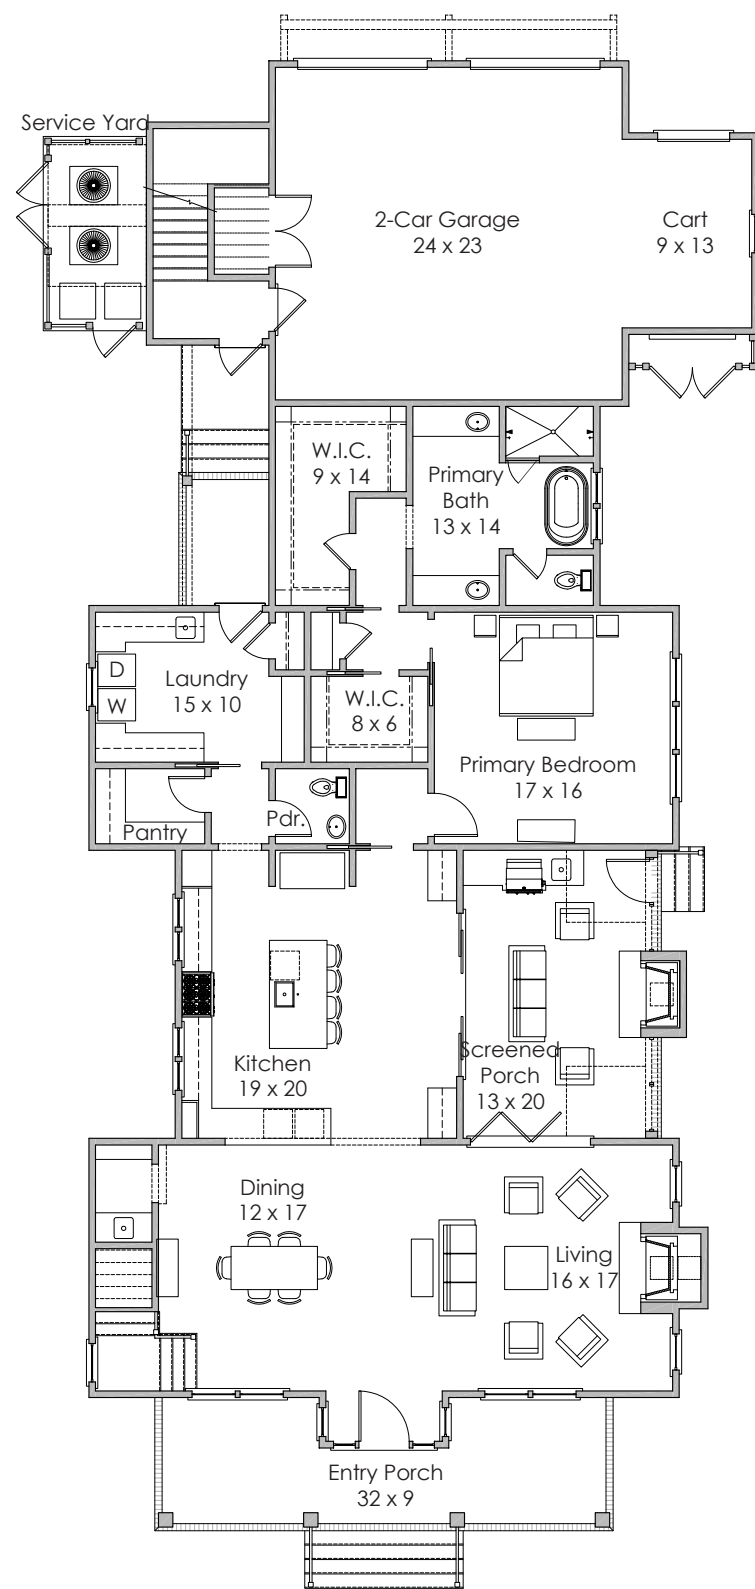

**Width x Depth:**  
64' x 61'

**NOTES:**

---

---

---

**Based in Bluffton, South Carolina**  
[www.stateofminddesignshouseplans.com](http://www.stateofminddesignshouseplans.com)

**PLAN NO. 1756**

3,359 square feet | 3 bedroom | 4.5 bath