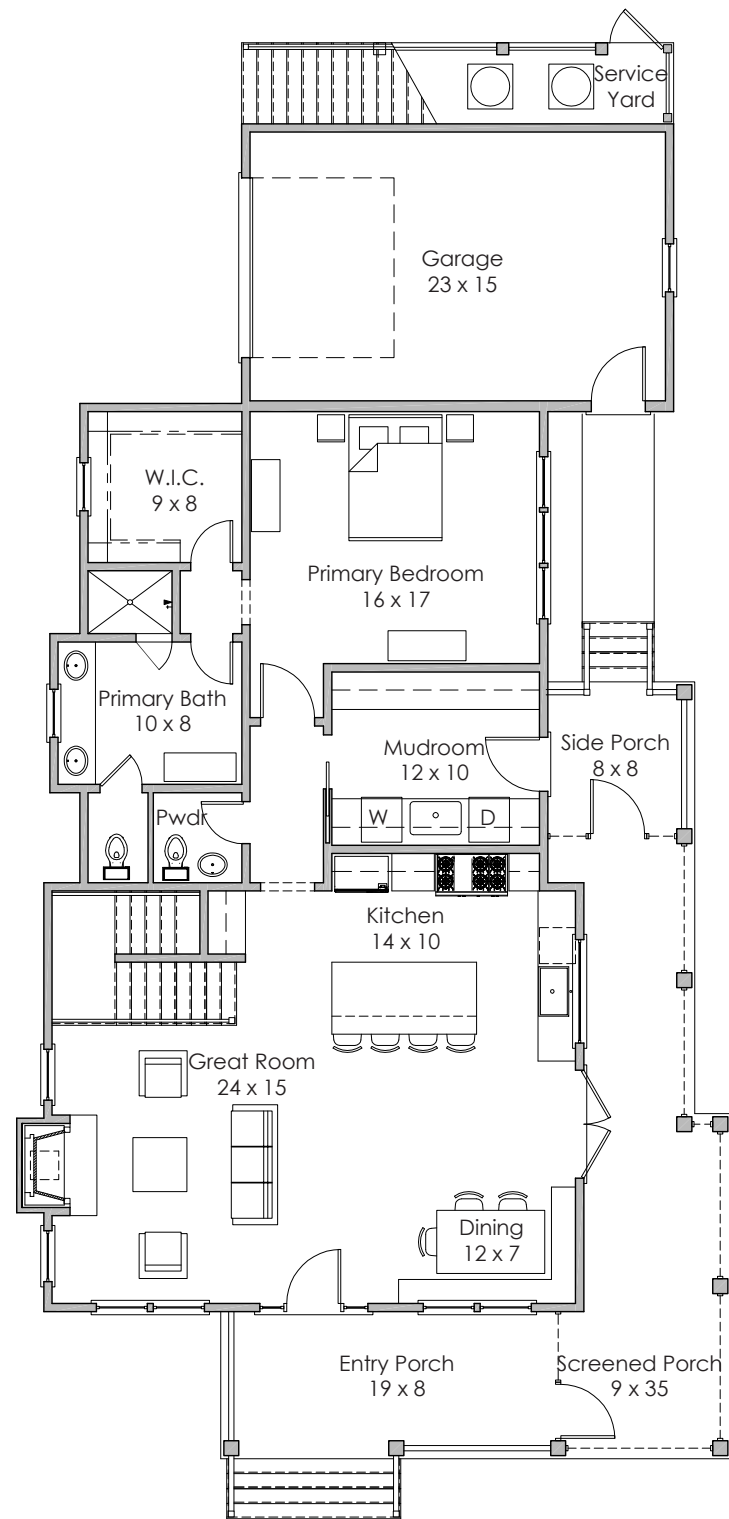

Width x Depth:  
43' x 42'

**NOTES:**

---

---

---

Based in Bluffton, South Carolina  
[www.stateofminddesignshouseplans.com](http://www.stateofminddesignshouseplans.com)

**PLAN NO. 1655**

2,037 square feet | 3 bedroom | 2.5 bath

Width x Depth:  
40' x 79'

NOTES:

---

---

---

**PLAN NO. 1638.01**

**2,136 square feet | 3 bedroom | 3.5 bath**

**Width x Depth:**  
38' x 66'