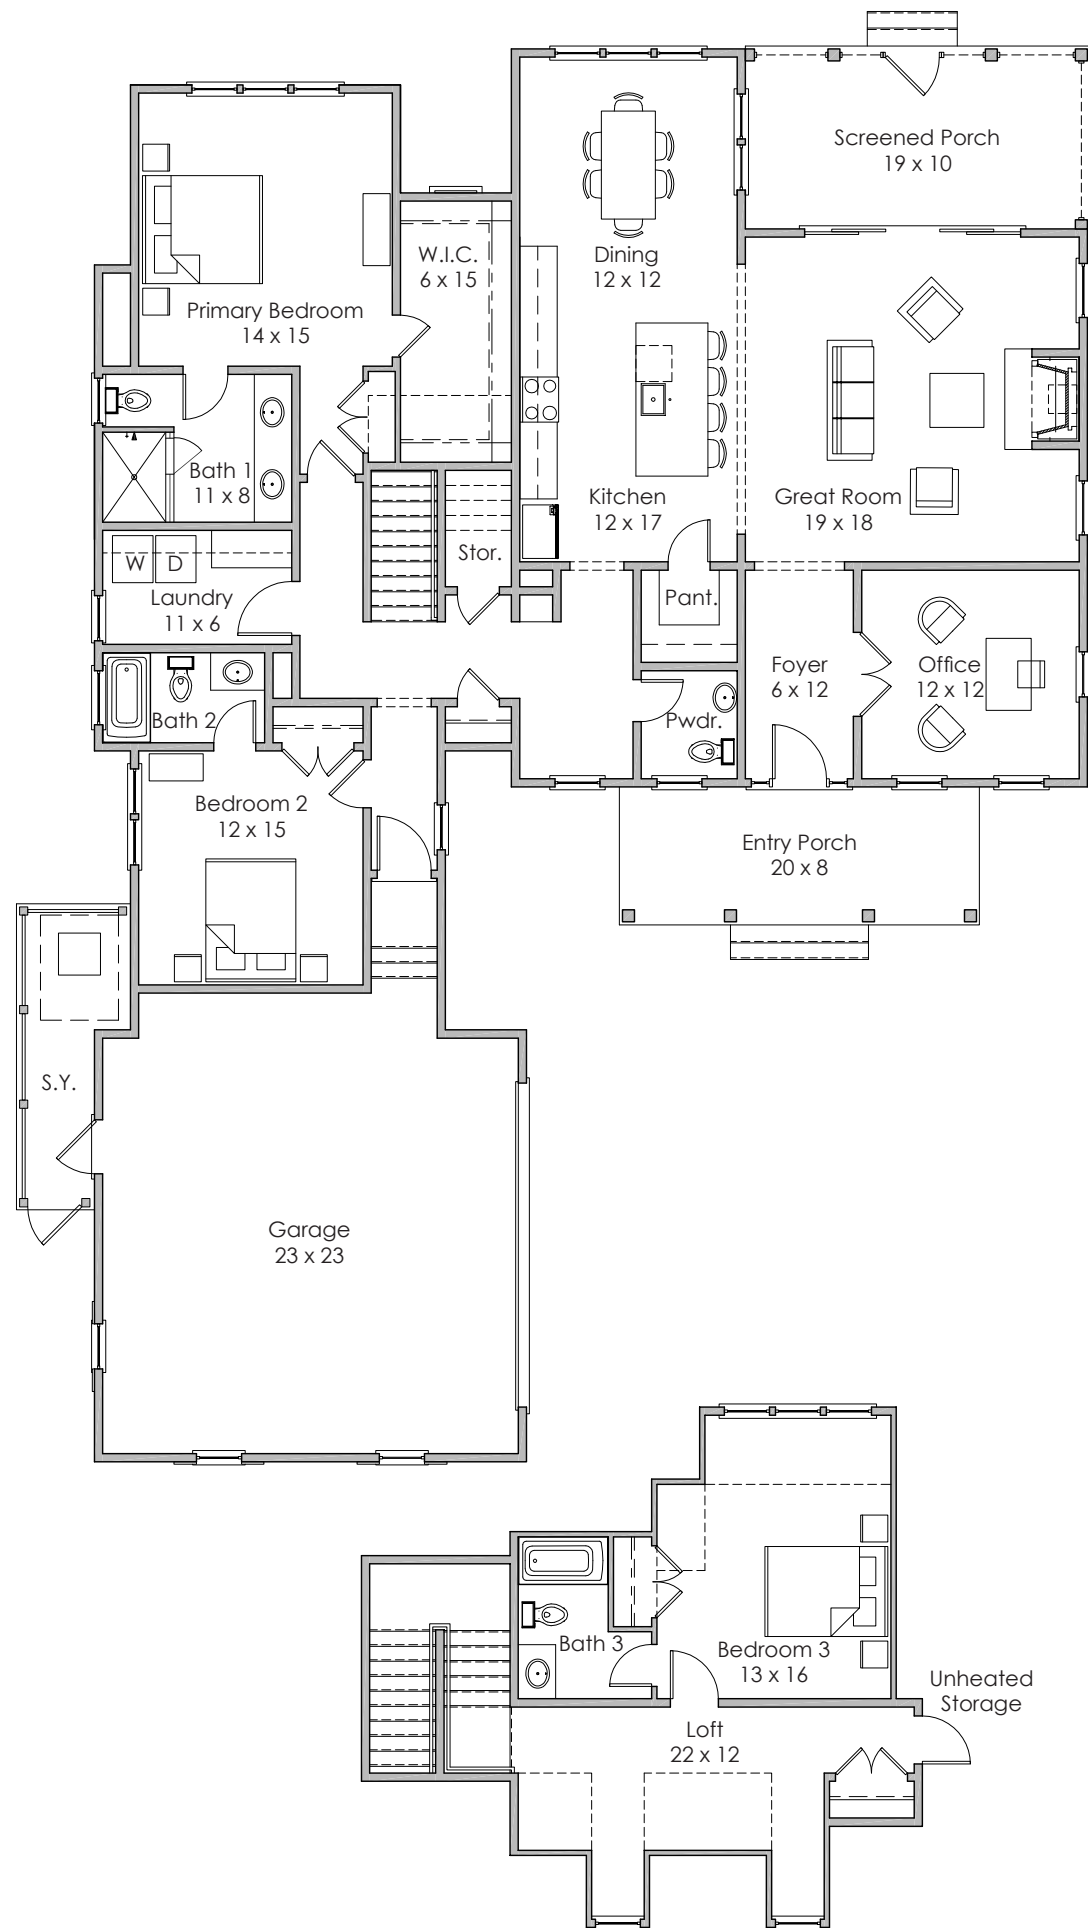

Width x Depth:  
81' x 53'

NOTES:

---

---

---

Based in Bluffton, South Carolina  
[www.stateofminddesignshouseplans.com](http://www.stateofminddesignshouseplans.com)

**PLAN NO. 1741**

**2,648 square feet | 3 bedroom | 3.5 bath**