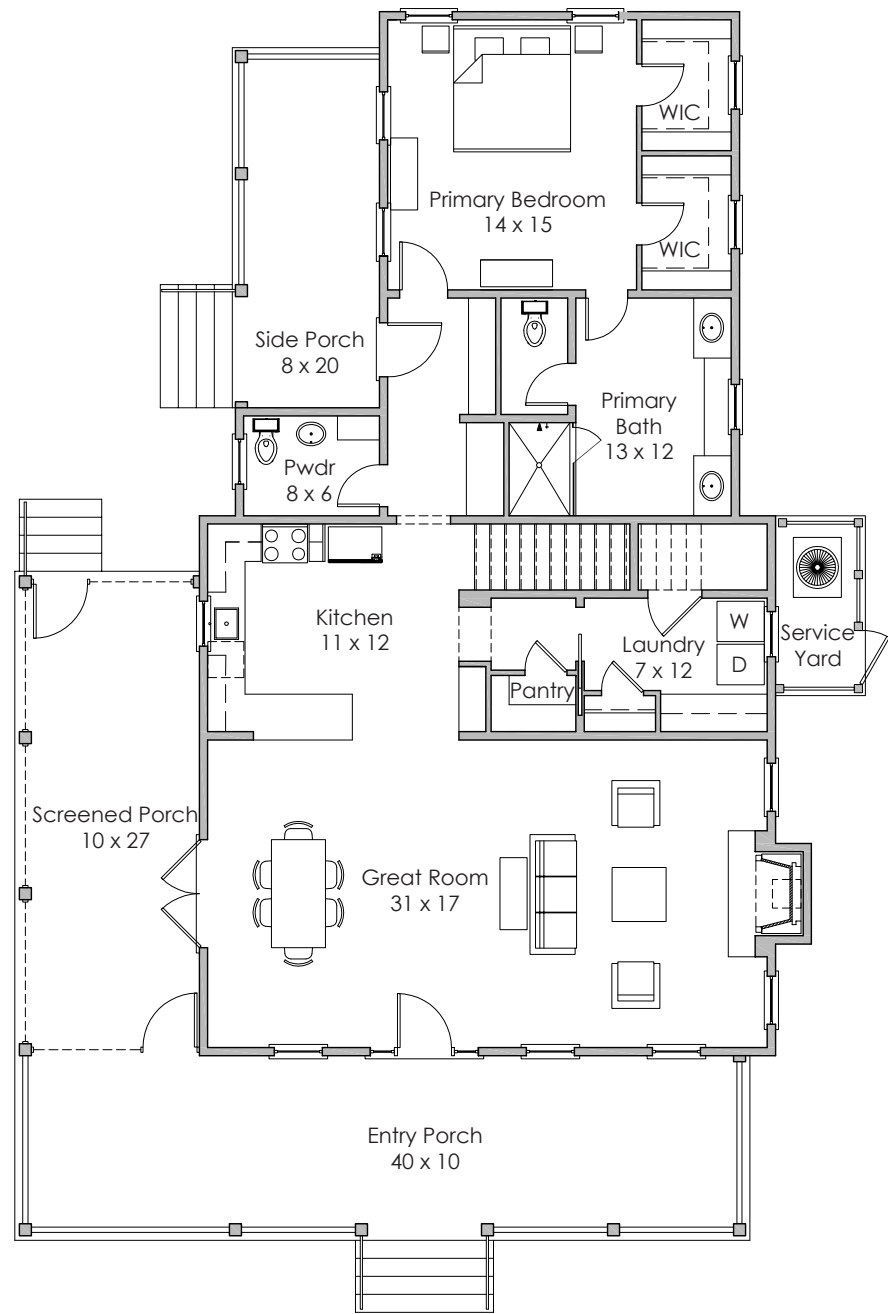

Width x Depth:  
46' x 67'

NOTES:

---

---

---

Based in Bluffton, South Carolina  
[www.stateofminddesignshouseplans.com](http://www.stateofminddesignshouseplans.com)

**PLAN NO. 1724**

**2,457 square feet | 3 bedroom | 3.5 bath**