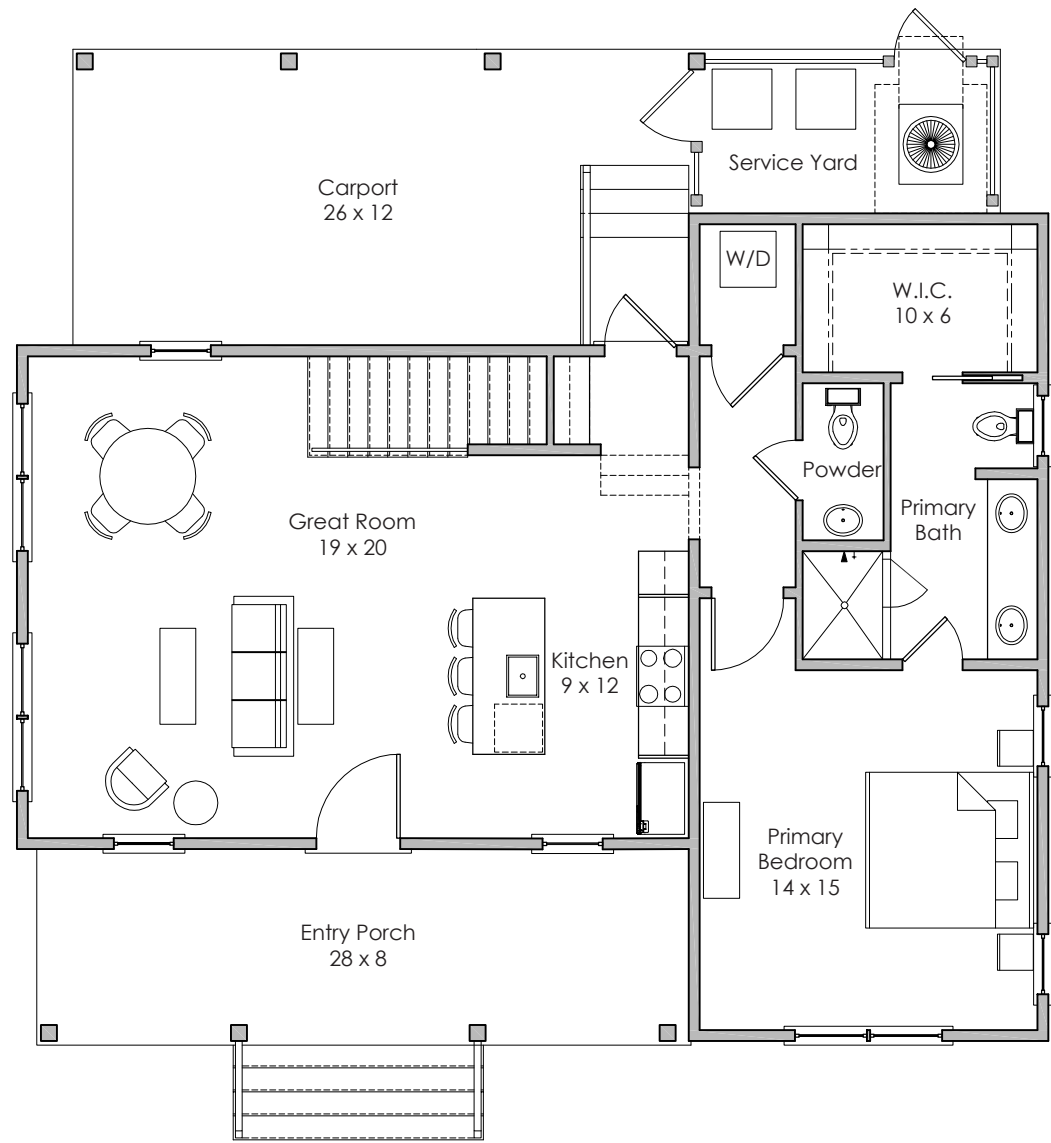

**NOTES:**

---

---

---

**Based in Bluffton, South Carolina**  
[www.stateofminddesignshouseplans.com](http://www.stateofminddesignshouseplans.com)

**PLAN NO. 1807.03**

**1,563 square feet | 2 bedroom | 2.5 bath**