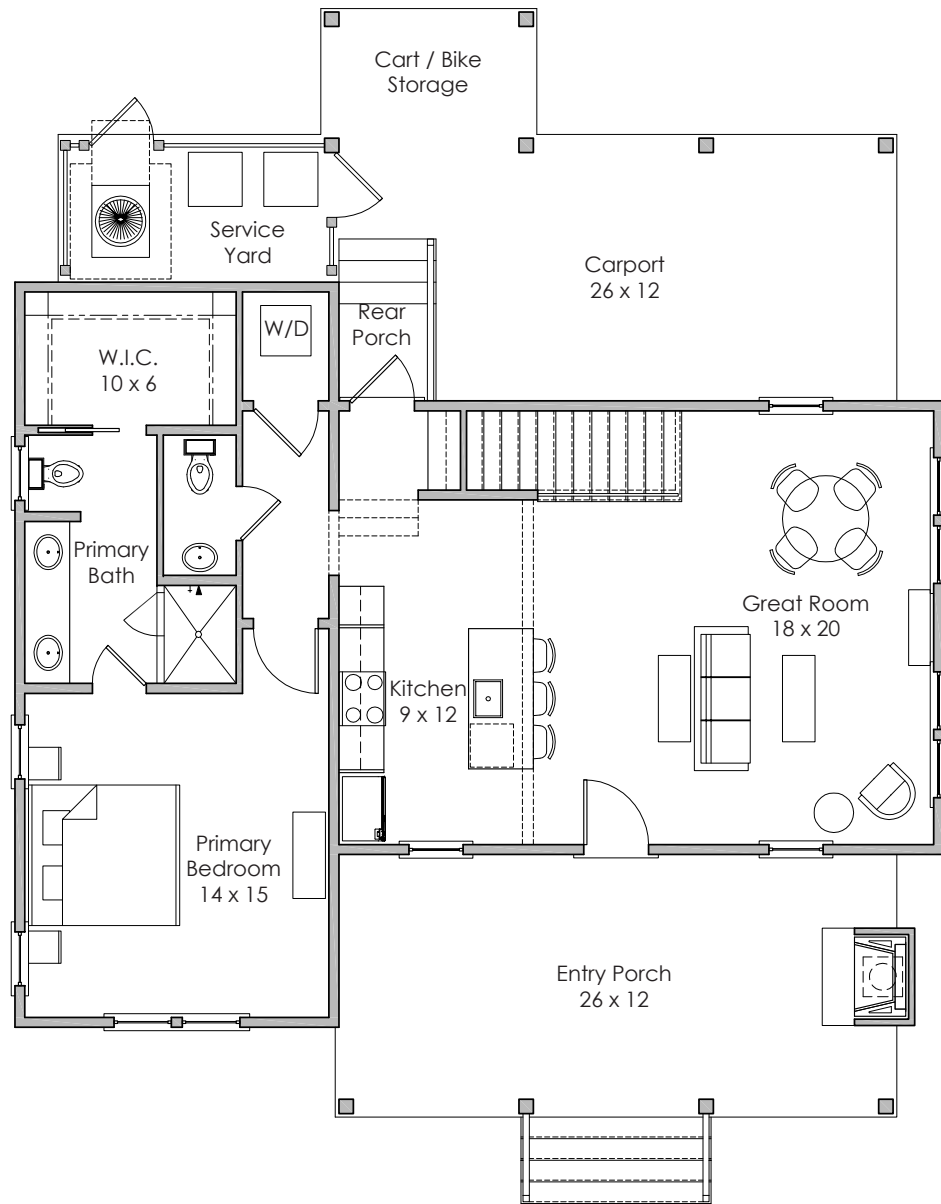

**NOTES:**

---

---

---

**Based in Bluffton, South Carolina**  
[www.stateofminddesignshouseplans.com](http://www.stateofminddesignshouseplans.com)

**PLAN NO. 1807.04**

2,019 square feet | 3 bedroom | 3.5 bath