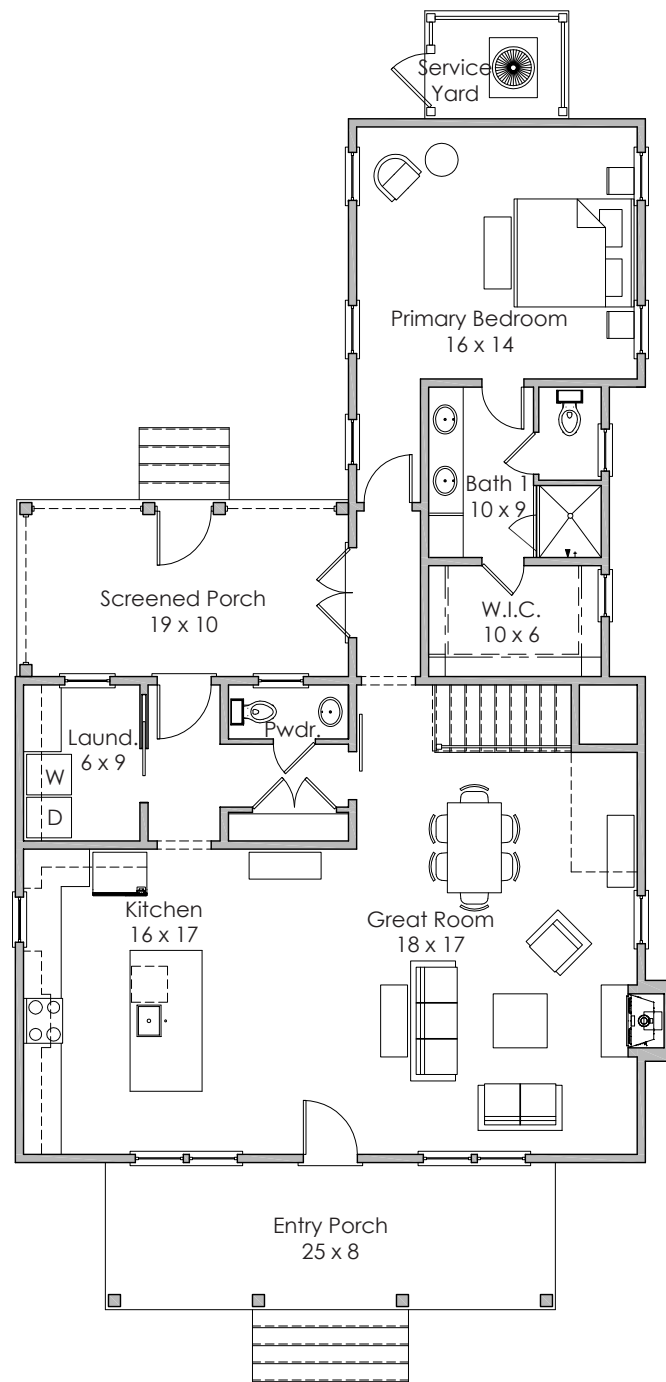

Width x Depth:  
40' x 79'

NOTES:

---

---

---

**PLAN NO. 1638.01**

**2,136 square feet | 3 bedroom | 3.5 bath**

**Width x Depth:**  
38' x 66'