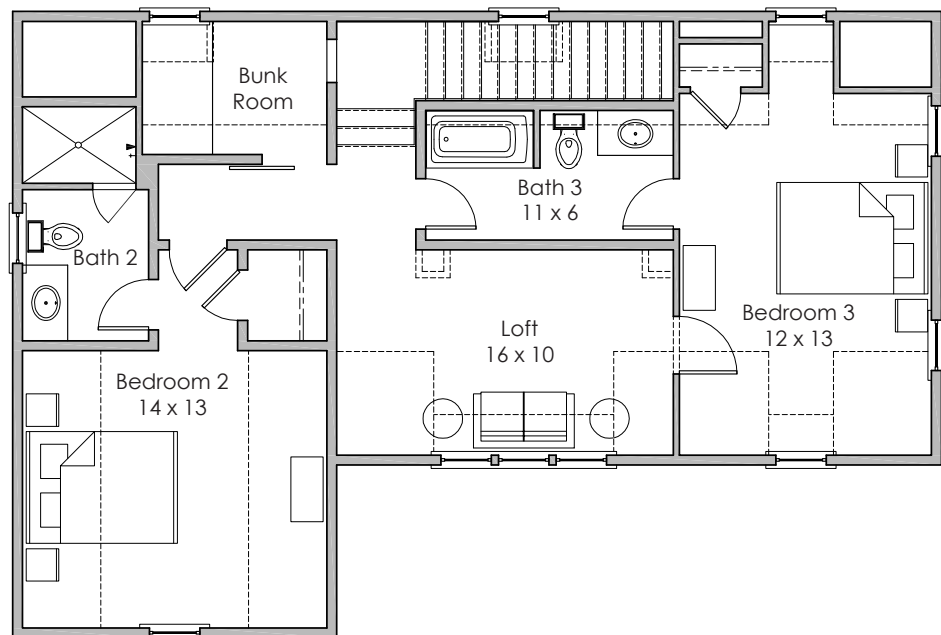

**NOTES:**

---

---

---

**Based in Bluffton, South Carolina**  
[www.stateofminddesignshouseplans.com](http://www.stateofminddesignshouseplans.com)

**PLAN NO. 1807.04**

2,019 square feet | 3 bedroom | 3.5 bath