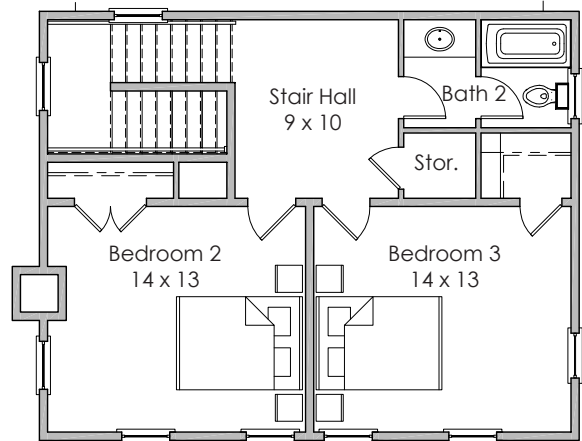

Width x Depth:  
43' x 42'

**NOTES:**

---

---

---

Based in Bluffton, South Carolina  
[www.stateofminddesignshouseplans.com](http://www.stateofminddesignshouseplans.com)

**PLAN NO. 1655**

2,037 square feet | 3 bedroom | 2.5 bath