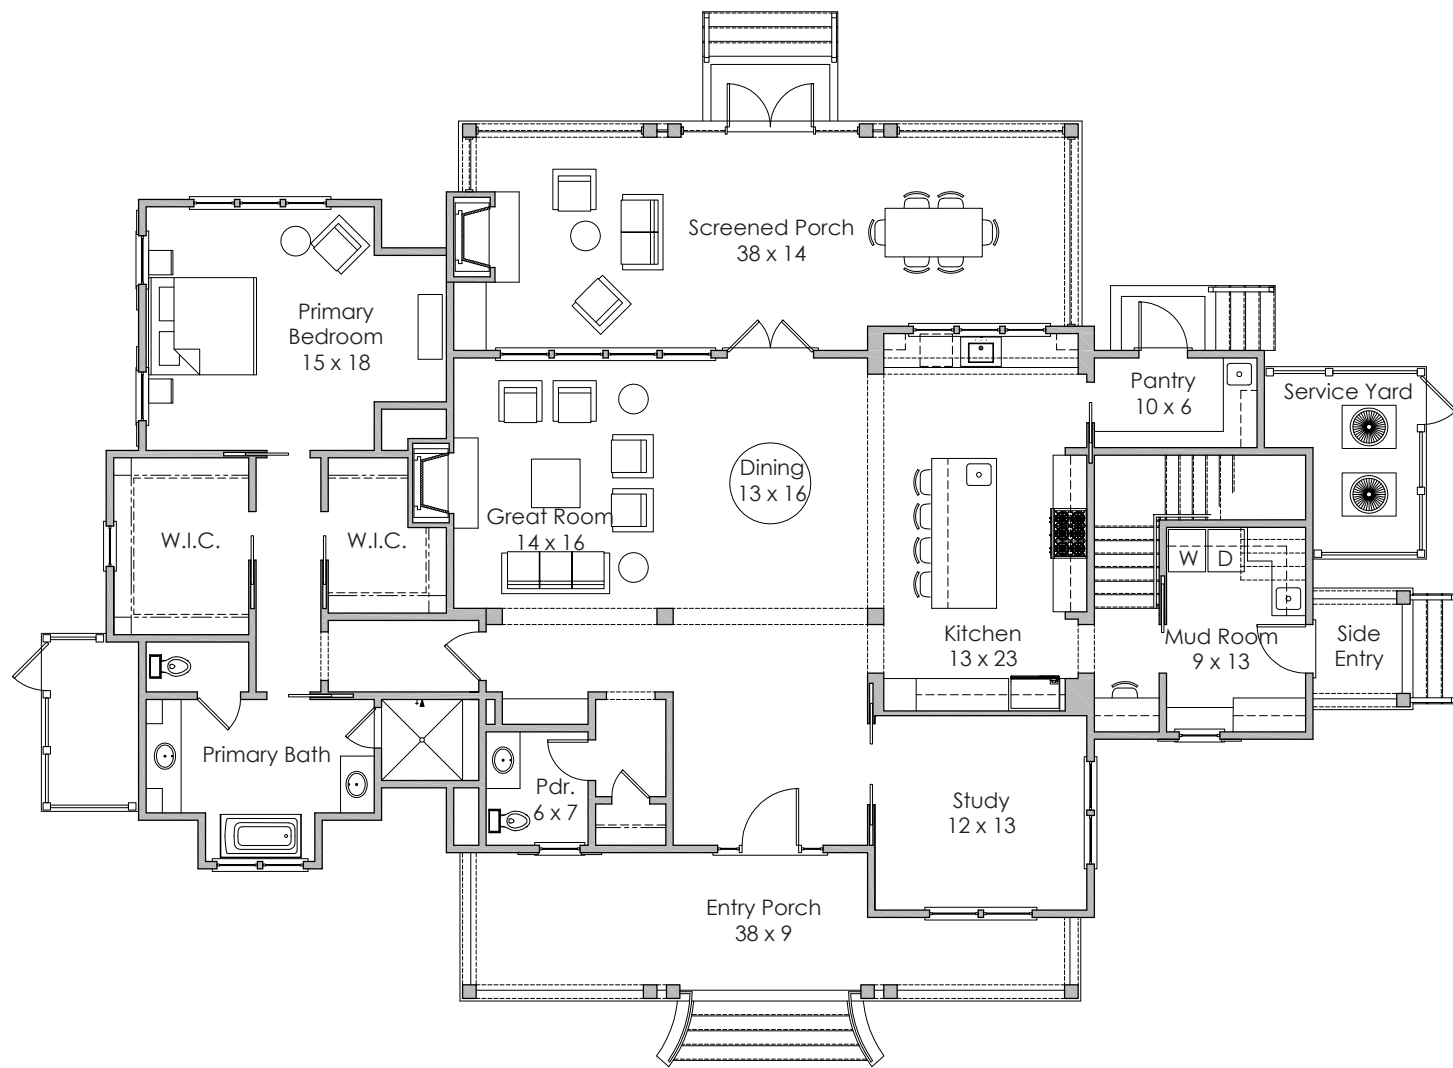

**Width x Depth:**  
70' x 59'

**NOTES:**

---

---

---

**Based in Bluffton, South Carolina**  
[www.stateofminddesignshouseplans.com](http://www.stateofminddesignshouseplans.com)

**PLAN NO. 1843**

3,220 square feet | 3 bedroom | 2.5 bath