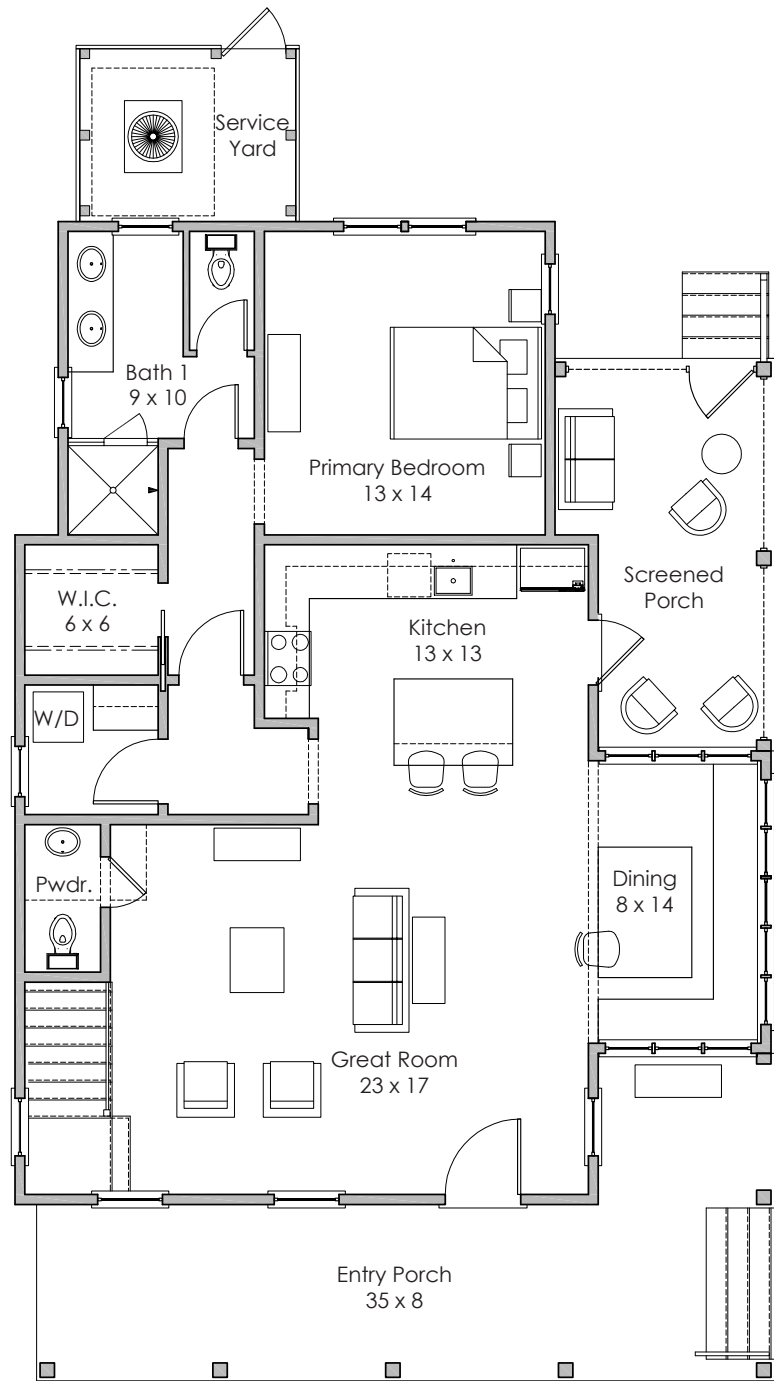

**Width x Depth:**  
55' x 58'

**NOTES:**

---

---

---

**PLAN NO. 1807.07**

**2,012 square feet | 3 bedroom | 2.5 bath**

**Width x Depth:**  
35' x 54'