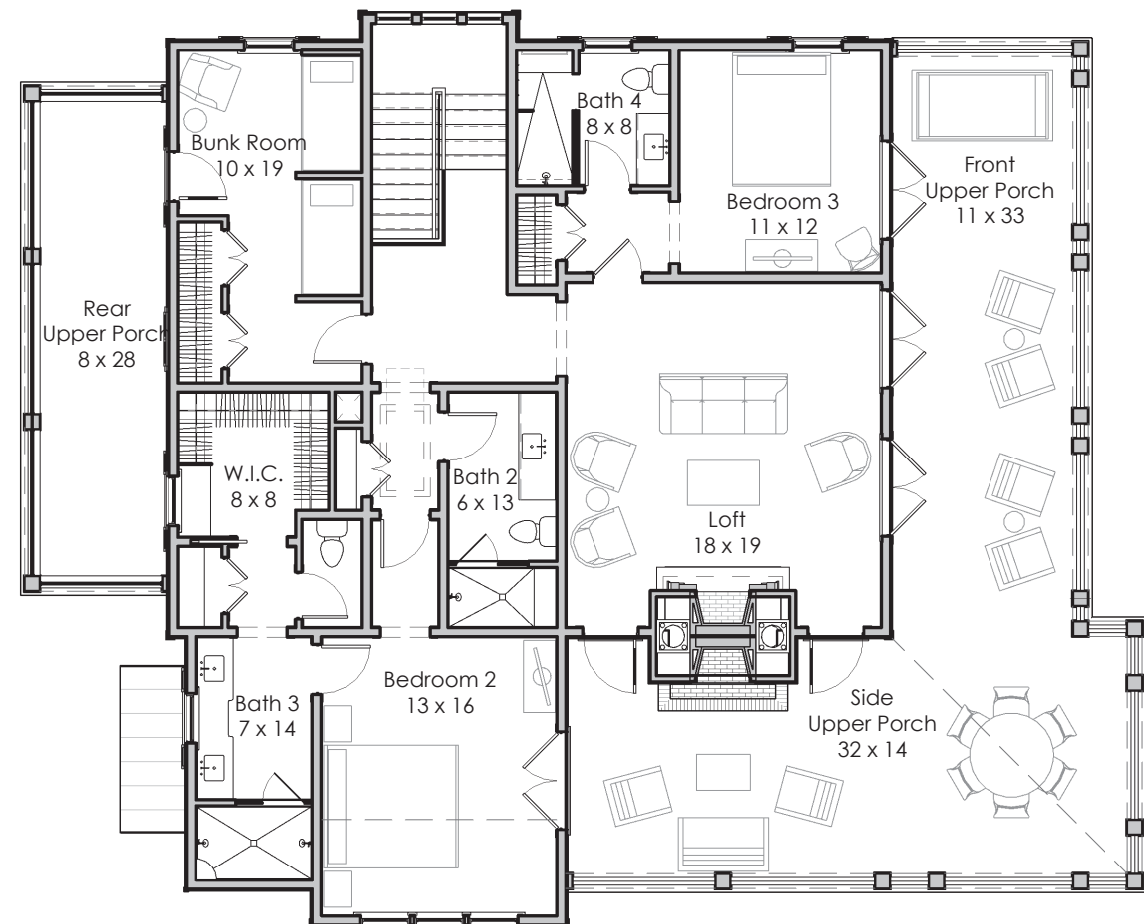

PLAN NO. 1651

3,360 square feet | 4 bedroom | 4.5 bath

Width x Depth:
51' x 62'

NOTES:

Based in Bluffton, South Carolina
www.stateofminddesignshouseplans.com