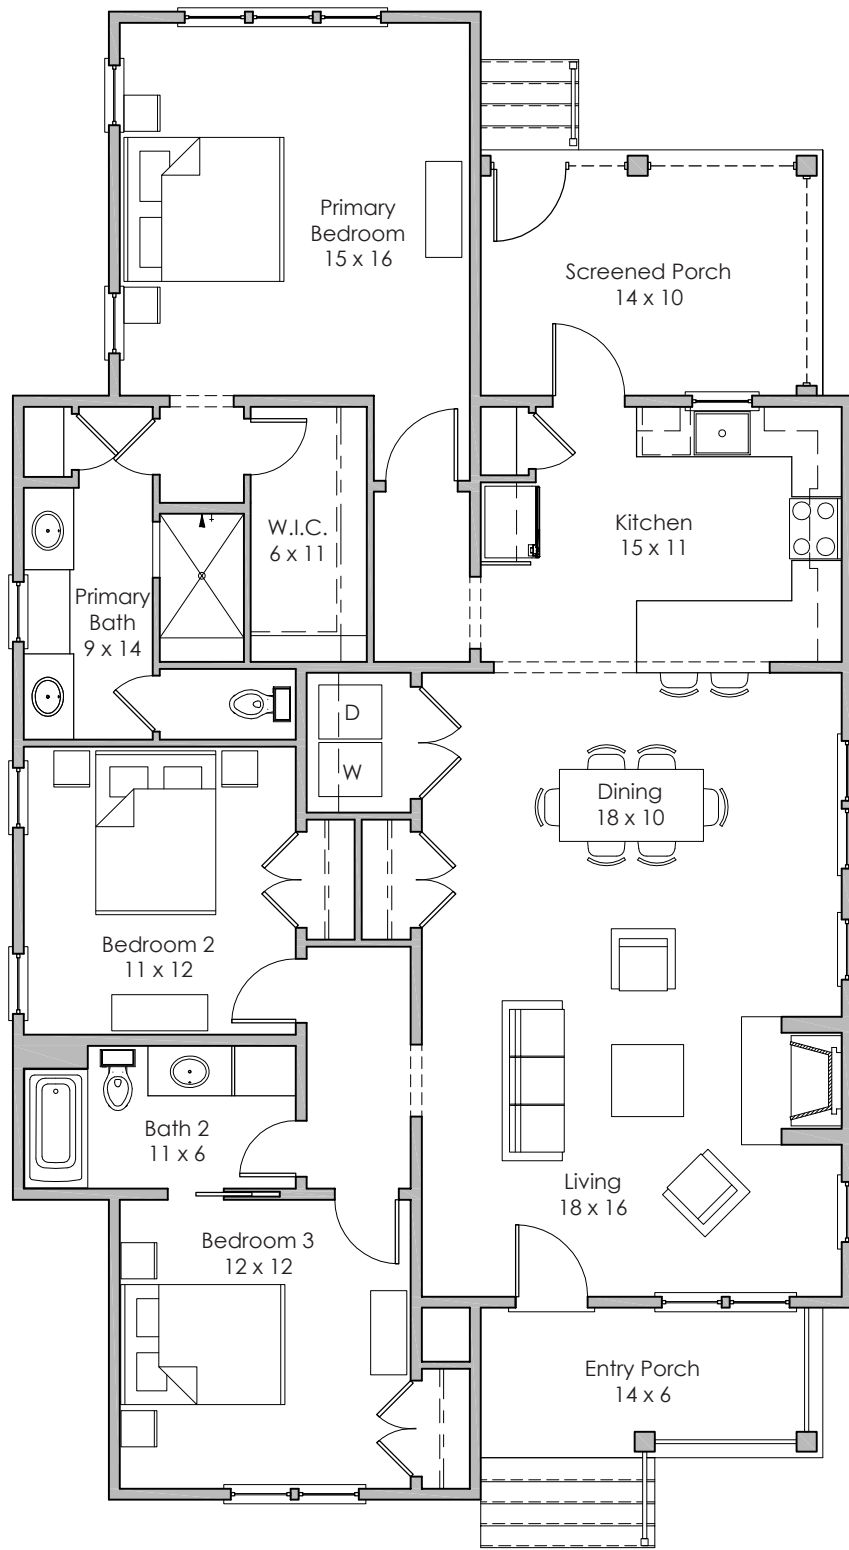

**Width x Depth:**  
43' x 42'

**NOTES:**

---

---

---

**Based in Bluffton, South Carolina**  
www.stateofminddesignshouseplans.com

**PLAN NO. 1638.03**

1,684 square feet | 3 bedroom | 2 bath