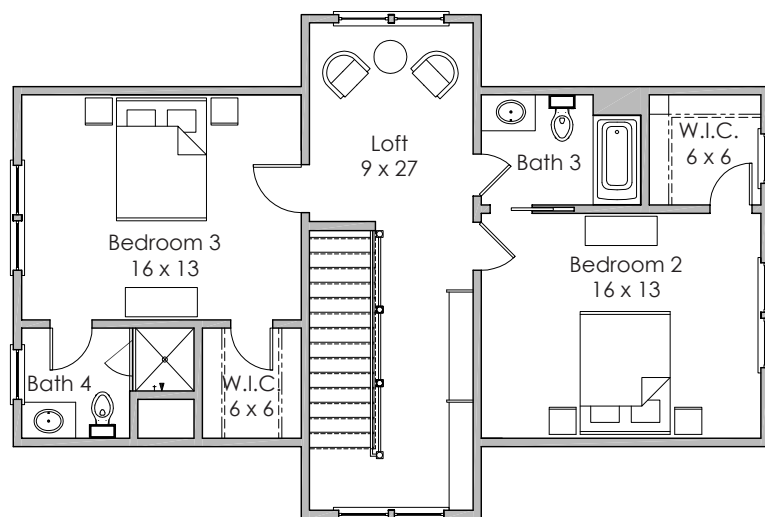

Width x Depth:  
54' x 56'

NOTES:

---

---

---

Based in Bluffton, South Carolina  
[www.stateofminddesignshouseplans.com](http://www.stateofminddesignshouseplans.com)

**PLAN NO. 1411**

2,808 square feet | 3 bedroom | 4 bath