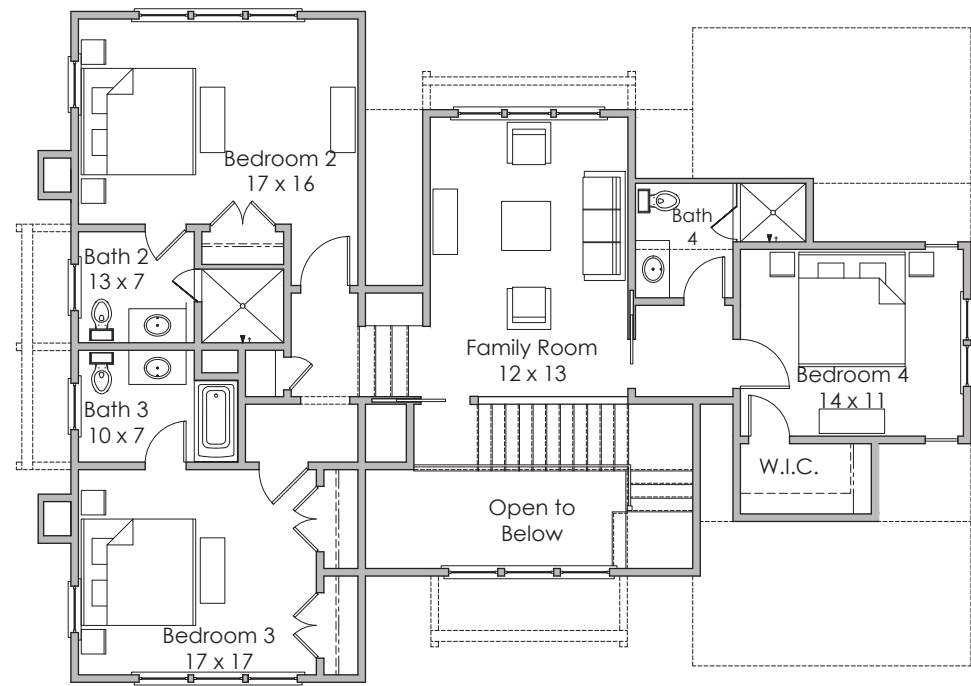

**Width x Depth:**  
69' x 63'

**NOTES:**

---

---

---

**Based in Bluffton, South Carolina**  
[www.stateofminddesignshouseplans.com](http://www.stateofminddesignshouseplans.com)

**PLAN NO. 1738**

**3,305 square feet | 4 bedroom | 4.5 bath**