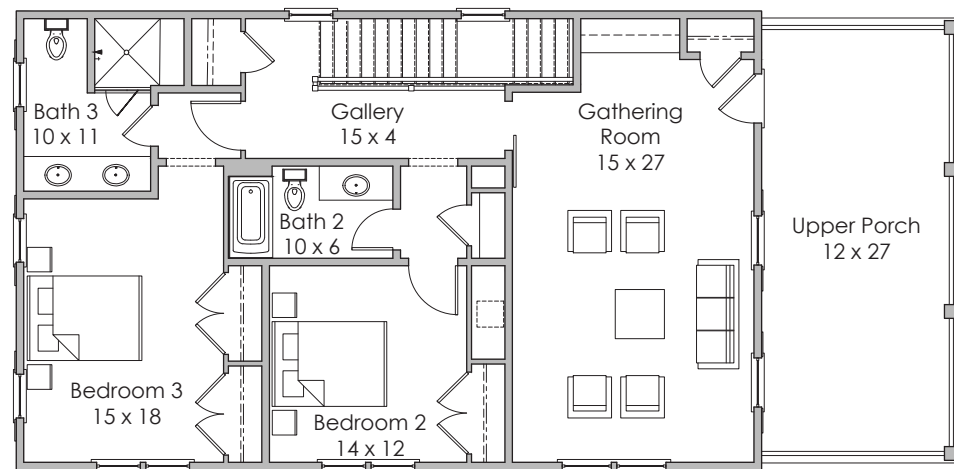

Width x Depth:  
56' x 68'

NOTES:

---

---

---

Based in Bluffton, South Carolina  
[www.stateofminddesignshouseplans.com](http://www.stateofminddesignshouseplans.com)

**PLAN NO. 1645**

**3,508 square feet | 3 bedroom | 3.5 bath**