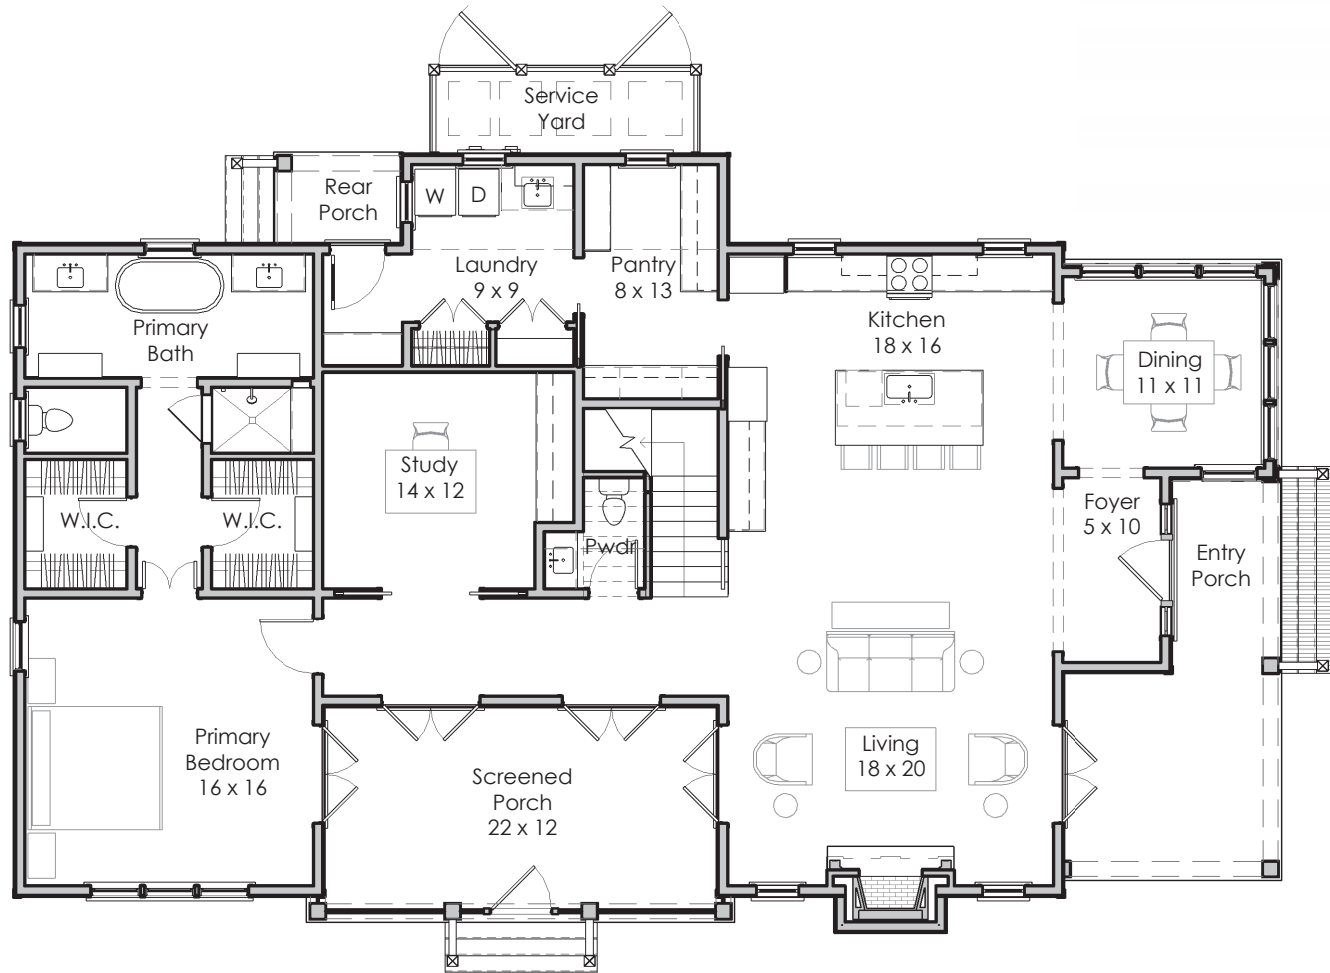

**Width x Depth:**  
45' x 75'

**NOTES:**

---

---

---

**PLAN NO. 1427**

**3,041 square feet | 3 bedroom | 2.5 bath**

**Width x Depth:**  
41' x 70'