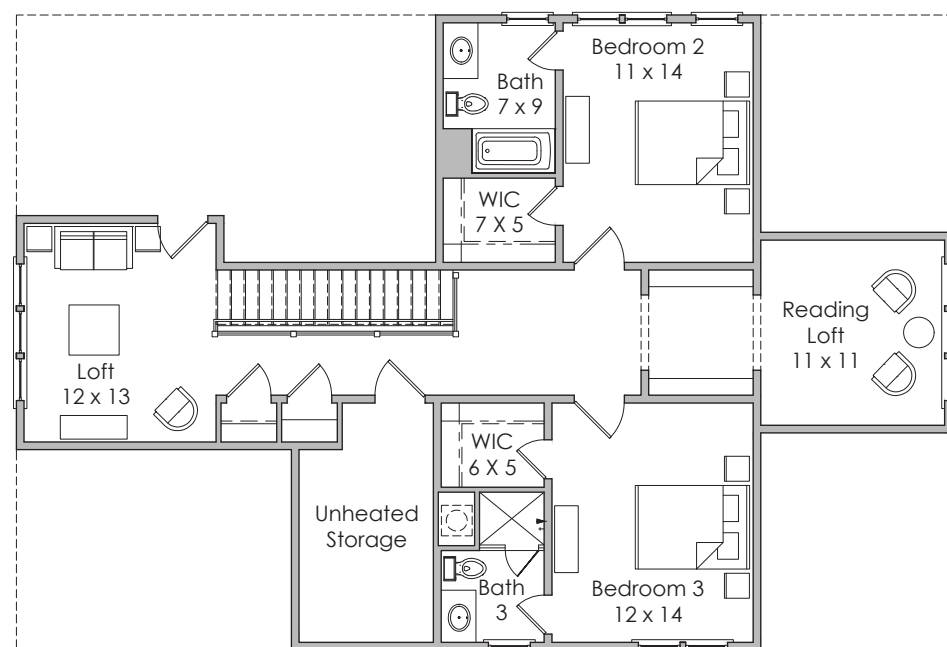

**Width x Depth:**  
90' x 52'

**NOTES:**

---

---

---

**Based in Bluffton, South Carolina**  
[www.stateofminddesignshouseplans.com](http://www.stateofminddesignshouseplans.com)

**PLAN NO. 1437**

**3,547 square feet | 3 bedroom | 3.5 bath**