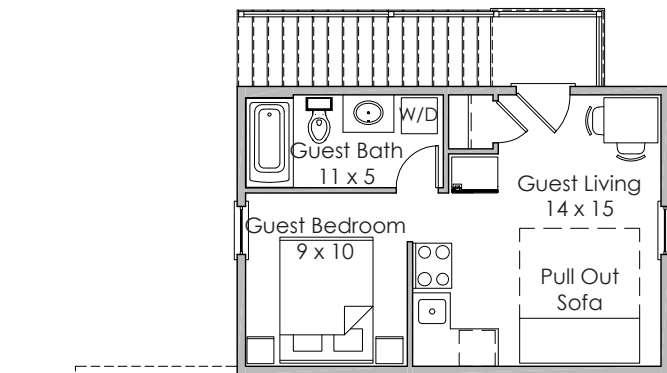

Width x Depth:  
43' x 42'

**NOTES:**

---

---

---

Based in Bluffton, South Carolina  
[www.stateofminddesignshouseplans.com](http://www.stateofminddesignshouseplans.com)

**PLAN NO. 1655**

2,037 square feet | 3 bedroom | 2.5 bath