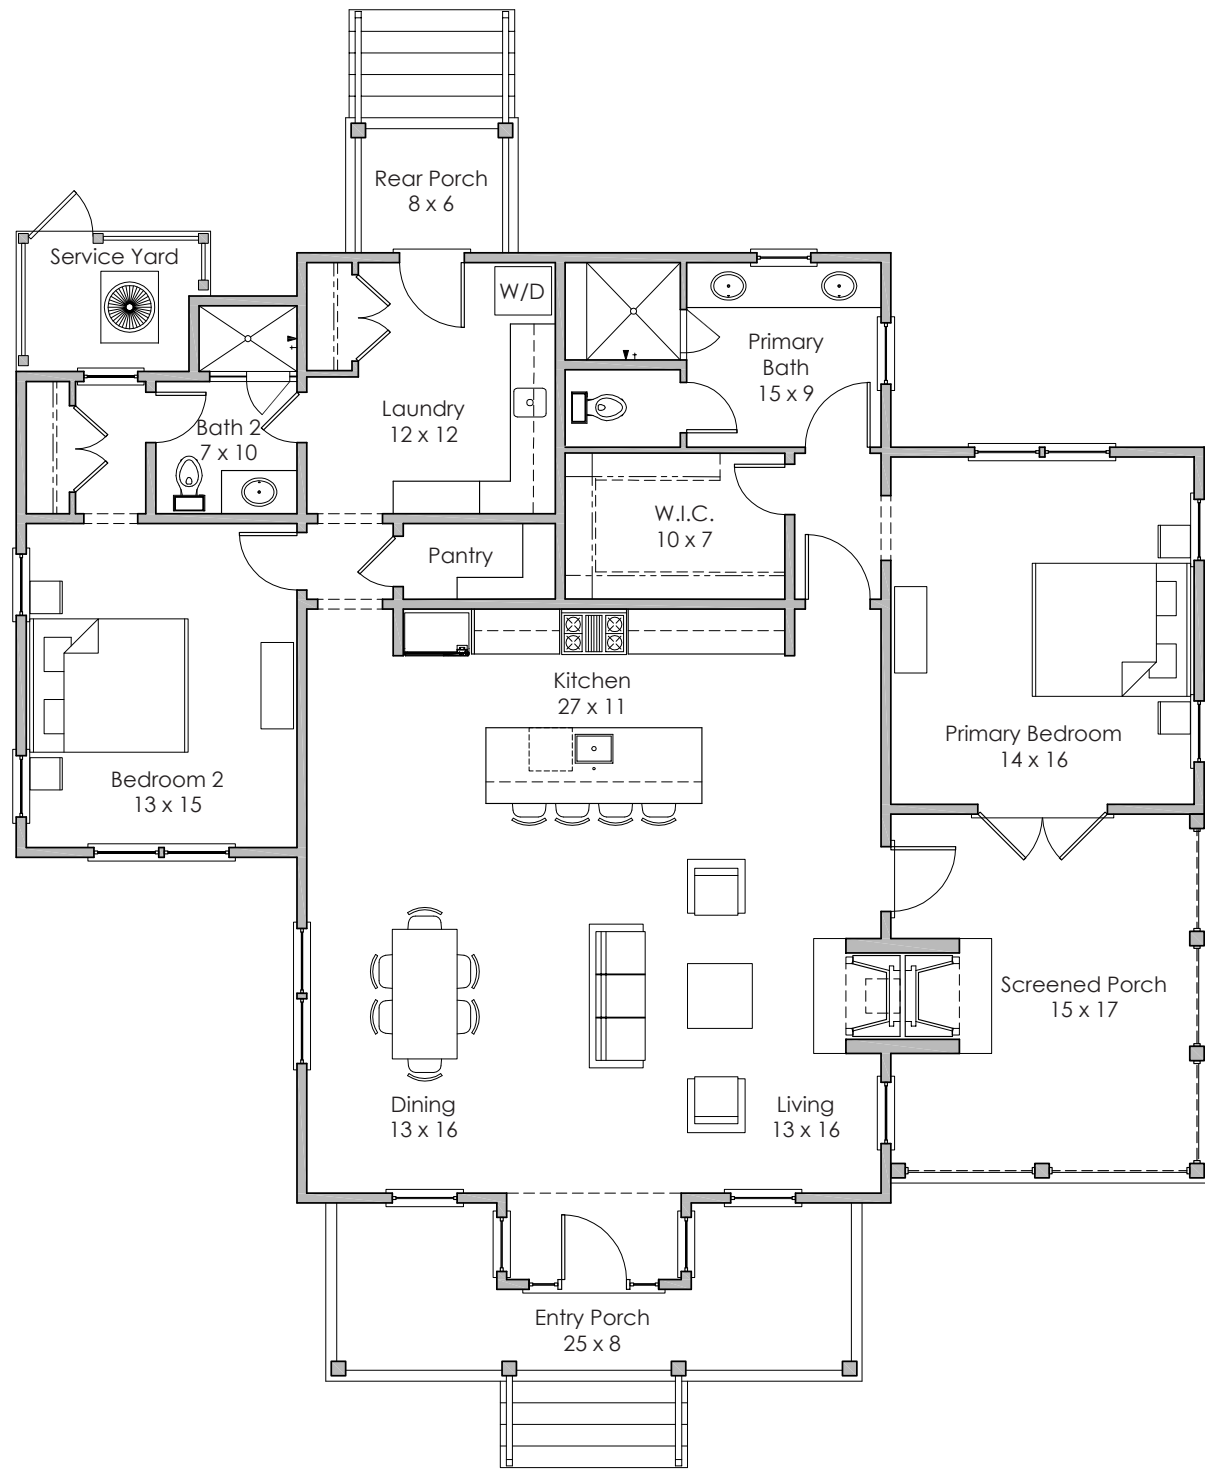

Width x Depth:  
44' x 36'

**NOTES:**

---

---

---

Based in Bluffton, South Carolina  
[www.stateofminddesignshouseplans.com](http://www.stateofminddesignshouseplans.com)

**PLAN NO. 1827**

**1,801 square feet | 2 bedroom | 2 bath**