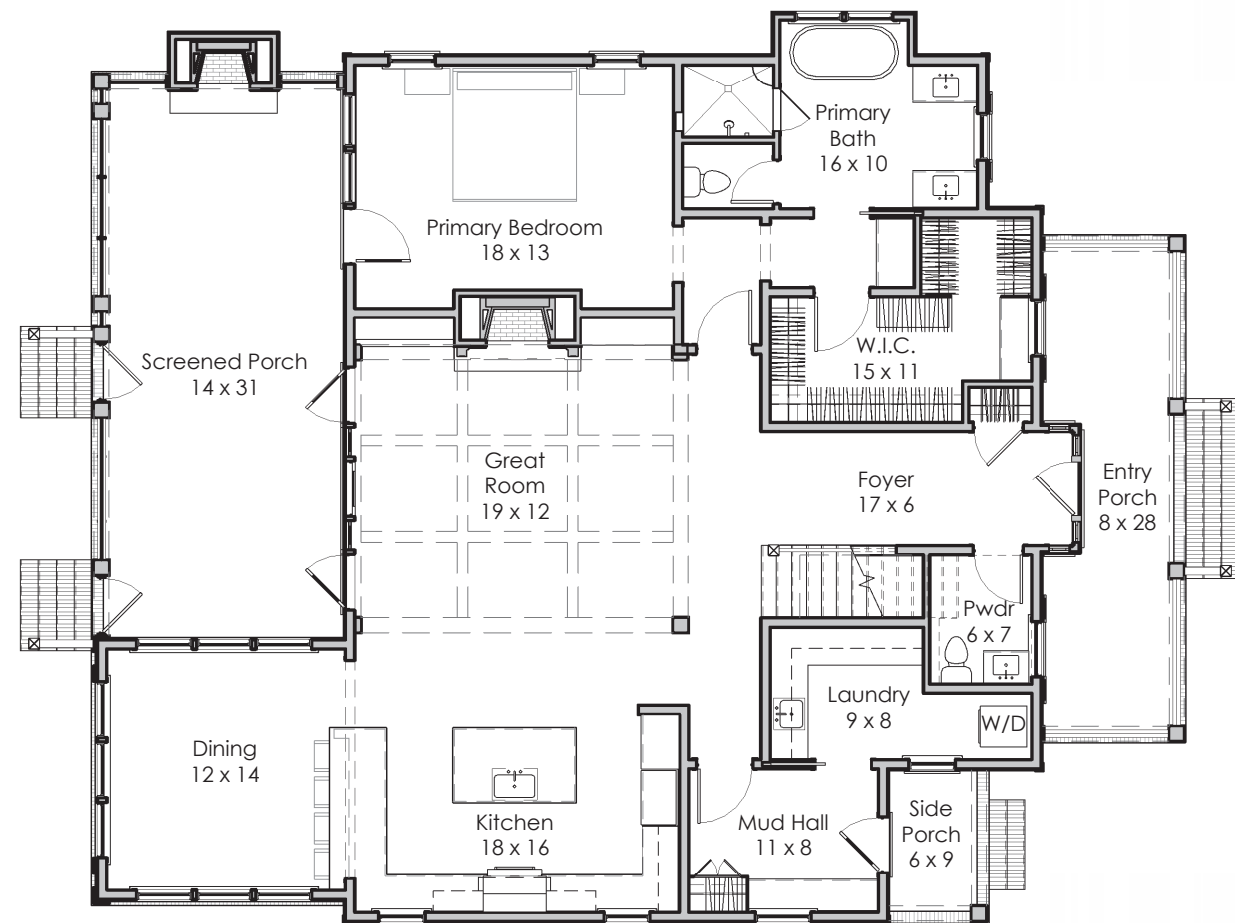

**Width x Depth:**  
59' x 65'

**NOTES:**

---

---

---

**Based in Bluffton, South Carolina**  
[www.stateofminddesignshouseplans.com](http://www.stateofminddesignshouseplans.com)

**PLAN NO. 1419**

**3,337 square feet | 3 bedroom | 3.5 bath**