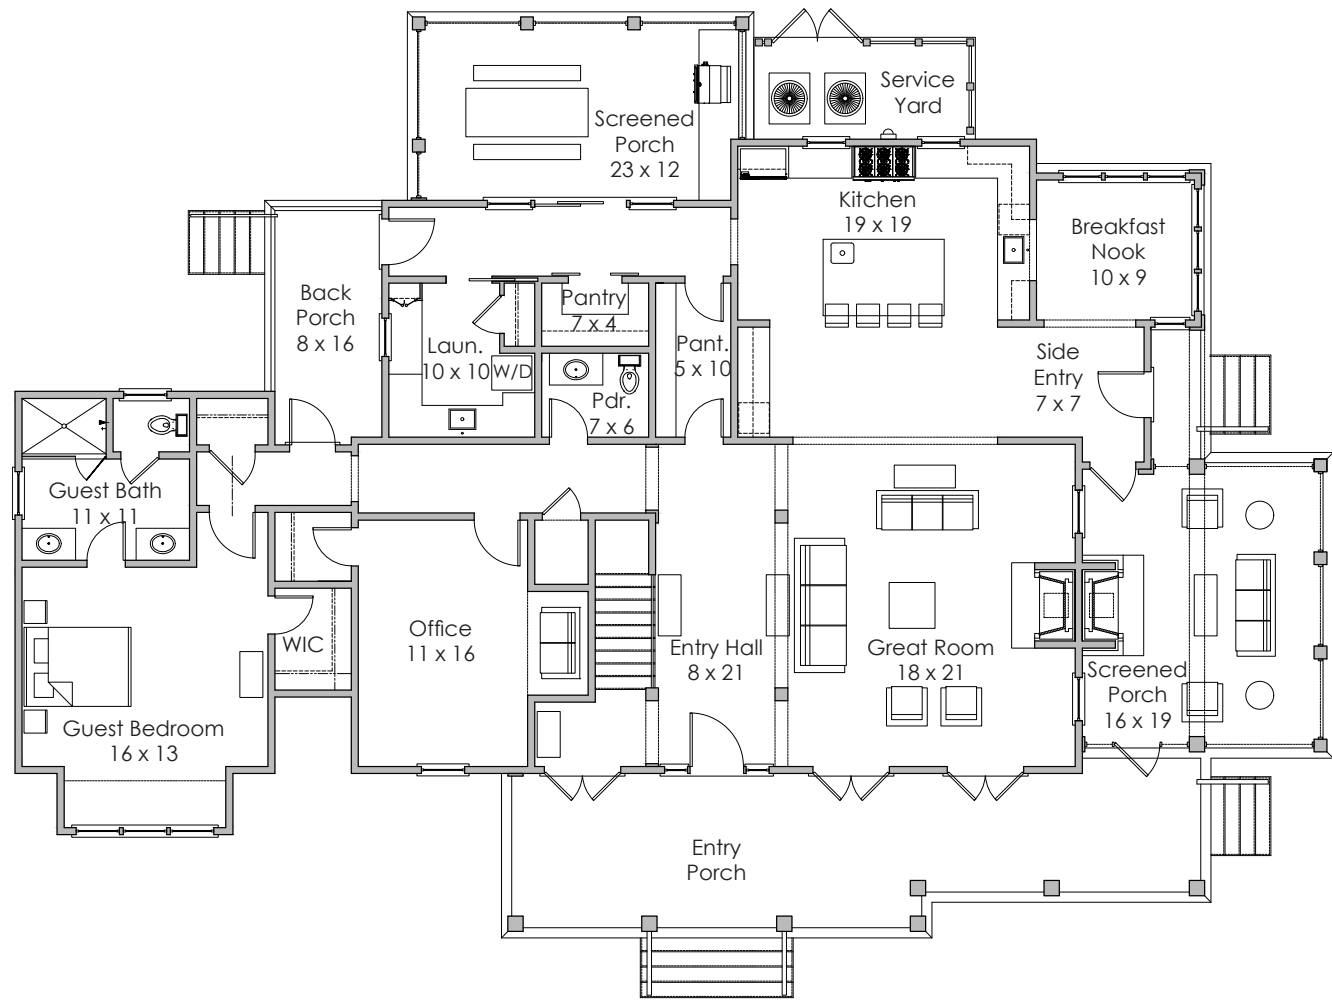

**NOTES:**

---

---

---

**Based in Bluffton, South Carolina**  
[www.stateofminddesignshouseplans.com](http://www.stateofminddesignshouseplans.com)

**PLAN NO. 1707**

**3,865 square feet | 3 bedroom | 3.5 bath**