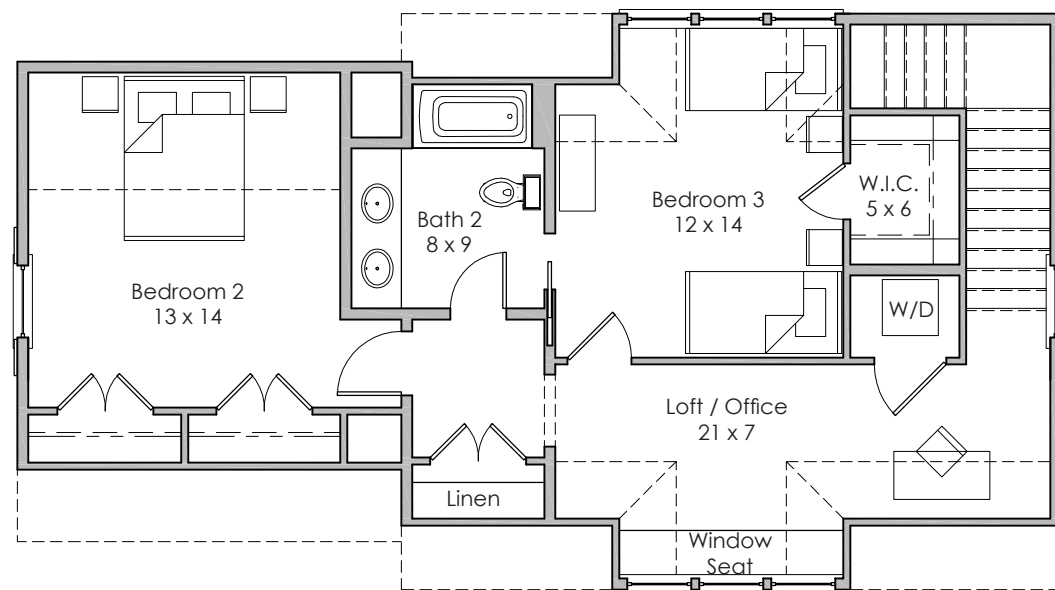

Width x Depth:  
46' x 65'

NOTES:

---

---

---

Based in Bluffton, South Carolina  
[www.stateofminddesignshouseplans.com](http://www.stateofminddesignshouseplans.com)

**PLAN NO. 1535.02**

1,790 square feet | 3 bedroom | 2 bath