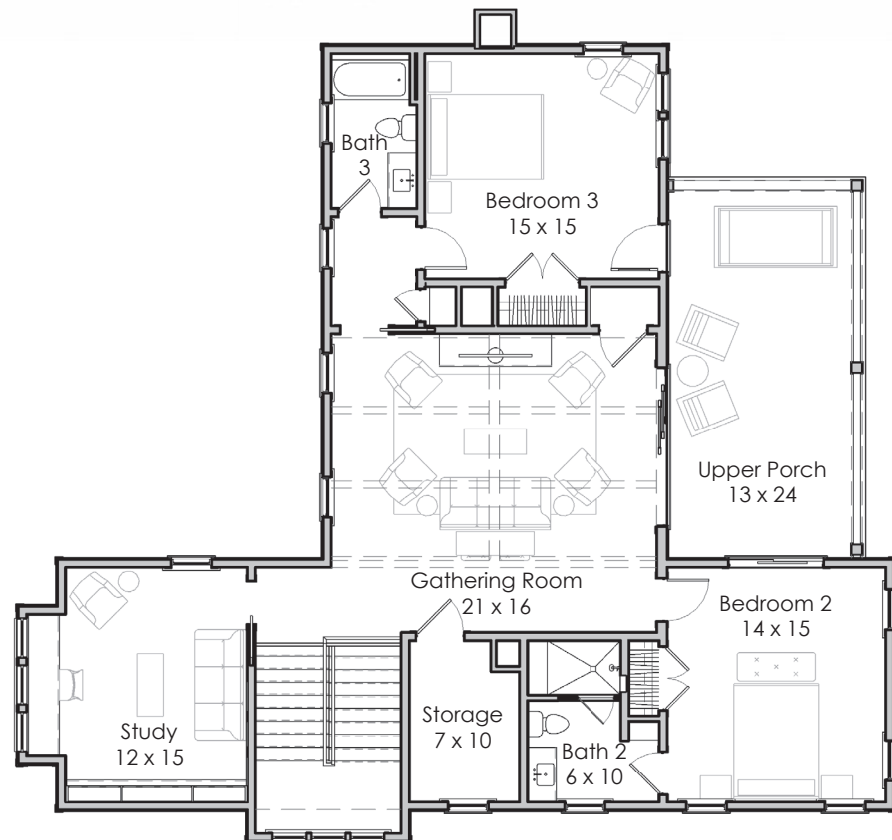

**Width x Depth:**  
68' x 63'

**NOTES:**

---

---

---

**Based in Bluffton, South Carolina**  
[www.stateofminddesignshouseplans.com](http://www.stateofminddesignshouseplans.com)

**PLAN NO. 1654**

**4,004 square feet | 3 bedroom | 3.5 bath**