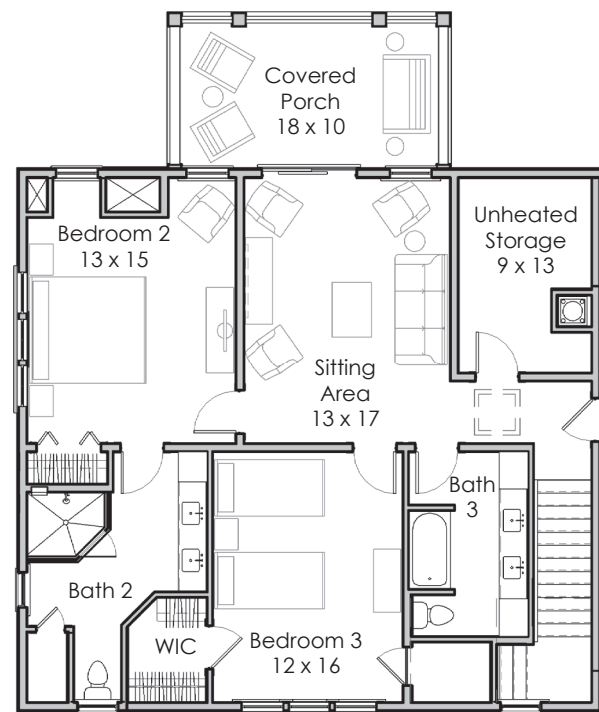

Width x Depth:  
59' x 69'

**NOTES:**

---

---

---

**PLAN NO. 1510**

**3,650 square feet | 3 bedroom | 3.5 bath**

**Width x Depth:**  
74' x 65'