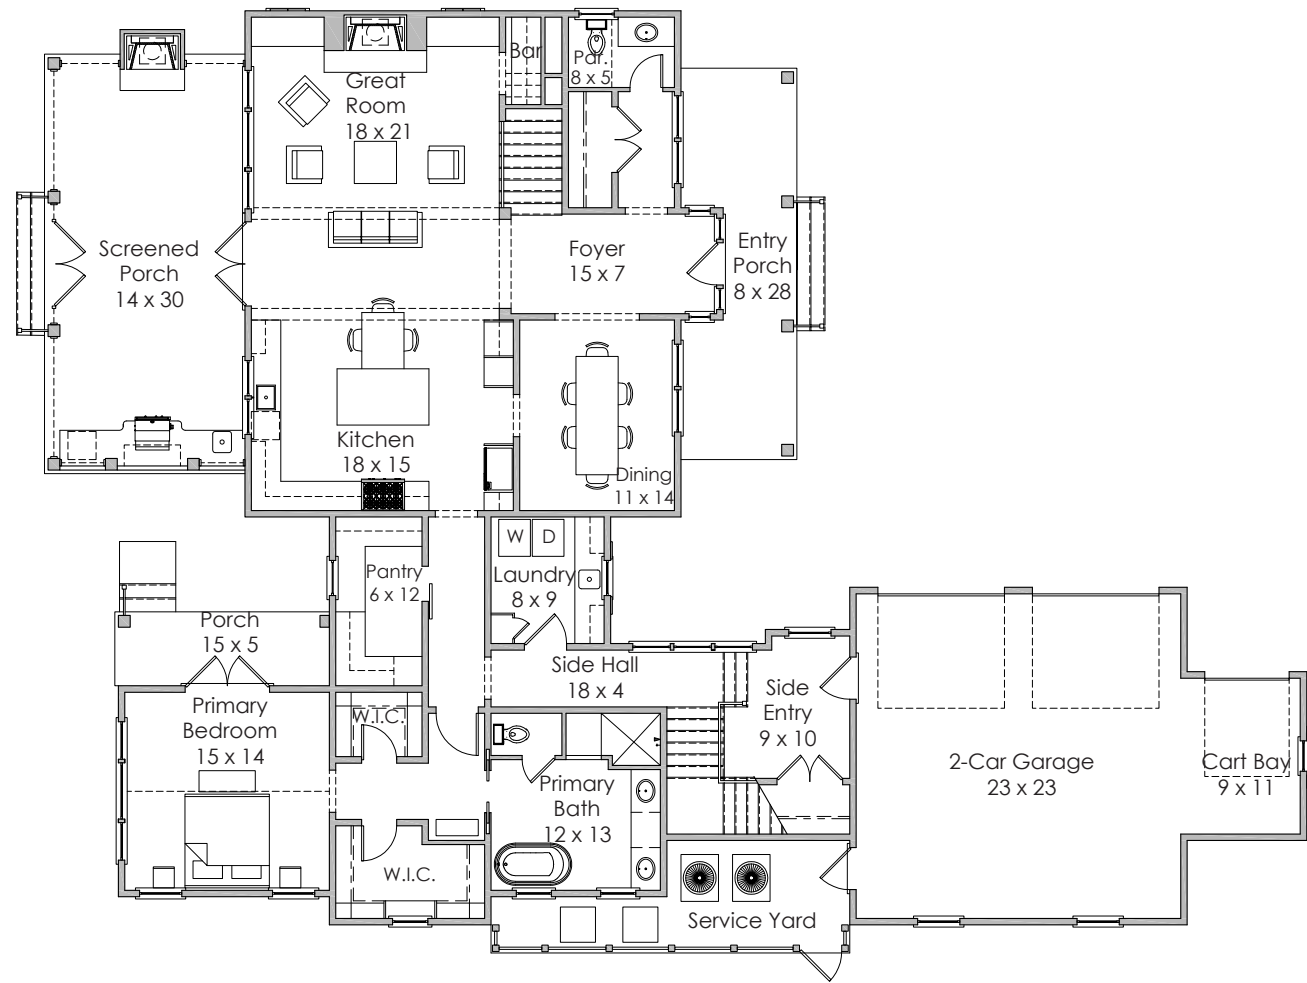

PLAN NO. 1608

3,383 square feet | 4 bedroom | 4.5 bath

Width x Depth:
65' x 90'

NOTES:

Based in Bluffton, South Carolina
www.stateofminddesignshouseplans.com