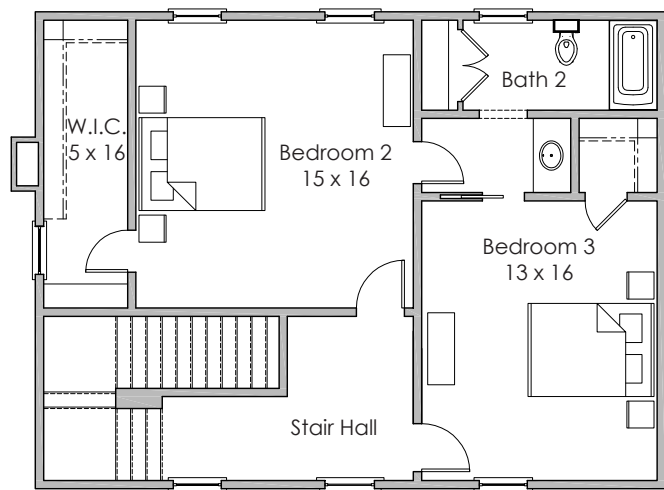

**NOTES:**

---

---

---

**Based in Bluffton, South Carolina**  
[www.stateofminddesignshouseplans.com](http://www.stateofminddesignshouseplans.com)

**PLAN NO. 1717**

**2,434 square feet | 3 bedroom | 2.5 bath**