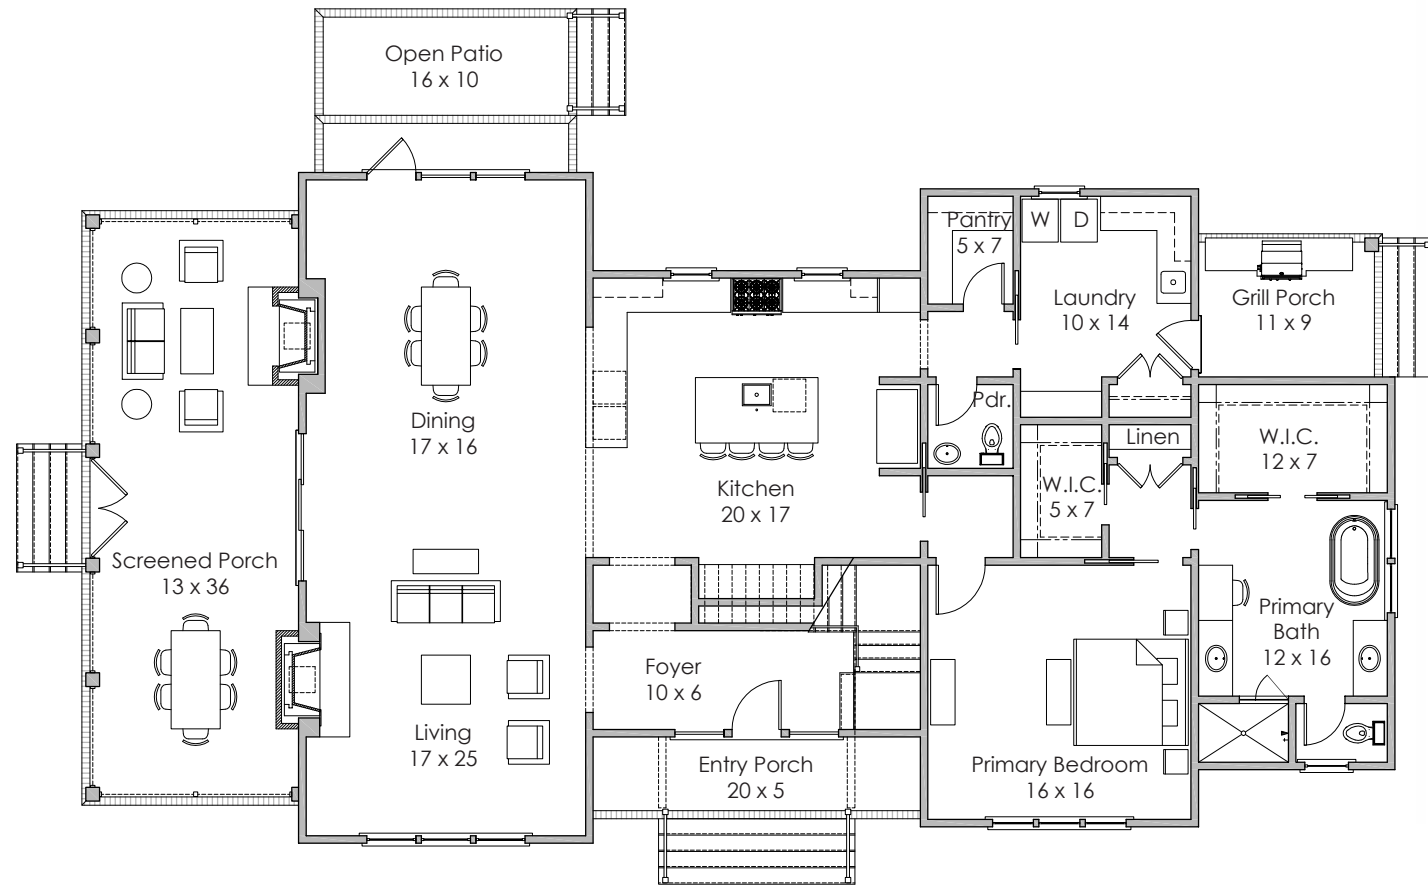

**Width x Depth:**  
69' x 63'

**NOTES:**

---

---

---

**Based in Bluffton, South Carolina**  
[www.stateofminddesignshouseplans.com](http://www.stateofminddesignshouseplans.com)

**PLAN NO. 1738**

**3,305 square feet | 4 bedroom | 4.5 bath**