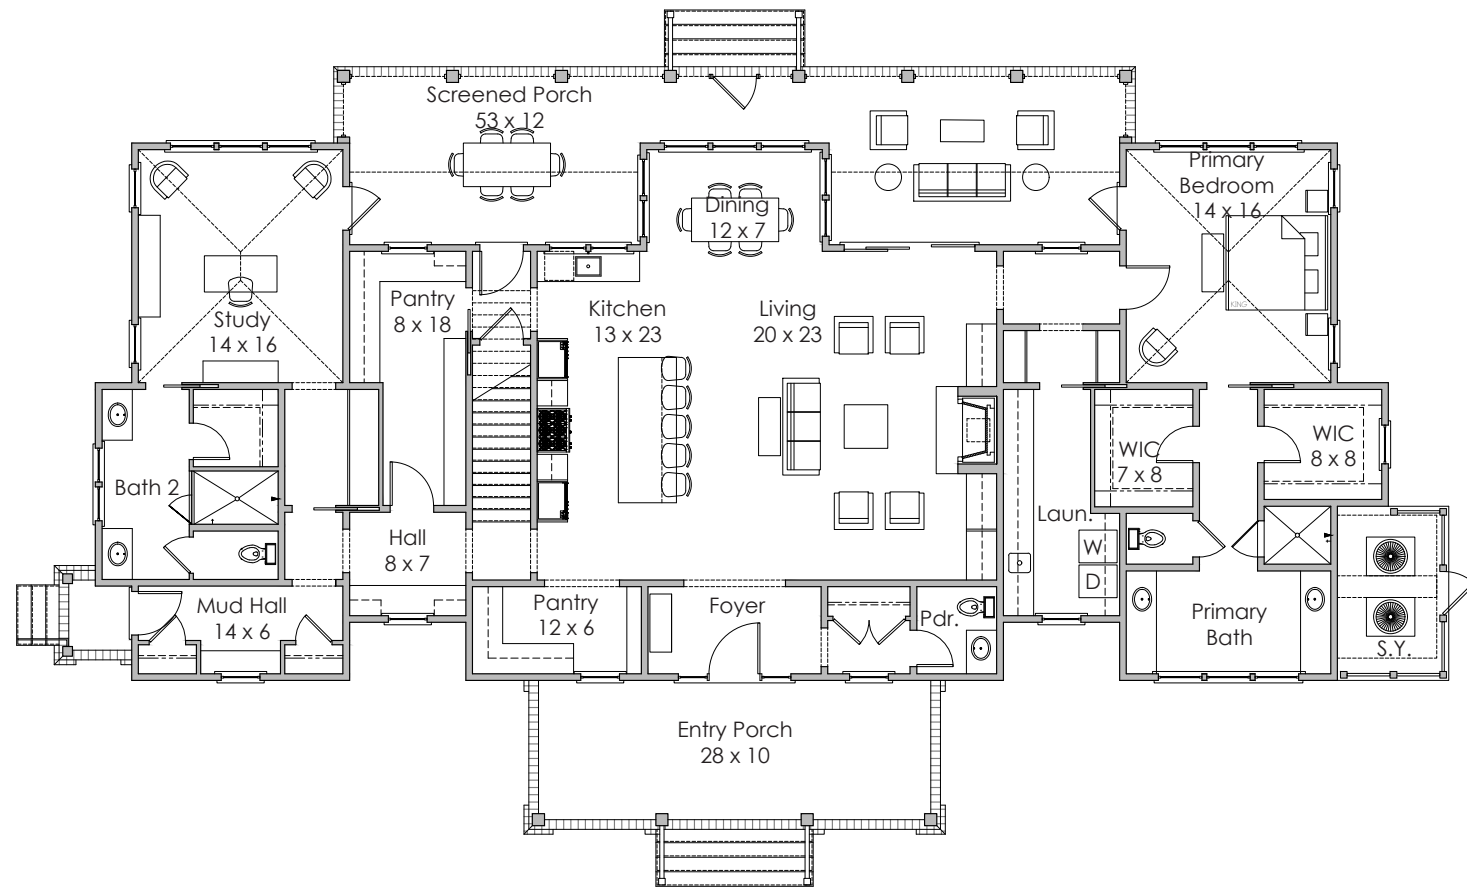

**NOTES:**

---

---

---

**Based in Bluffton, South Carolina**  
[www.stateofminddesignshouseplans.com](http://www.stateofminddesignshouseplans.com)

**PLAN NO. 1808**

3,780 square feet | 4 bedroom | 4.5 bath

Width x Depth:  
89' x 52'