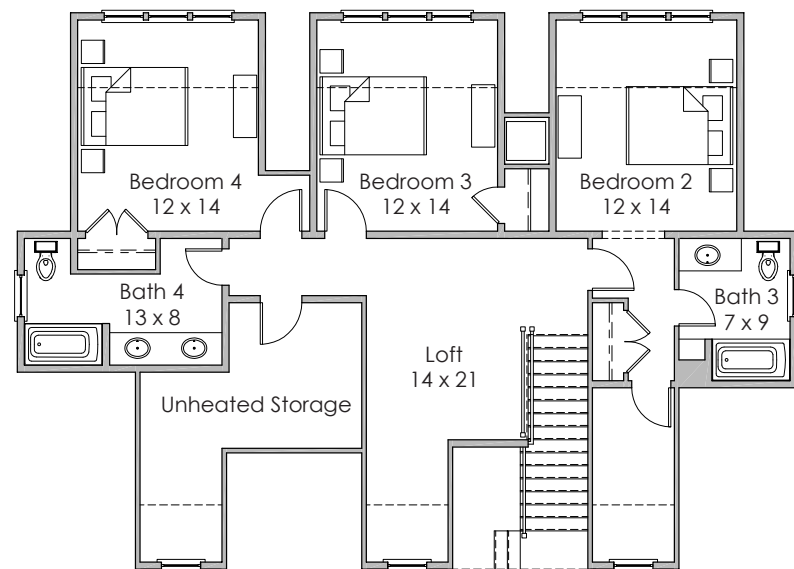

**Width x Depth:**  
51' x 61'

**NOTES:**

---

---

---

**Based in Bluffton, South Carolina**  
[www.stateofminddesignshouseplans.com](http://www.stateofminddesignshouseplans.com)

**PLAN NO. 1504**

**3,345 square feet | 4 bedroom | 4 bath**