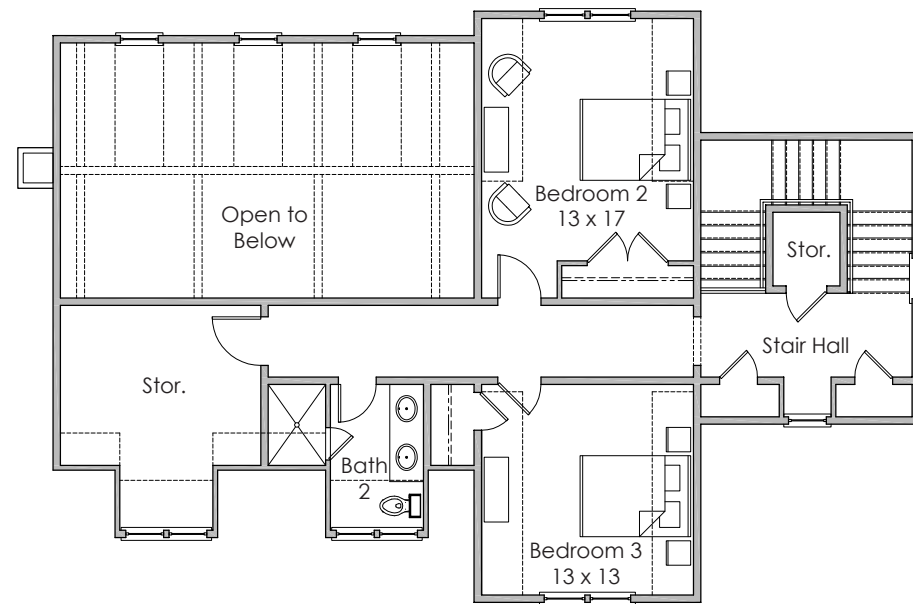

**Width x Depth:**  
70' x 59'

**NOTES:**

---

---

---

**Based in Bluffton, South Carolina**  
[www.stateofminddesignshouseplans.com](http://www.stateofminddesignshouseplans.com)

**PLAN NO. 1843**

3,220 square feet | 3 bedroom | 2.5 bath