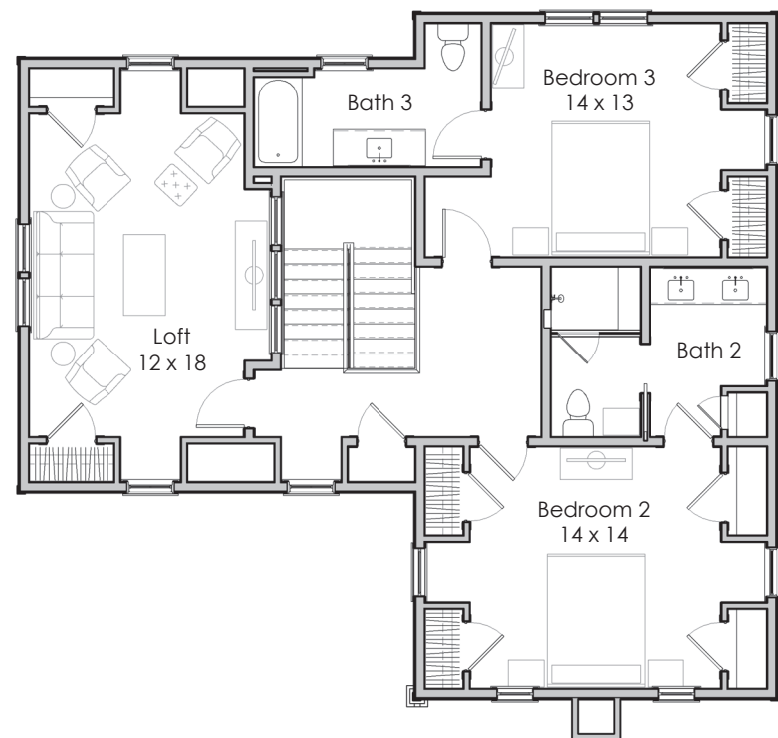

PLAN NO. 1629

3,398 square feet | 3 bedroom | 3.5 bath

Width x Depth:
51' x 73'

NOTES:

Based in Bluffton, South Carolina
www.stateofminddesignshouseplans.com