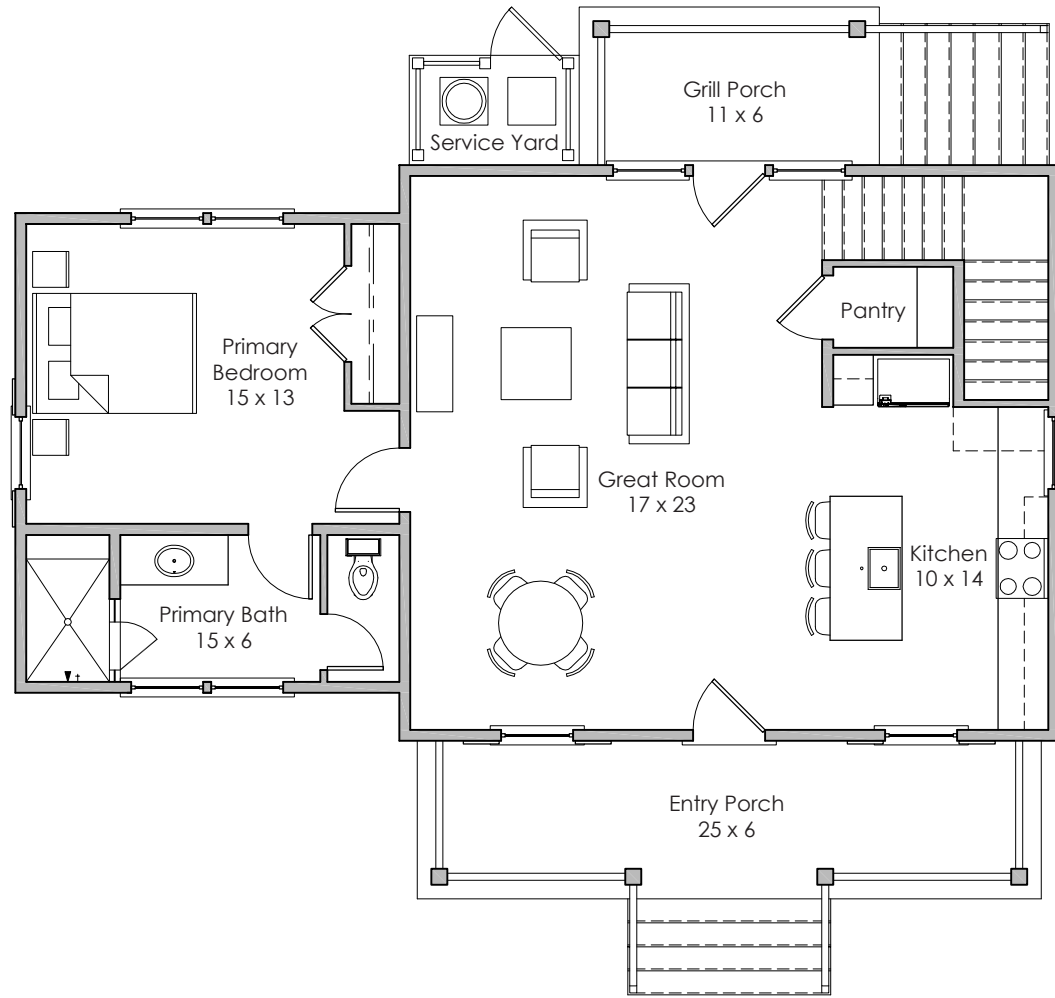

Width x Depth:  
46' x 65'

NOTES:

---

---

---

Based in Bluffton, South Carolina  
[www.stateofminddesignshouseplans.com](http://www.stateofminddesignshouseplans.com)

**PLAN NO. 1535.02**

1,790 square feet | 3 bedroom | 2 bath