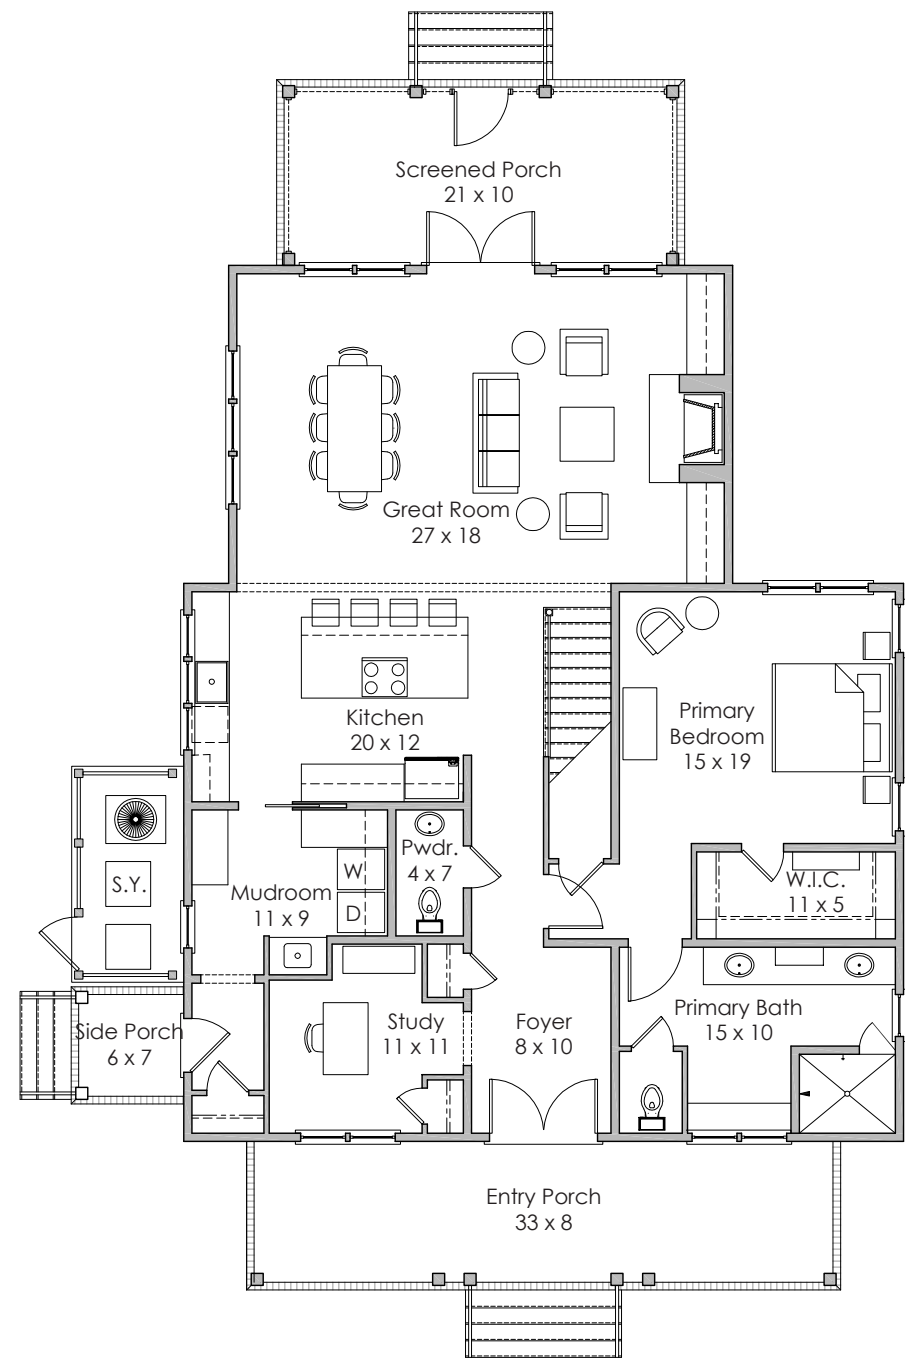

**Width x Depth:**  
65' x 47'

**NOTES:**

---

---

---

**Based in Bluffton, South Carolina**  
[www.stateofminddesignshouseplans.com](http://www.stateofminddesignshouseplans.com)

**PLAN NO. 1813**

2,441 square feet | 3 bedroom | 3.5 bath