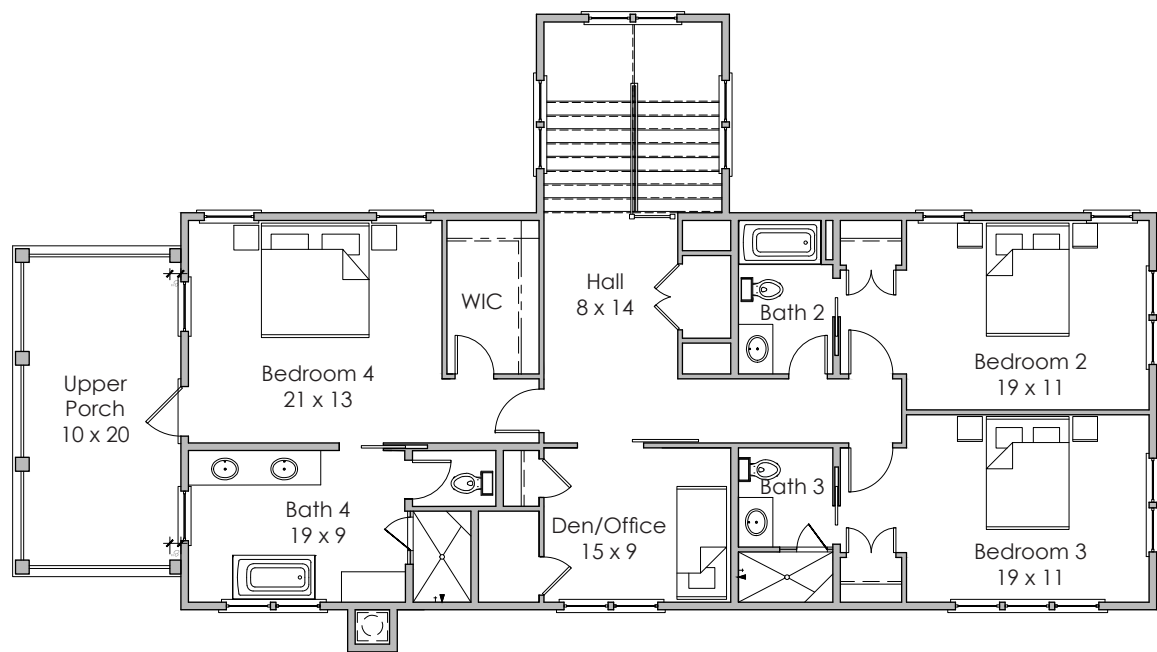

NOTES:

---

---

---

Based in Bluffton, South Carolina  
[www.stateofminddesignshouseplans.com](http://www.stateofminddesignshouseplans.com)

**PLAN NO. 1714**

**3,859 square feet | 4 bedroom | 4.5 bath**

**Width x Depth:**  
54' x 79'