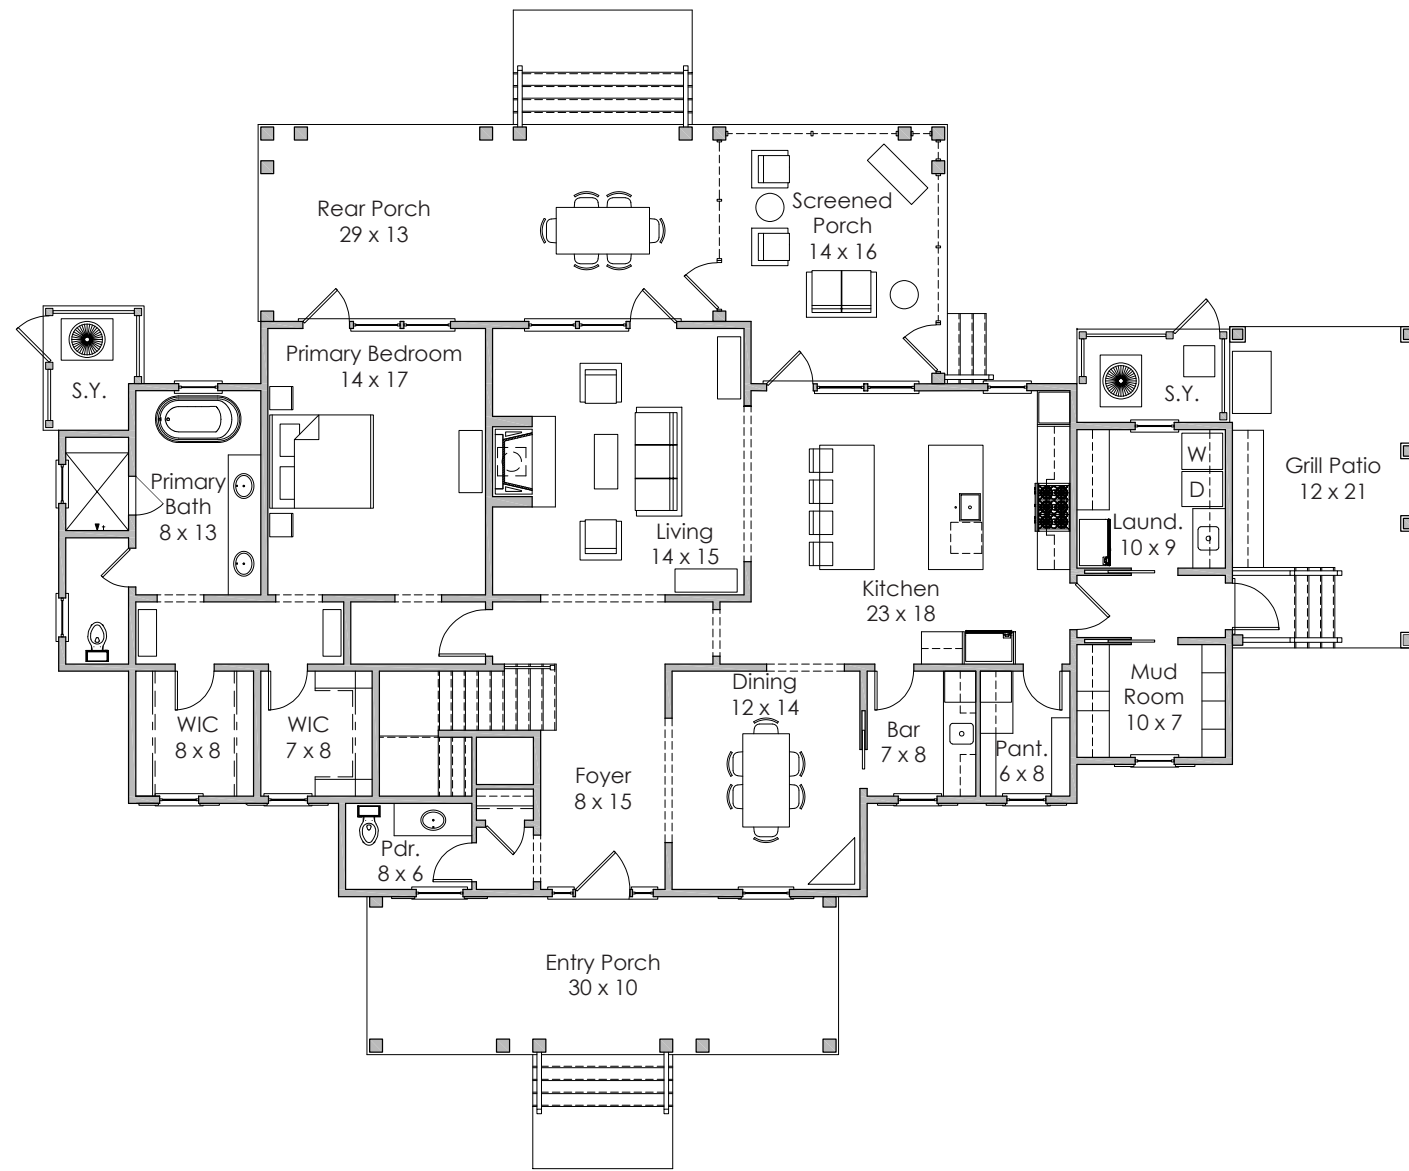

**Width x Depth:**  
56' x 68'

**NOTES:**

---

---

---

**Based in Bluffton, South Carolina**  
[www.stateofminddesignshouseplans.com](http://www.stateofminddesignshouseplans.com)

**PLAN NO. 1613**

3,515 square feet | 4 bedroom | 4.5 bath