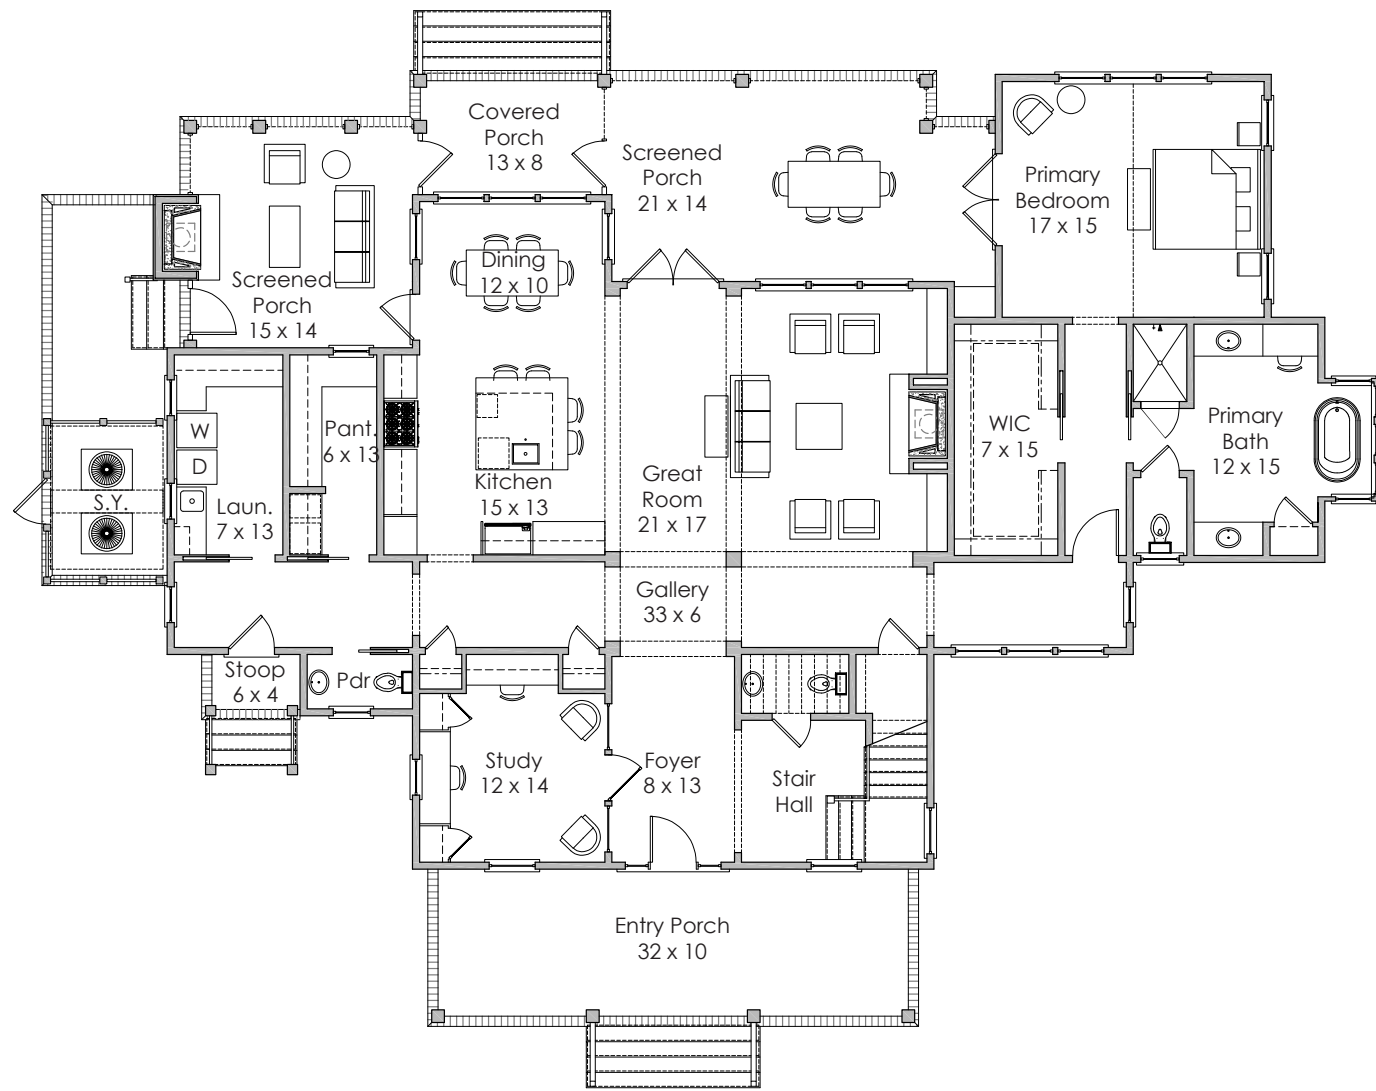

**Width x Depth:**  
86' x 60'

**NOTES:**

---

---

---

**Based in Bluffton, South Carolina**  
[www.stateofminddesignshouseplans.com](http://www.stateofminddesignshouseplans.com)

**PLAN NO. 1755**

3,939 square feet | 3 bedroom | 3.5 bath