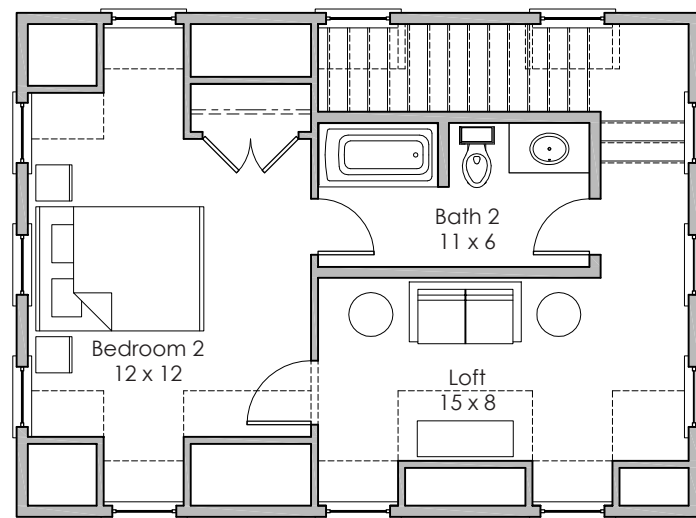

**NOTES:**

---

---

---

**Based in Bluffton, South Carolina**  
[www.stateofminddesignshouseplans.com](http://www.stateofminddesignshouseplans.com)

**PLAN NO. 1807.03**

**1,563 square feet | 2 bedroom | 2.5 bath**