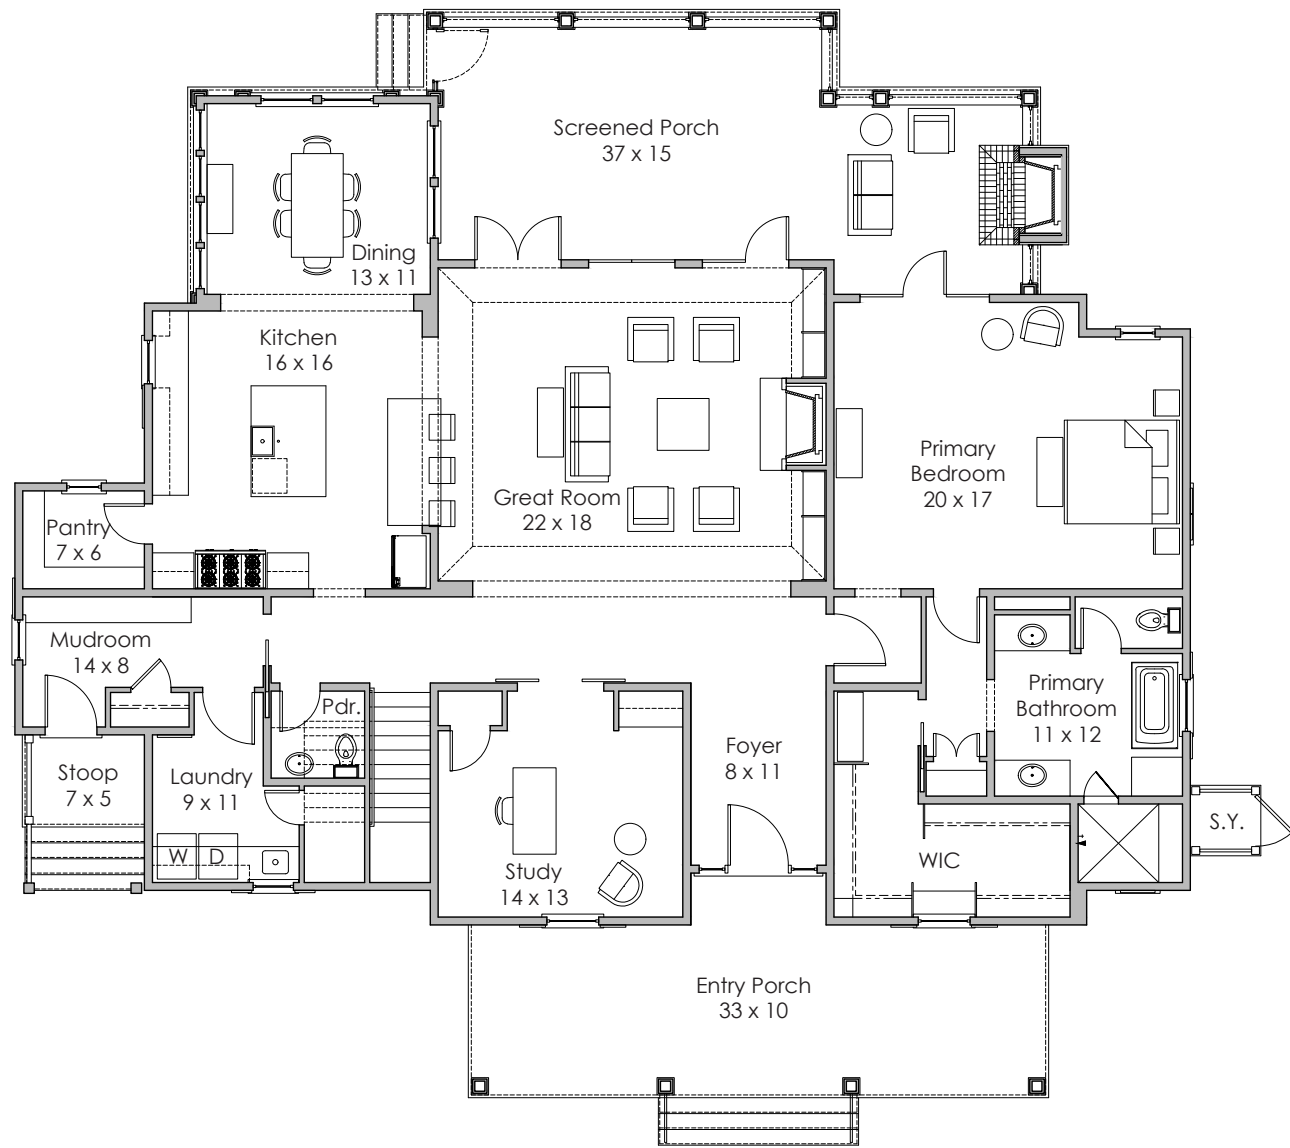

Width x Depth:  
80' x 62'

NOTES:

---

---

---

Based in Bluffton, South Carolina  
[www.stateofminddesignshouseplans.com](http://www.stateofminddesignshouseplans.com)

**PLAN NO. 1611**

**3,956 square feet | 4 bedroom | 3.5 bath**