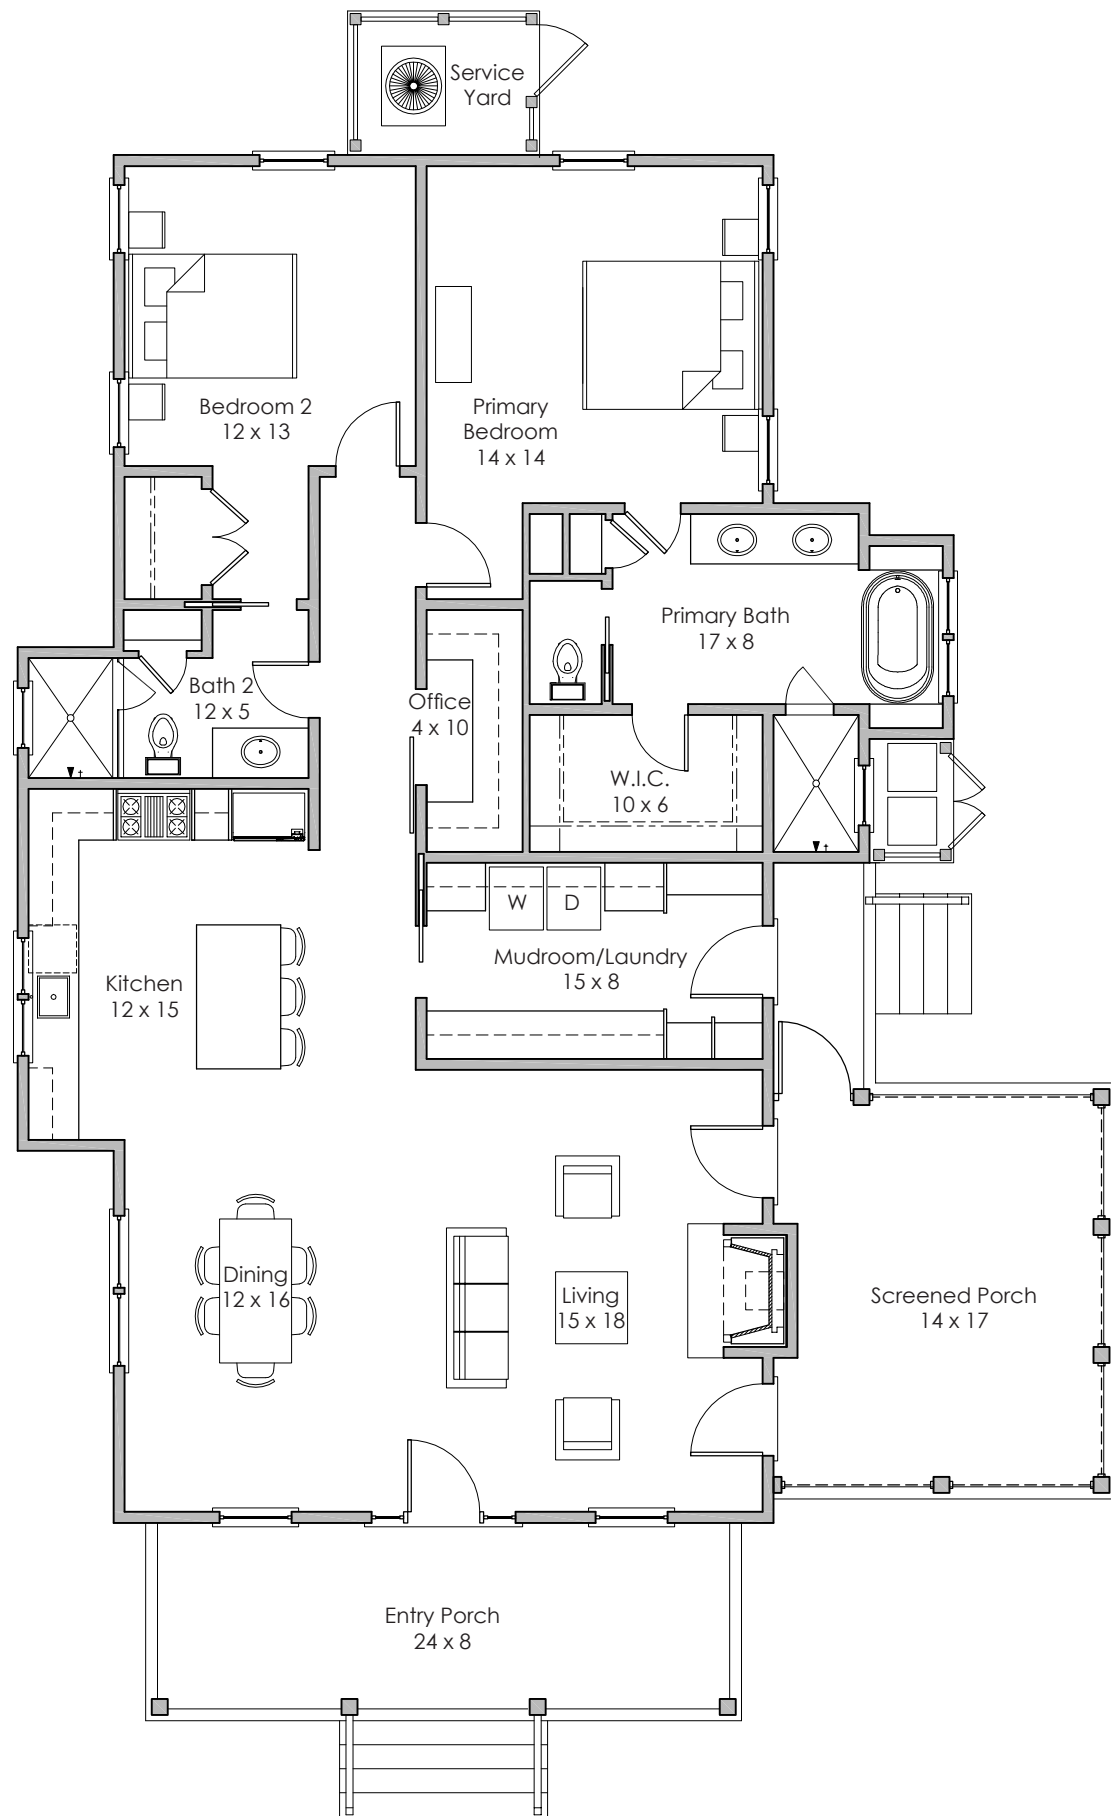

Width x Depth:  
35' x 64'

NOTES:

---

---

---

Based in Bluffton, South Carolina  
[www.stateofminddesignshouseplans.com](http://www.stateofminddesignshouseplans.com)

**PLAN NO. 1713**

1,737 square feet | 2 bedroom | 2 bath