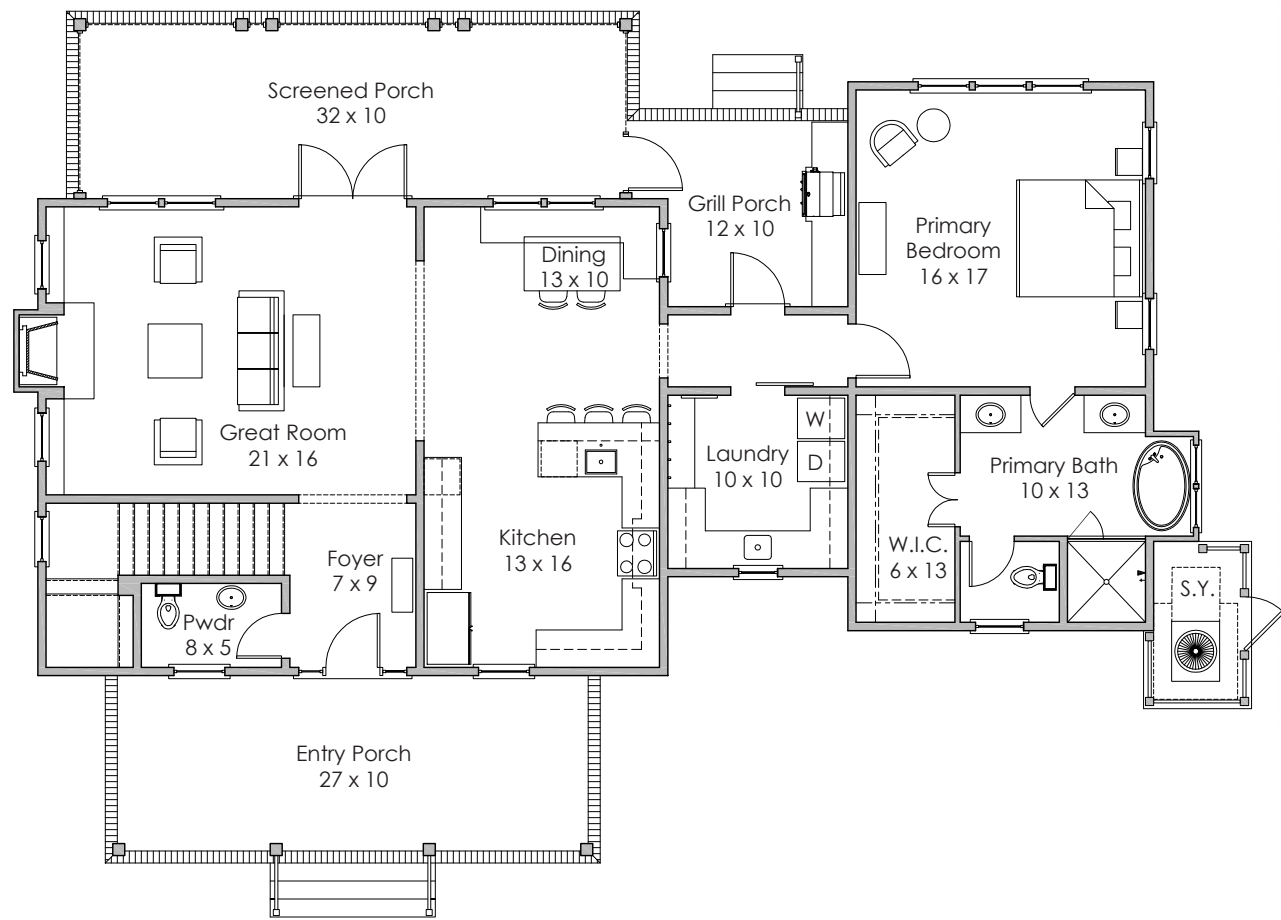

**NOTES:**

---

---

---

**Based in Bluffton, South Carolina**  
[www.stateofminddesignshouseplans.com](http://www.stateofminddesignshouseplans.com)

**PLAN NO. 1717**

**2,434 square feet | 3 bedroom | 2.5 bath**