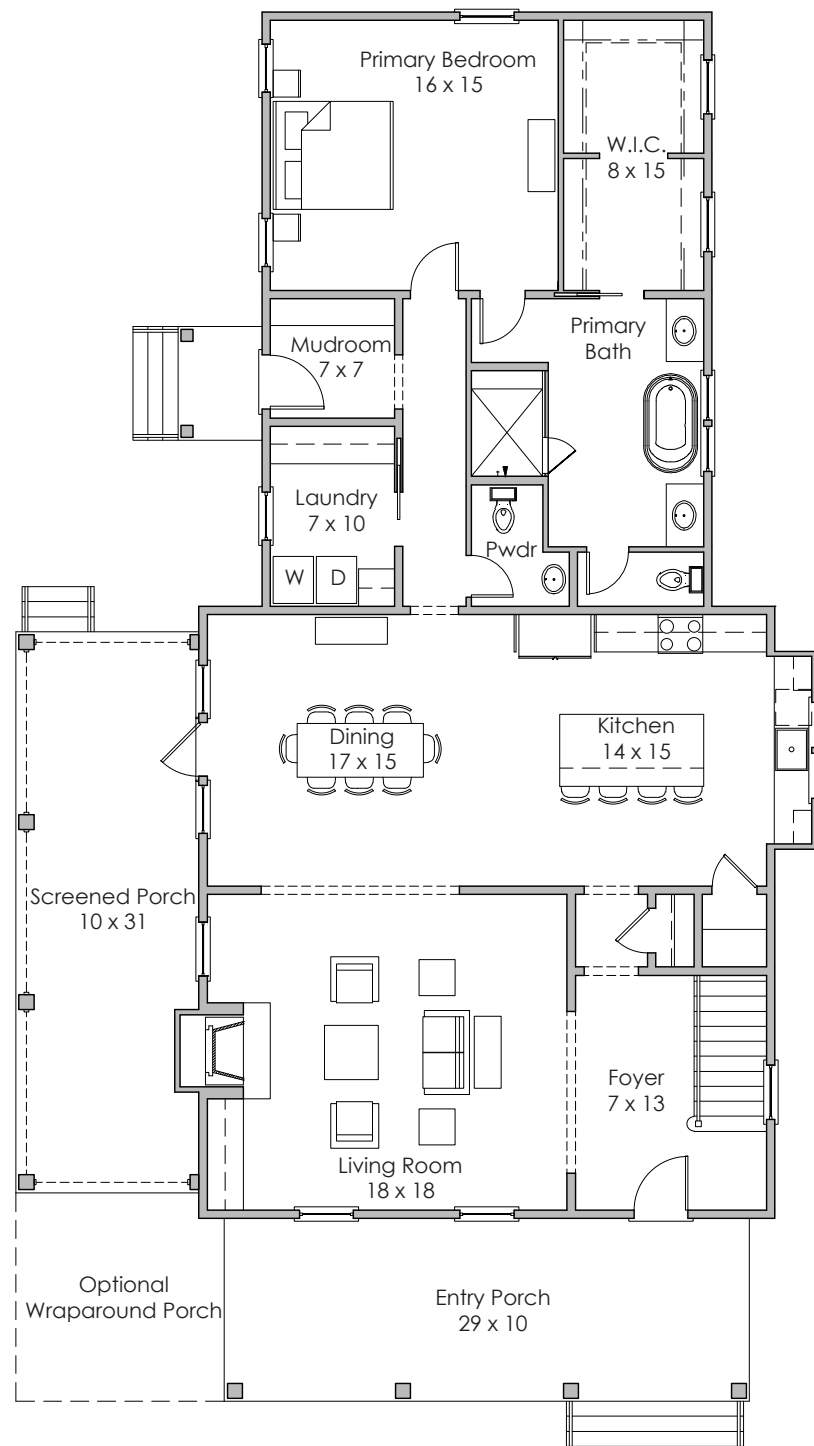

**Width x Depth:**  
54' x 103'

**NOTES:**

---

---

---

**Based in Bluffton, South Carolina**  
[www.stateofminddesignshouseplans.com](http://www.stateofminddesignshouseplans.com)

**PLAN NO. 1823.02**

**3,000 square feet | 3 bedroom | 3.5 bath**