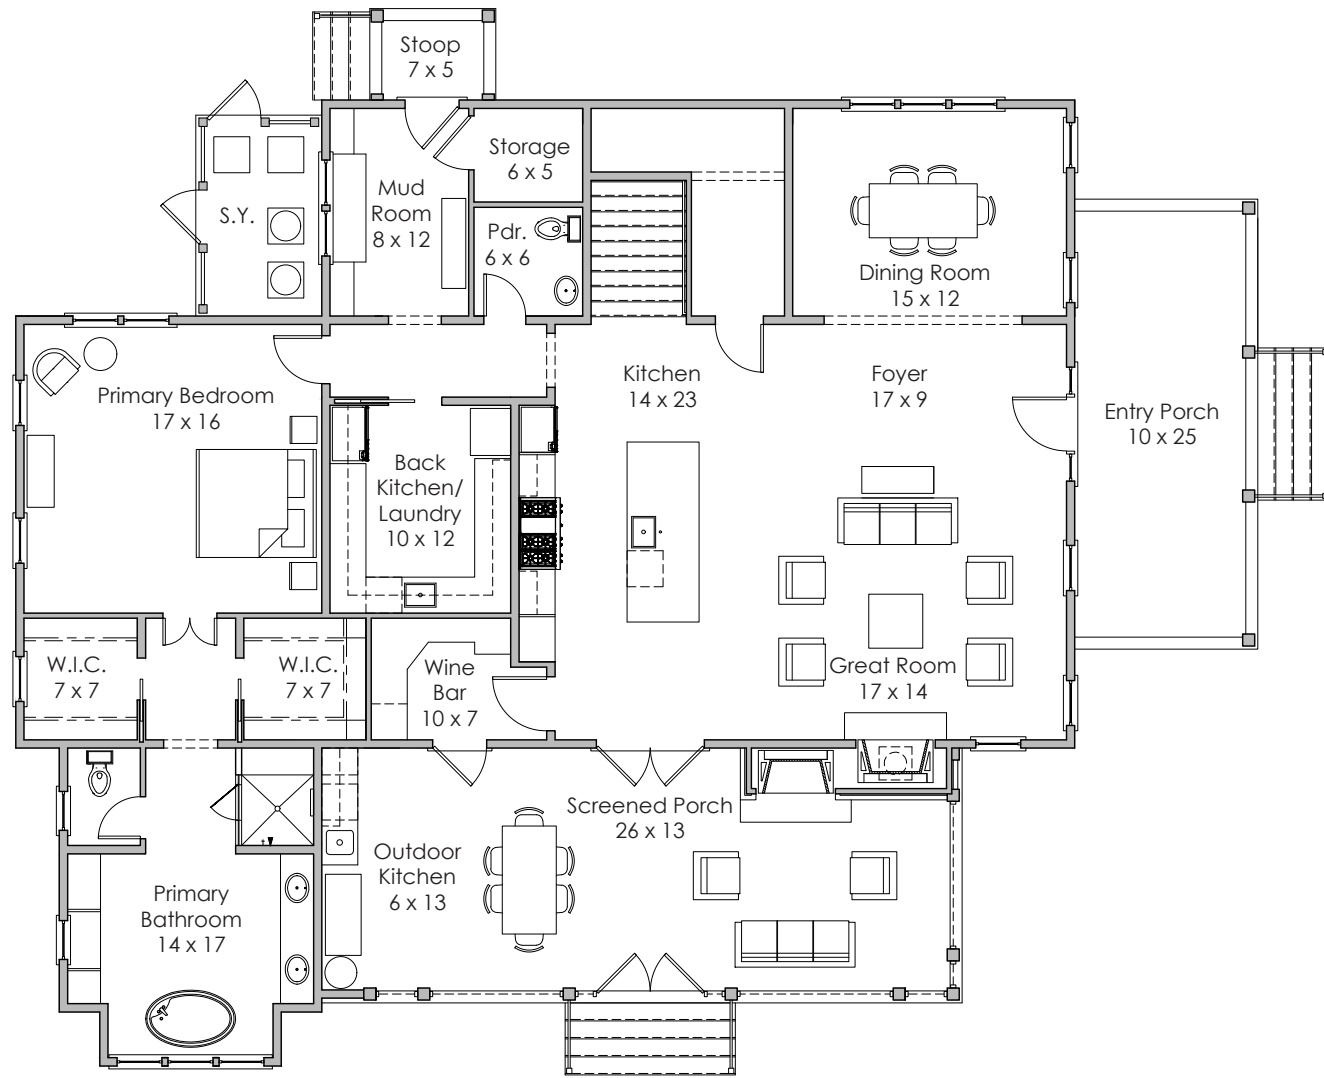

**Width x Depth:**  
97' x 61'

**NOTES:**

---

---

---

**Based in Bluffton, South Carolina**  
[www.stateofminddesignshouseplans.com](http://www.stateofminddesignshouseplans.com)

**PLAN NO. 1541**

3,622 square feet | 4 bedroom | 4.5 bath