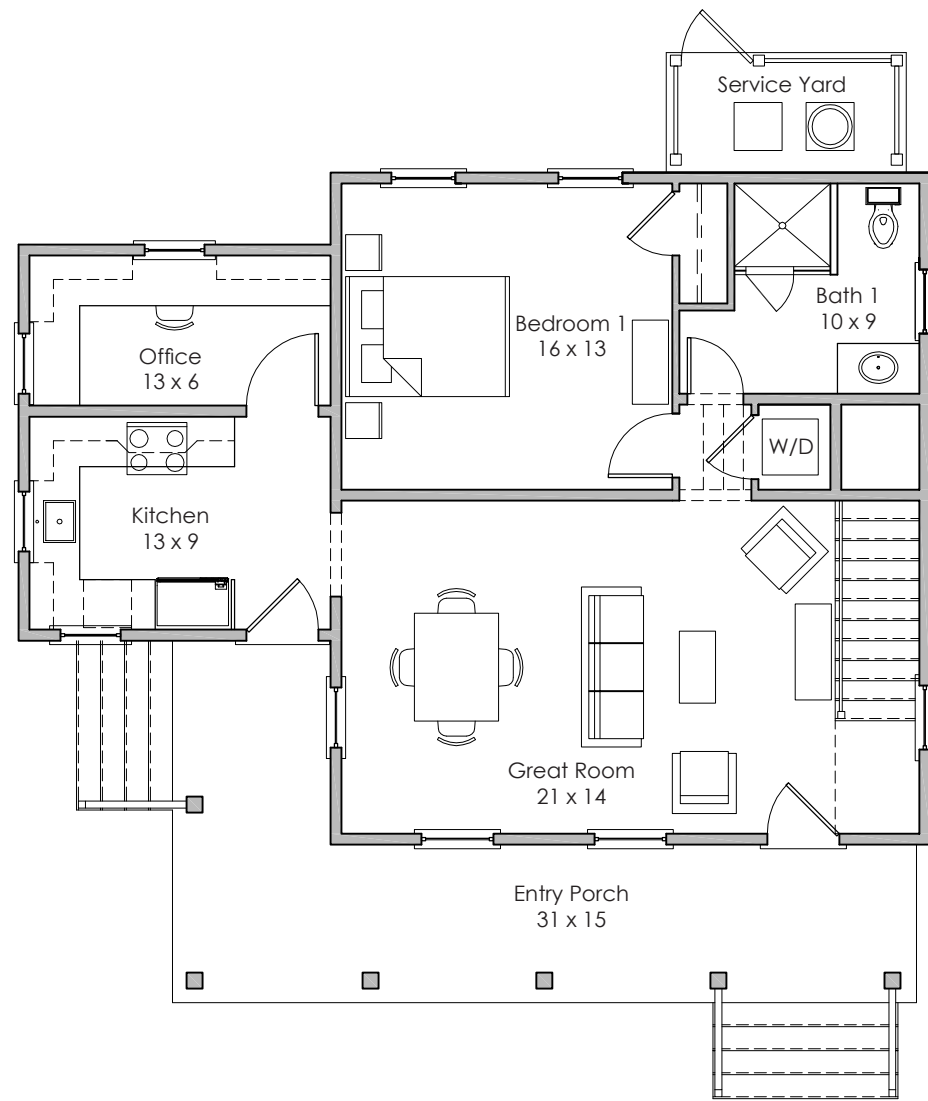

STATE OF  
MIND  
DESIGNS  
CURATED HOME PLANS

**PLAN NO. 1535.01**

**1,486 square feet | 2 bedroom | 2 bath**

**Width x Depth:**  
38' x 34'

**NOTES:**

---

---

---