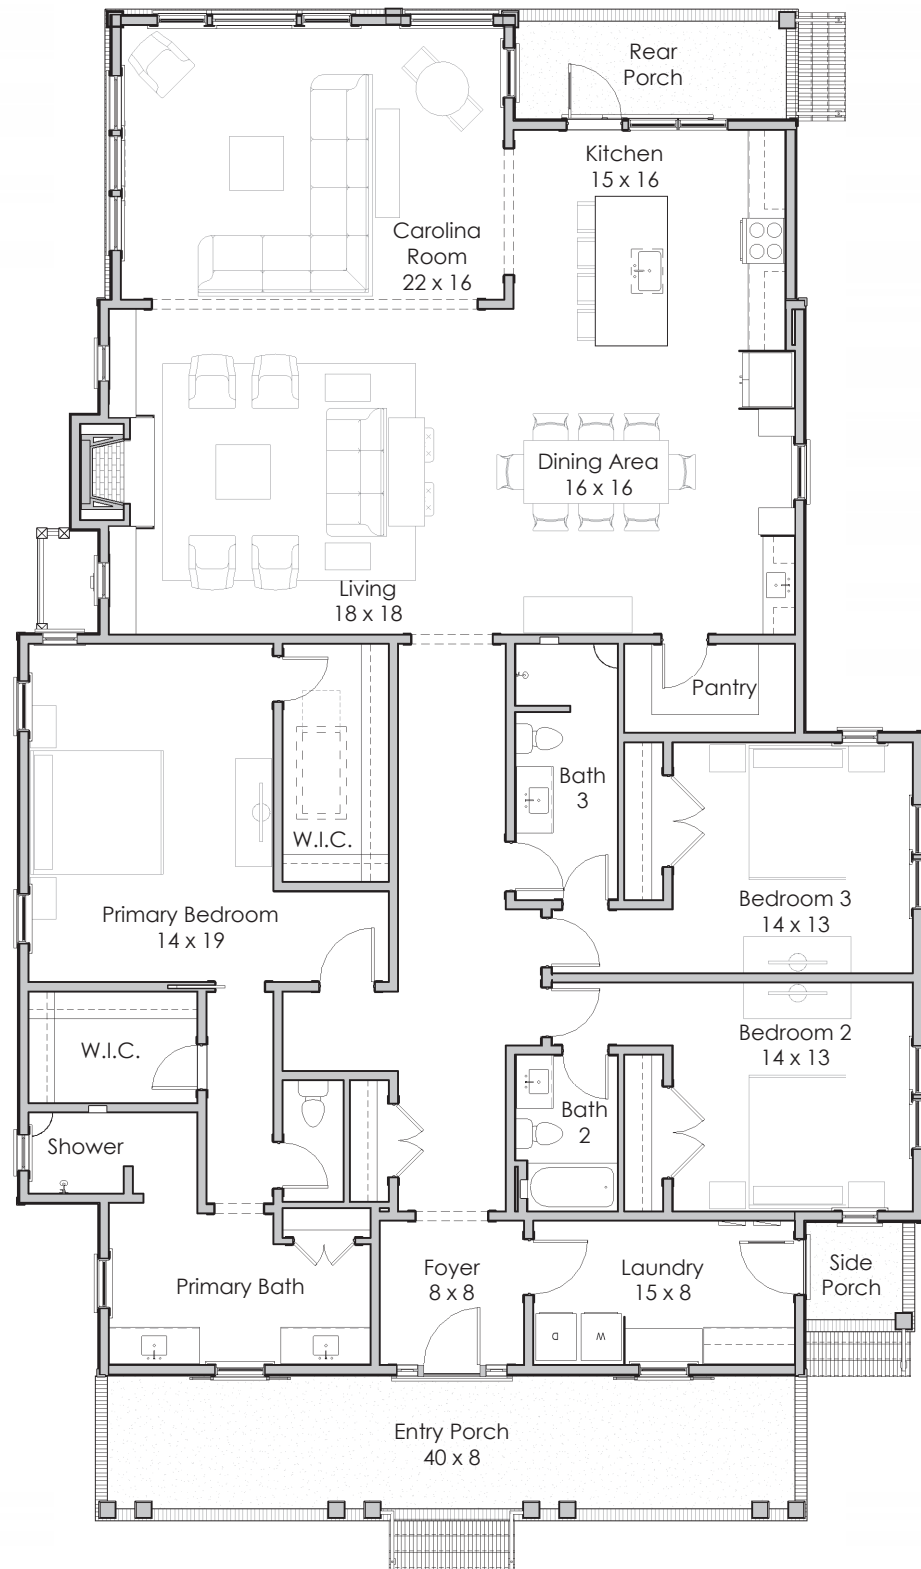

**Width x Depth:**  
53' x 63'

**NOTES:**

---

---

---

**Based in Bluffton, South Carolina**  
[www.stateofminddesignshouseplans.com](http://www.stateofminddesignshouseplans.com)

**PLAN NO. 1539**

**3,139 square feet | 3 bedroom | 3 bath**