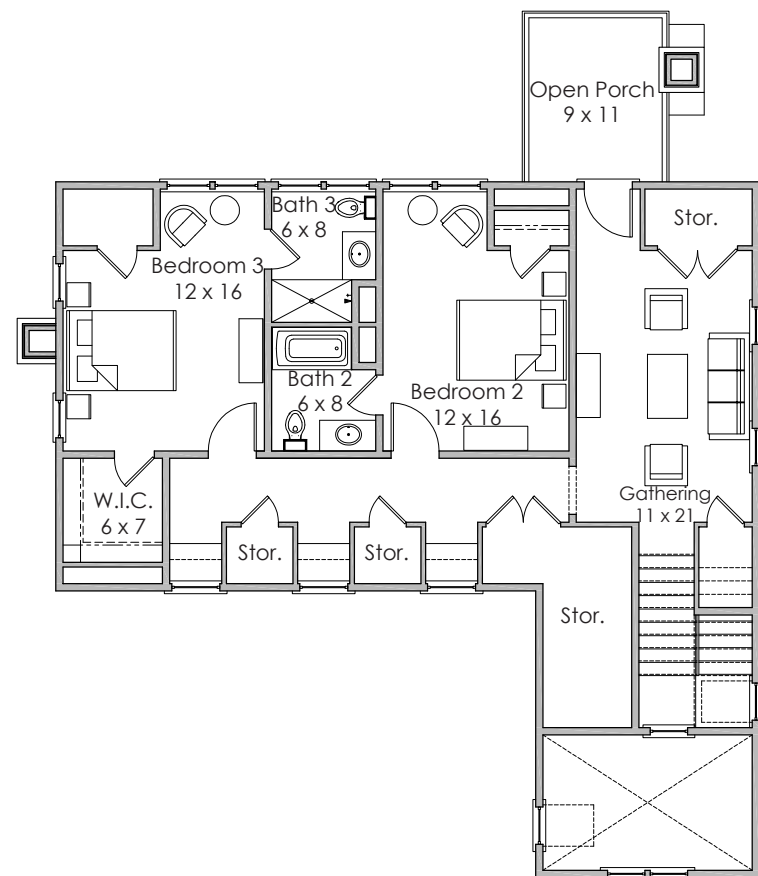

**Width x Depth:**  
74' x 56'

**NOTES:**

---

---

---

**Based in Bluffton, South Carolina**  
[www.stateofminddesignshouseplans.com](http://www.stateofminddesignshouseplans.com)

**PLAN NO. 1453**

**3,175 square feet | 3 bedroom | 3.5 bath**