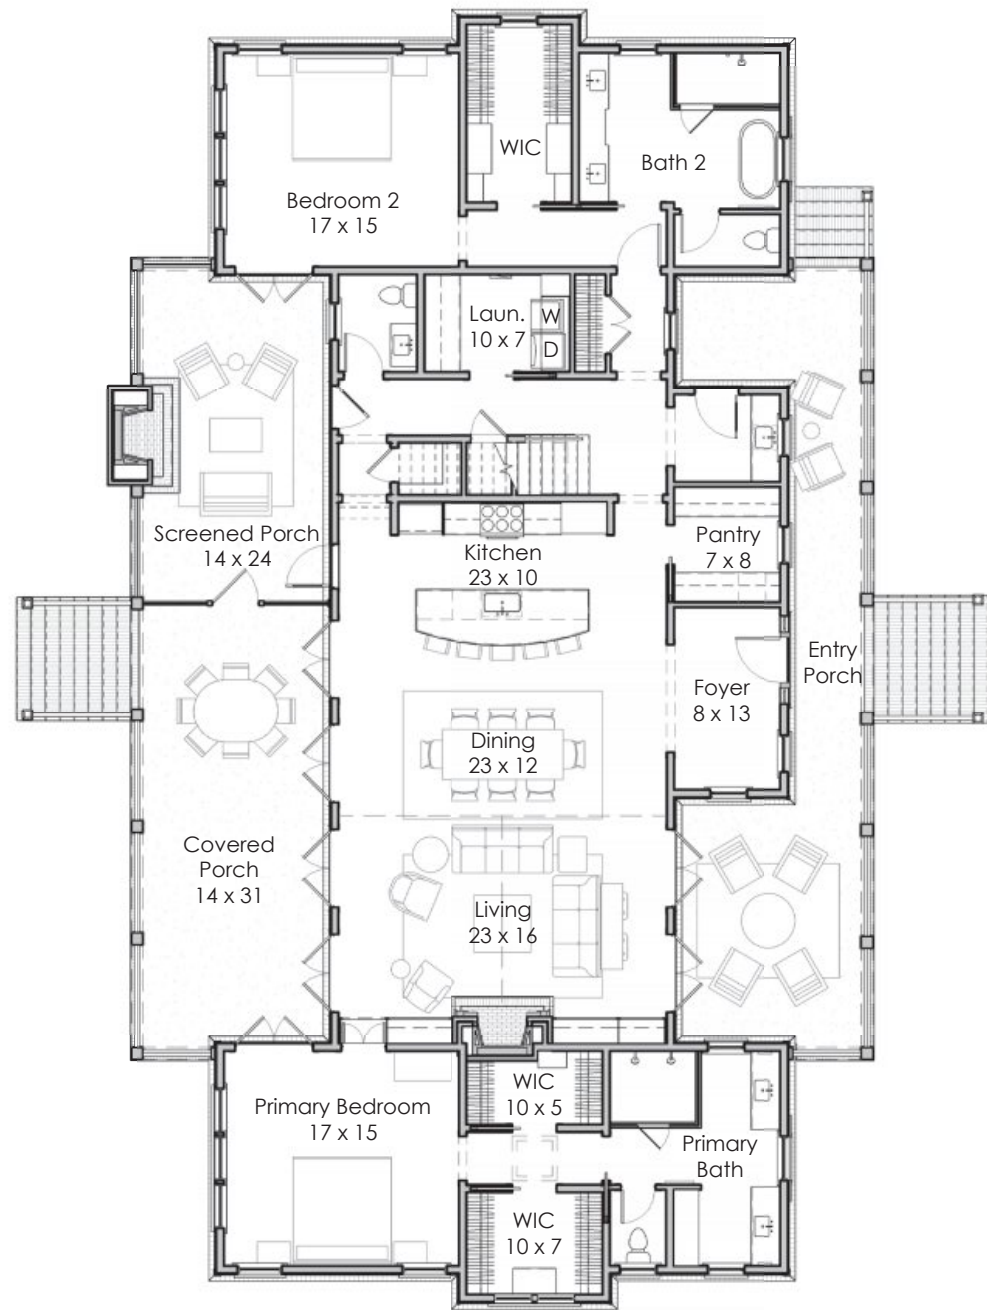

**Width x Depth:**  
52' x 72'

**NOTES:**

---

---

---

**Based in Bluffton, South Carolina**  
[www.stateofminddesignshouseplans.com](http://www.stateofminddesignshouseplans.com)

**PLAN NO. 1436**

**3,546 square feet | 3 bedroom | 3.5 bath**