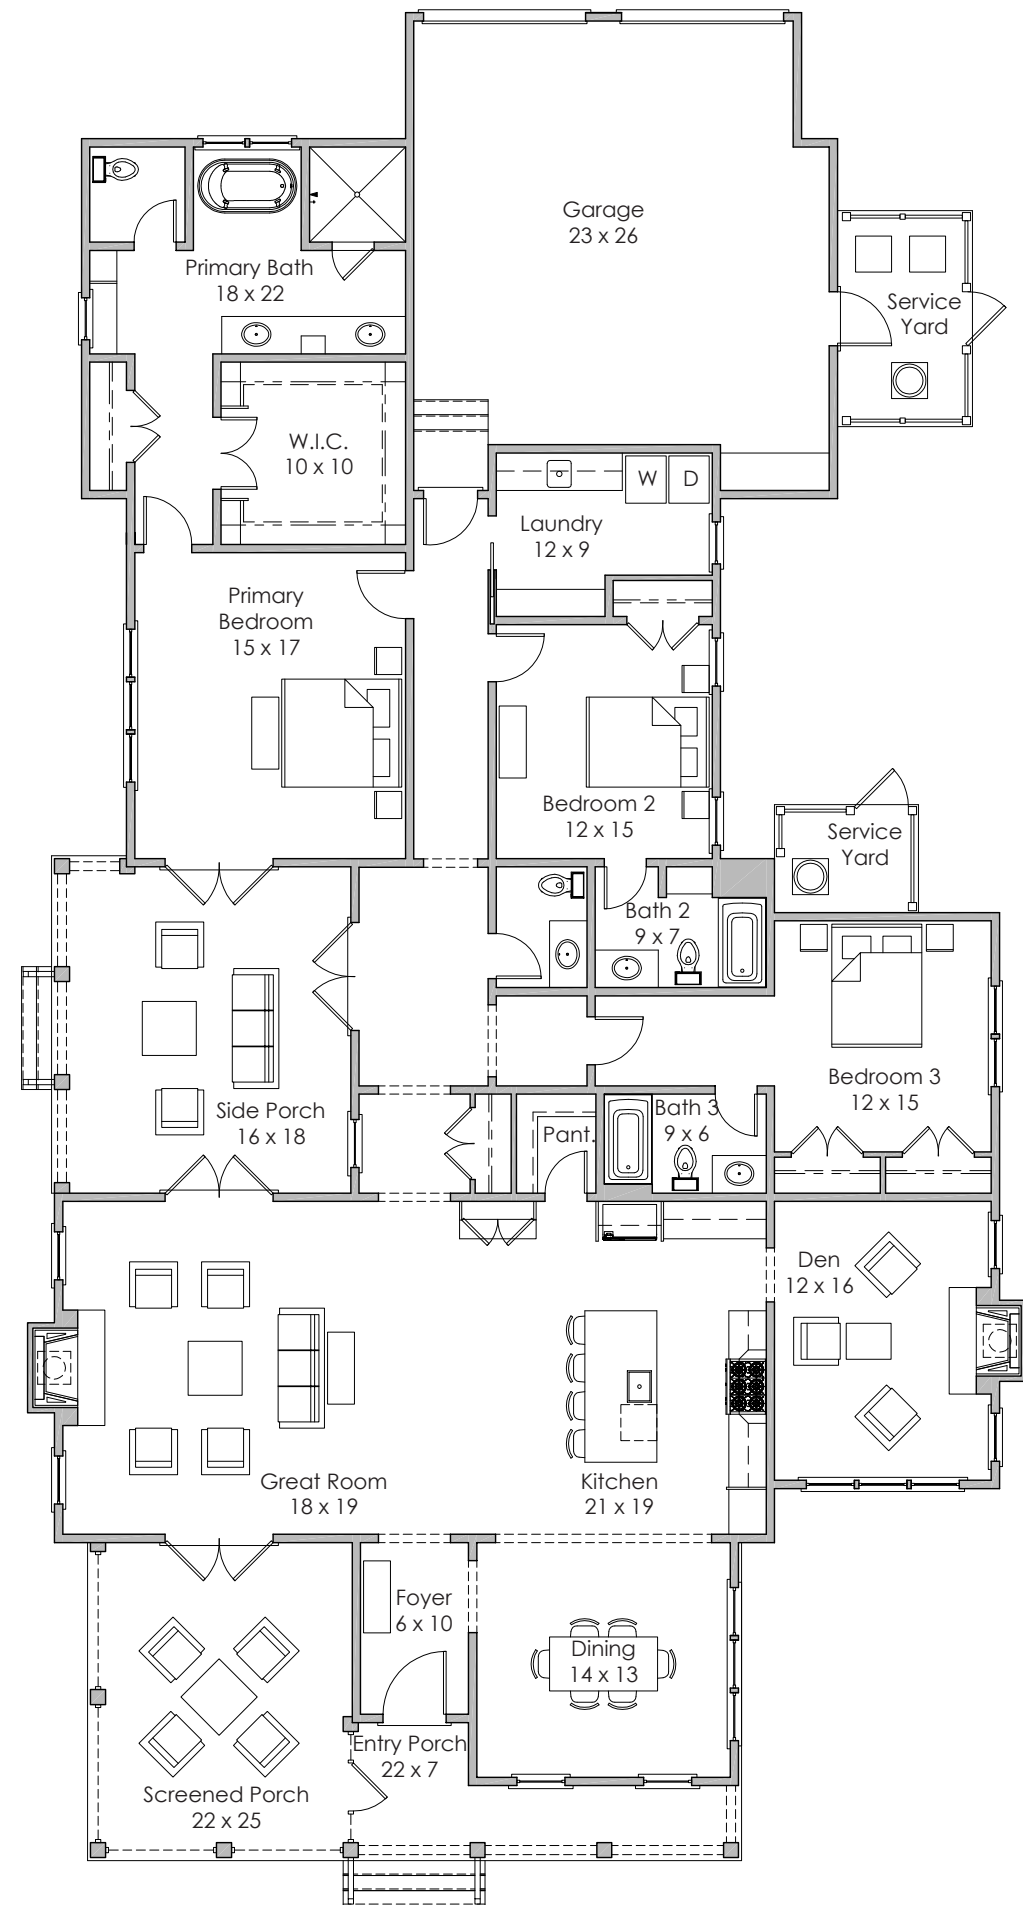

Width x Depth:  
49' x 52'

**NOTES:**

---

---

---

Based in Bluffton, South Carolina  
[www.stateofminddesignshouseplans.com](http://www.stateofminddesignshouseplans.com)

**PLAN NO. 1542**

**2,959 square feet | 3 bedroom | 3.5 bath**