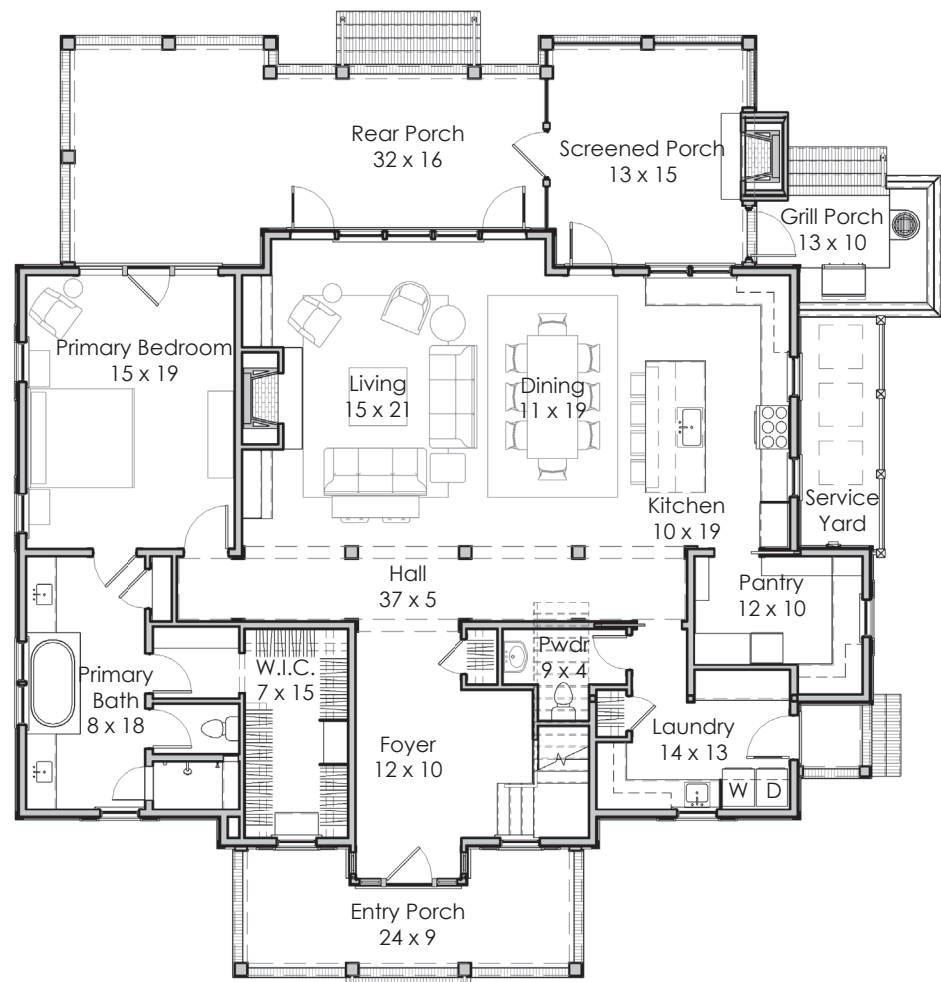

PLAN NO. 1447

3,307 square feet | 4 bedroom | 3.5 bath

Width x Depth:
59' x 65'

NOTES:

Based in Bluffton, South Carolina
www.stateofminddesignshouseplans.com