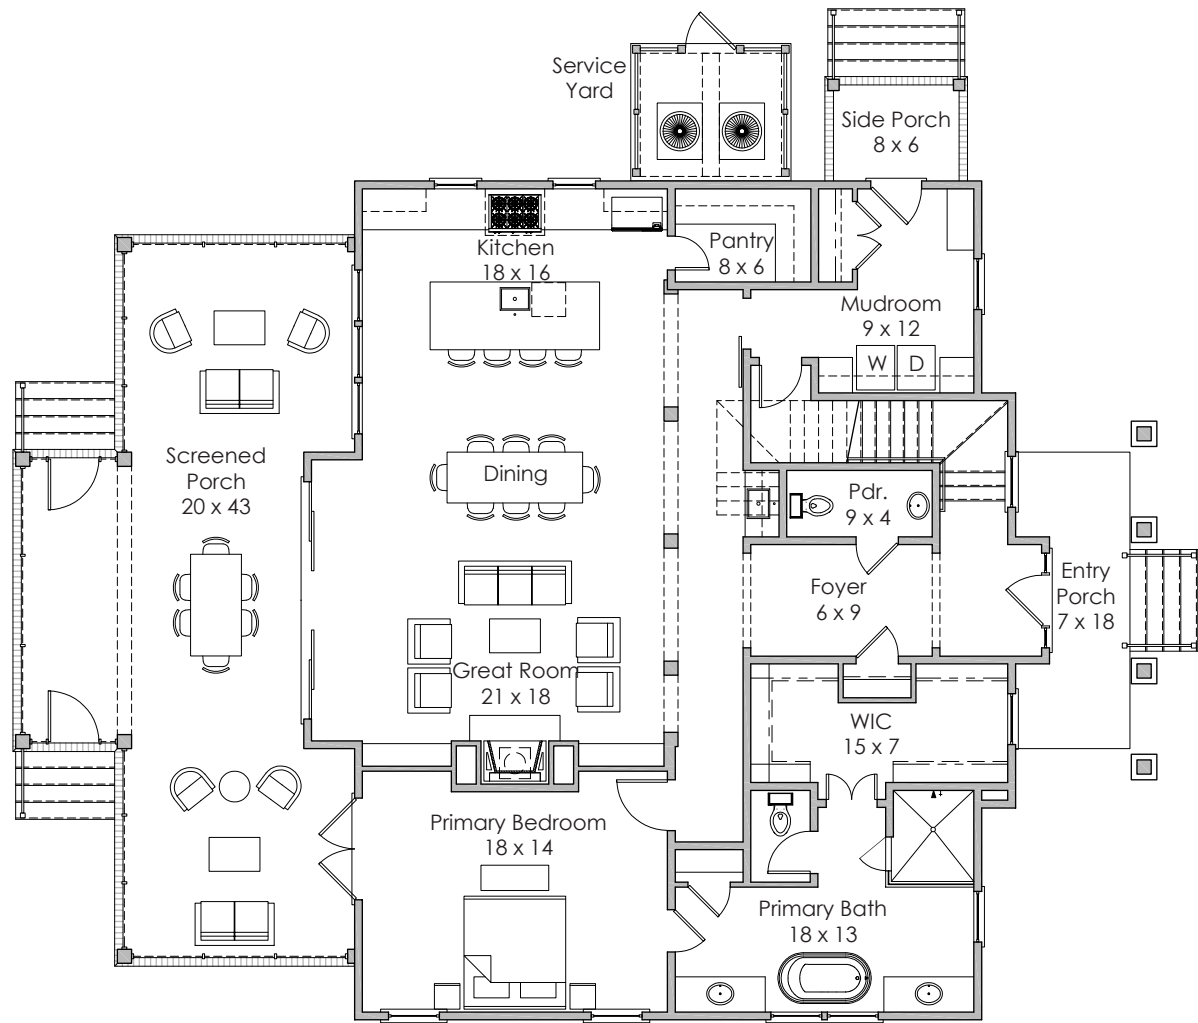

**Width x Depth:**  
51' x 66'

**NOTES:**

---

---

---

**Based in Bluffton, South Carolina**  
[www.stateofminddesignshouseplans.com](http://www.stateofminddesignshouseplans.com)

**PLAN NO. 1746**

**3,448 square feet | 5 bedroom | 4.5 bath**