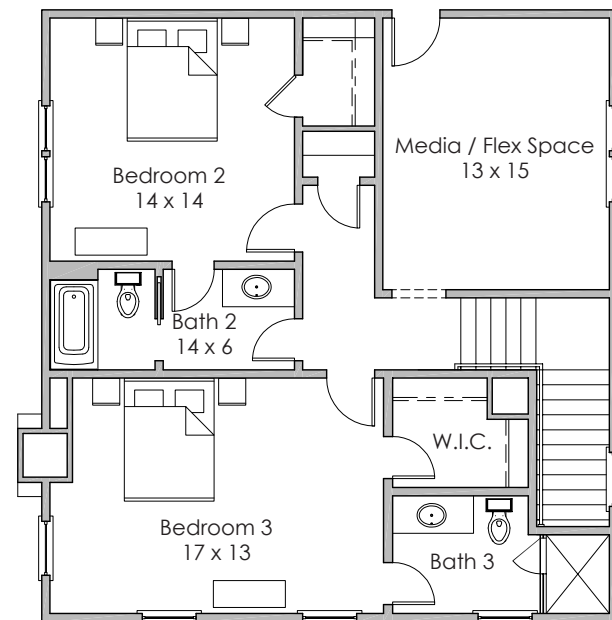

**Width x Depth:**  
54' x 103'

**NOTES:**

---

---

---

**Based in Bluffton, South Carolina**  
[www.stateofminddesignshouseplans.com](http://www.stateofminddesignshouseplans.com)

**PLAN NO. 1823.02**

**3,000 square feet | 3 bedroom | 3.5 bath**