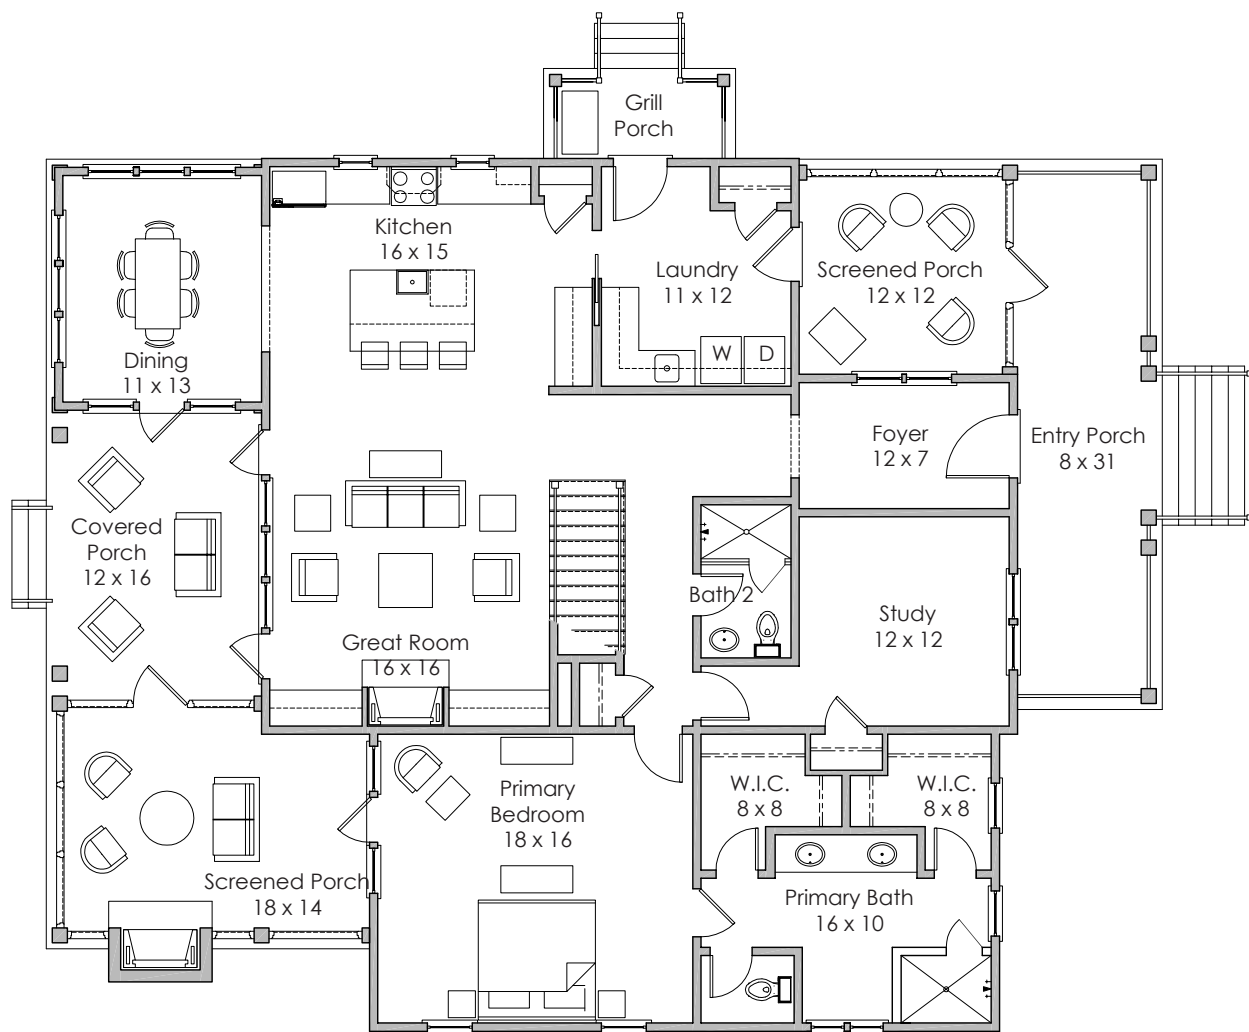

Width x Depth:  
54' x 56'

NOTES:

---

---

---

Based in Bluffton, South Carolina  
[www.stateofminddesignshouseplans.com](http://www.stateofminddesignshouseplans.com)

**PLAN NO. 1411**

2,808 square feet | 3 bedroom | 4 bath