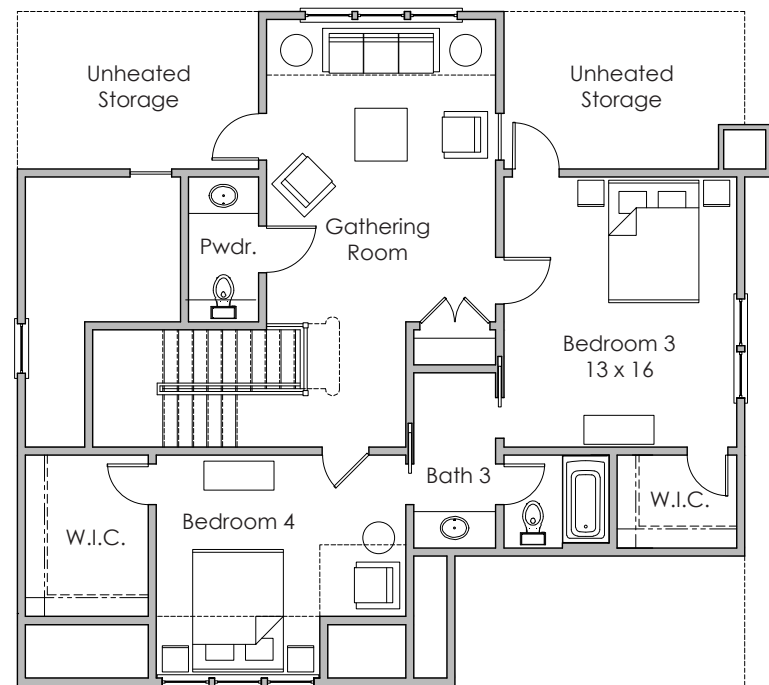

**Width x Depth:**  
73' x 52'

**NOTES:**

---

---

---

**Based in Bluffton, South Carolina**  
[www.stateofminddesignshouseplans.com](http://www.stateofminddesignshouseplans.com)

**PLAN NO. 1823.03**

**3,092 square feet | 4 bedroom | 3.5 bath**