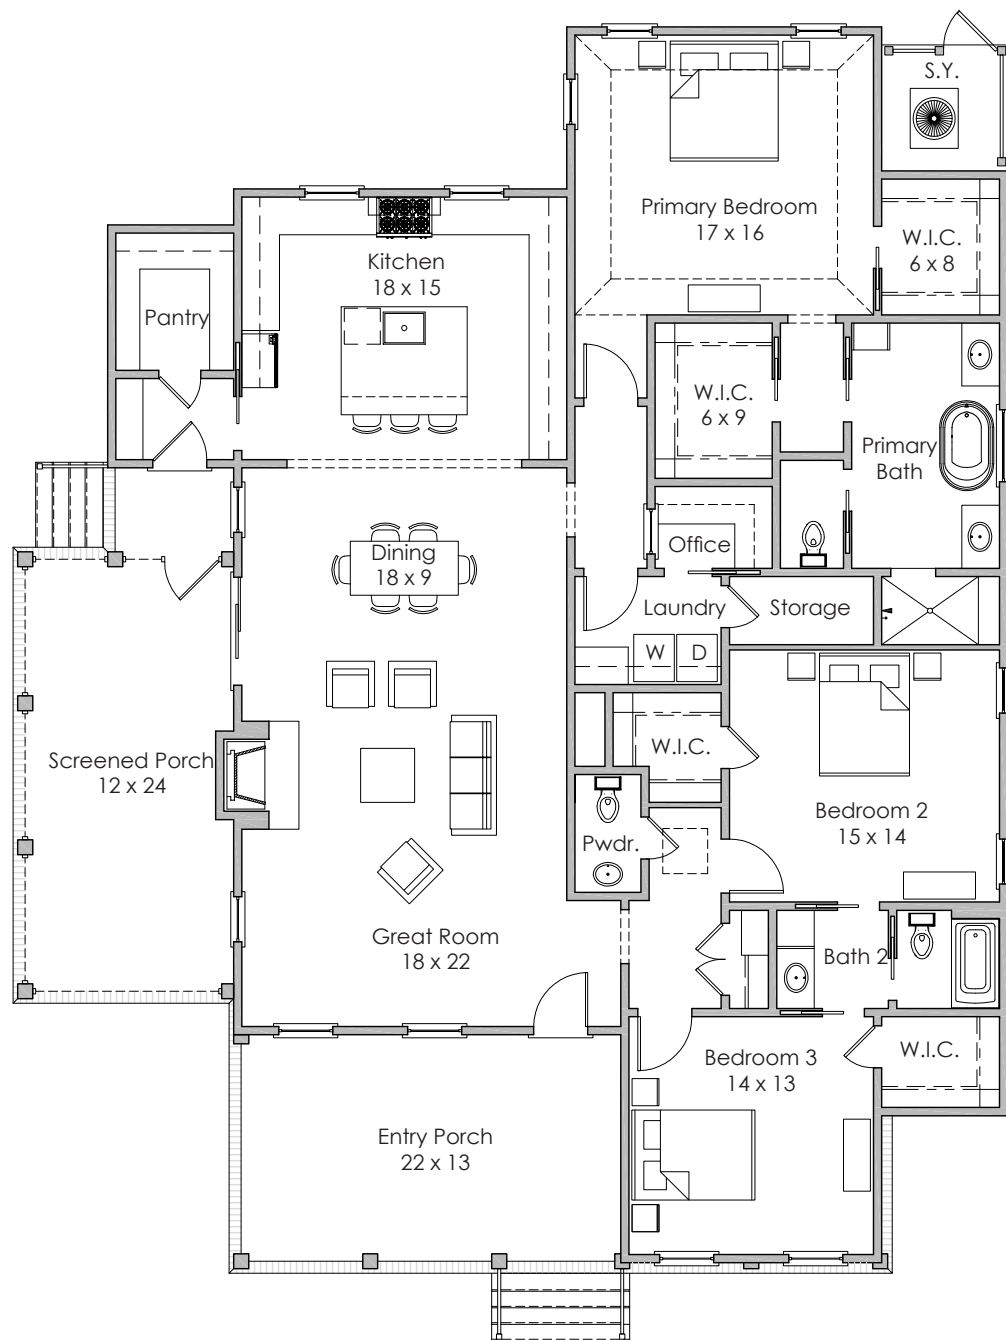

**Width x Depth:**  
59' x 109'

**NOTES:**

---

---

---

**Based in Bluffton, South Carolina**  
[www.stateofminddesignshouseplans.com](http://www.stateofminddesignshouseplans.com)

**PLAN NO. 1838**

**2,495 square feet | 3 bedroom | 2.5 bath**