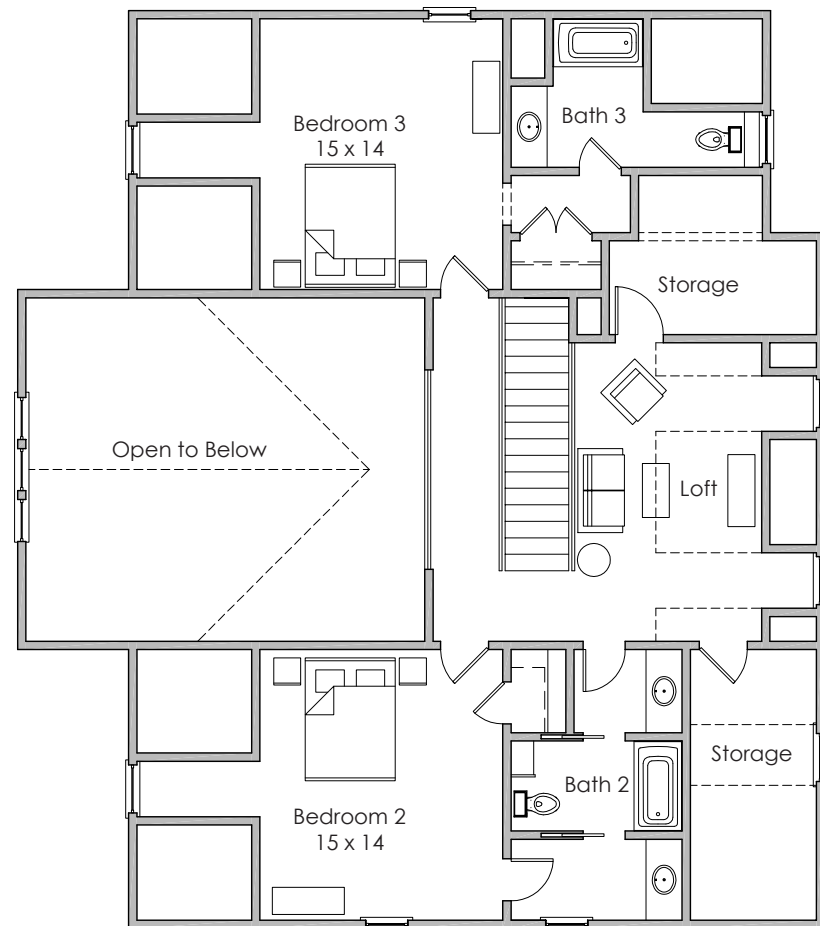

**Width x Depth:**  
51' x 73'

**NOTES:**

---

---

---

**Based in Bluffton, South Carolina**  
[www.stateofminddesignshouseplans.com](http://www.stateofminddesignshouseplans.com)

**PLAN NO. 1407**

**3,432 square feet | 3 bedroom | 3.5 bath**