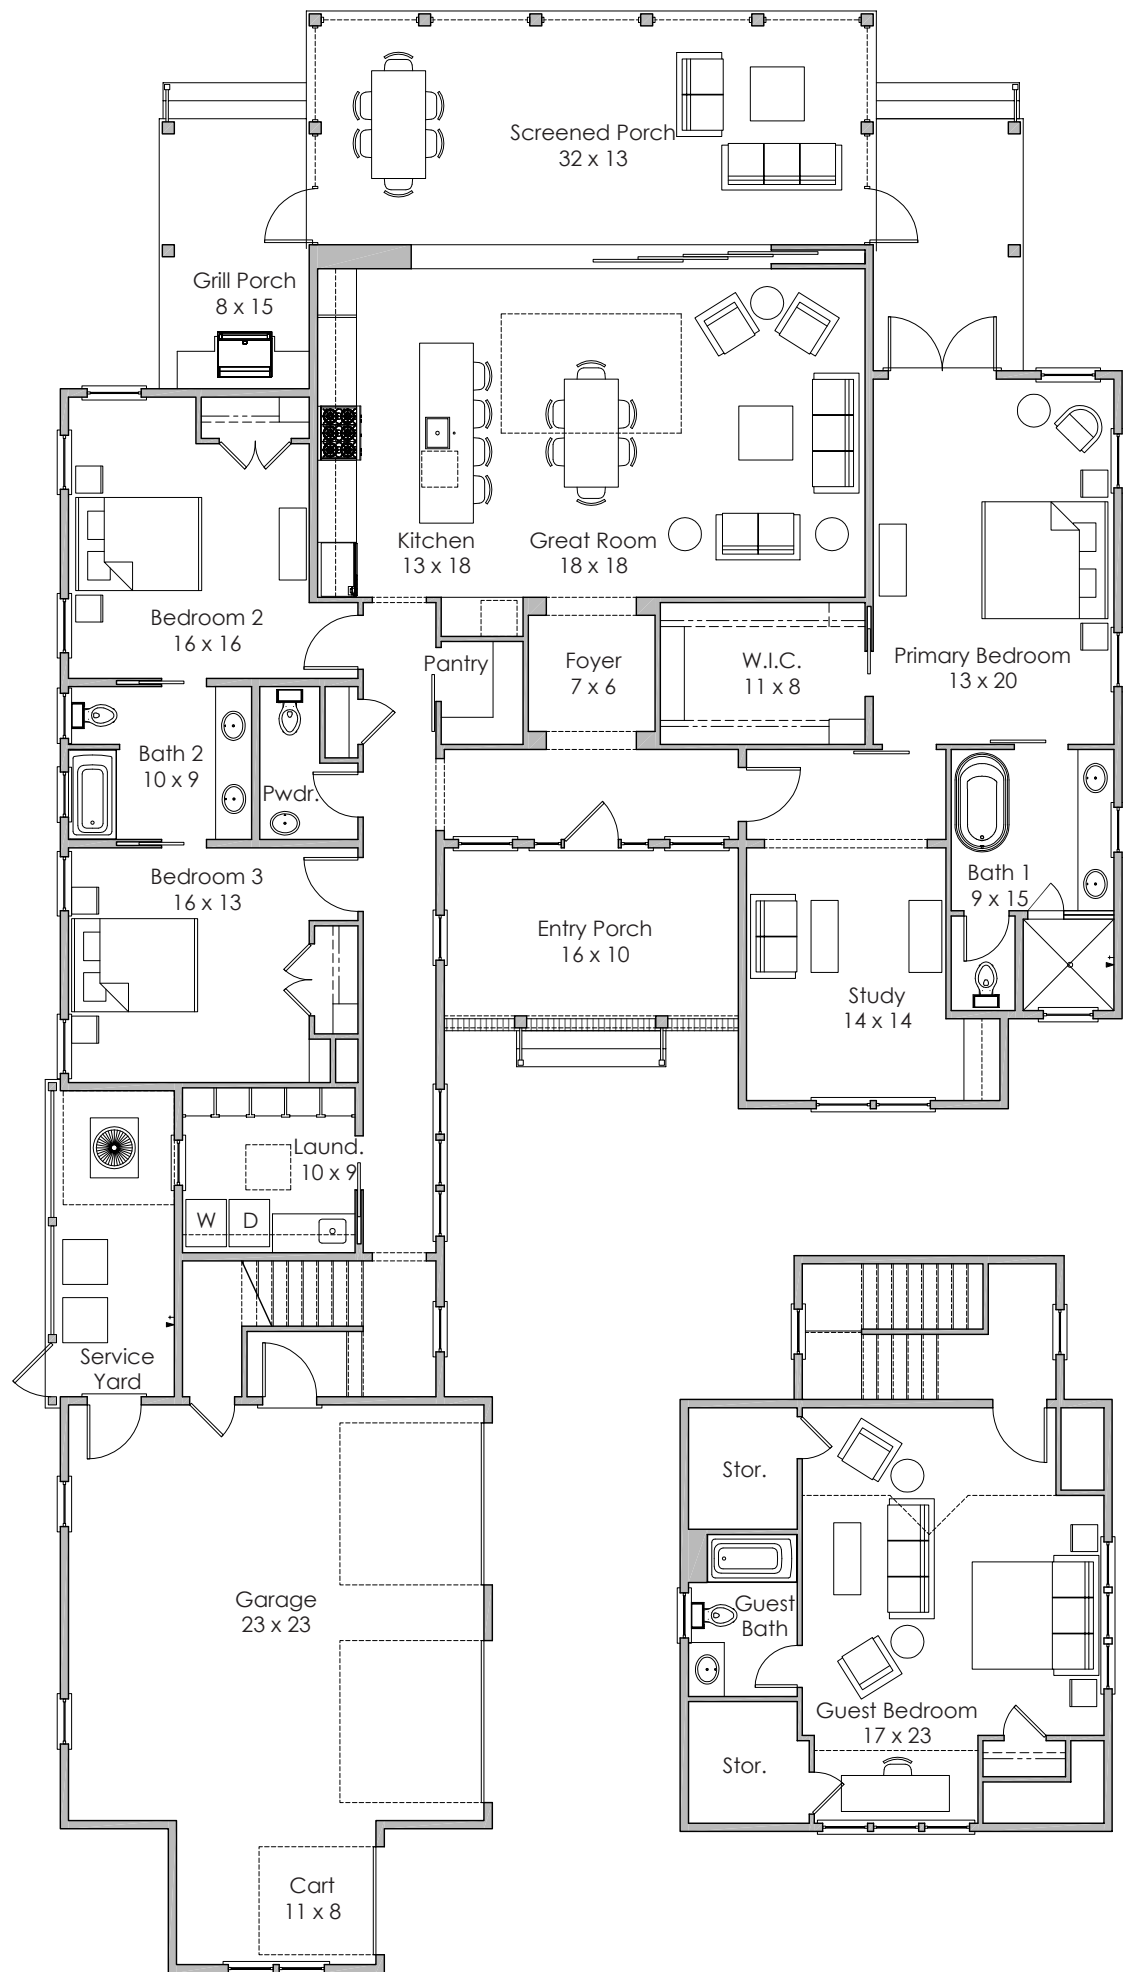

**Width x Depth:**  
59' x 109'

**NOTES:**

---

---

---

**Based in Bluffton, South Carolina**  
[www.stateofminddesignshouseplans.com](http://www.stateofminddesignshouseplans.com)

**PLAN NO. 1838**

**2,495 square feet | 3 bedroom | 2.5 bath**