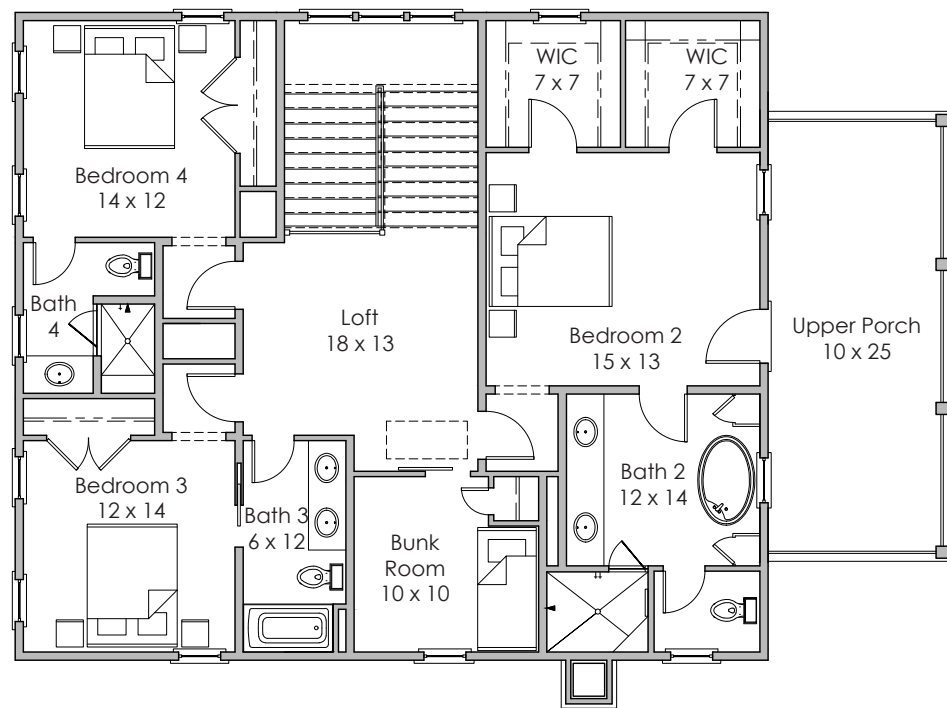

**Width x Depth:**  
97' x 61'

**NOTES:**

---

---

---

**Based in Bluffton, South Carolina**  
[www.stateofminddesignshouseplans.com](http://www.stateofminddesignshouseplans.com)

**PLAN NO. 1541**

3,622 square feet | 4 bedroom | 4.5 bath