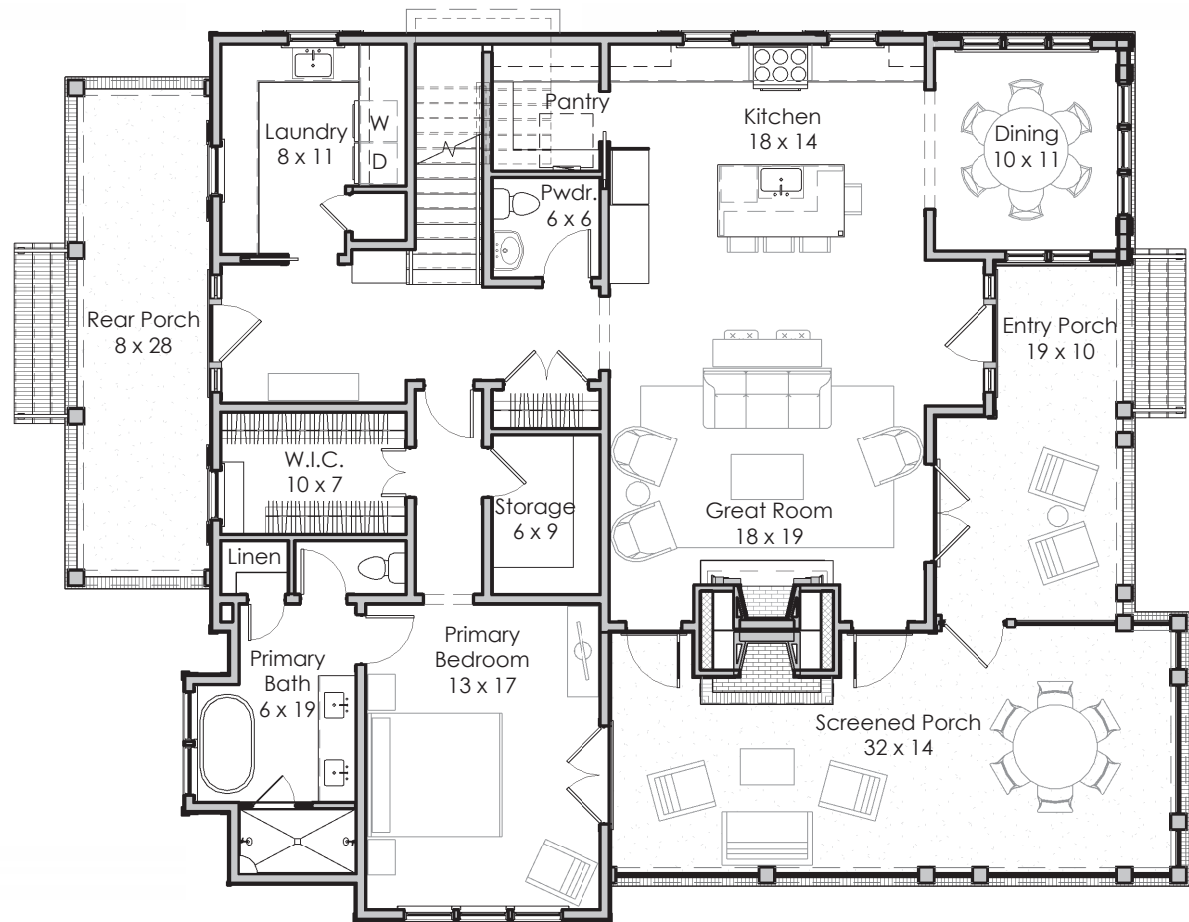

PLAN NO. 1651

3,360 square feet | 4 bedroom | 4.5 bath

Width x Depth:
51' x 62'

NOTES:

Based in Bluffton, South Carolina
www.stateofminddesignshouseplans.com