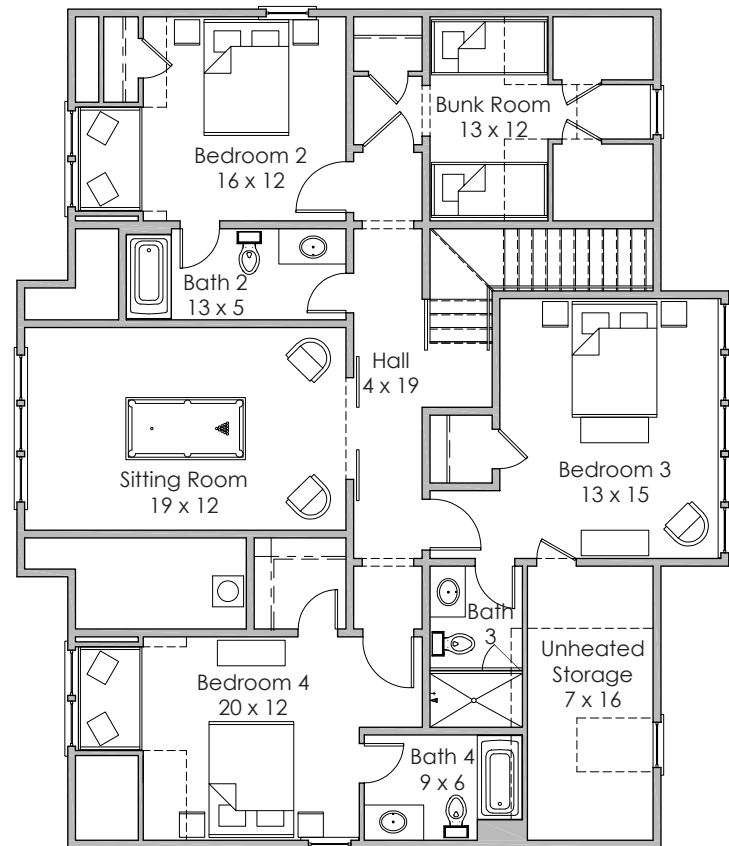

**Width x Depth:**  
51' x 66'

**NOTES:**

---

---

---

**Based in Bluffton, South Carolina**  
[www.stateofminddesignshouseplans.com](http://www.stateofminddesignshouseplans.com)

**PLAN NO. 1746**

**3,448 square feet | 5 bedroom | 4.5 bath**