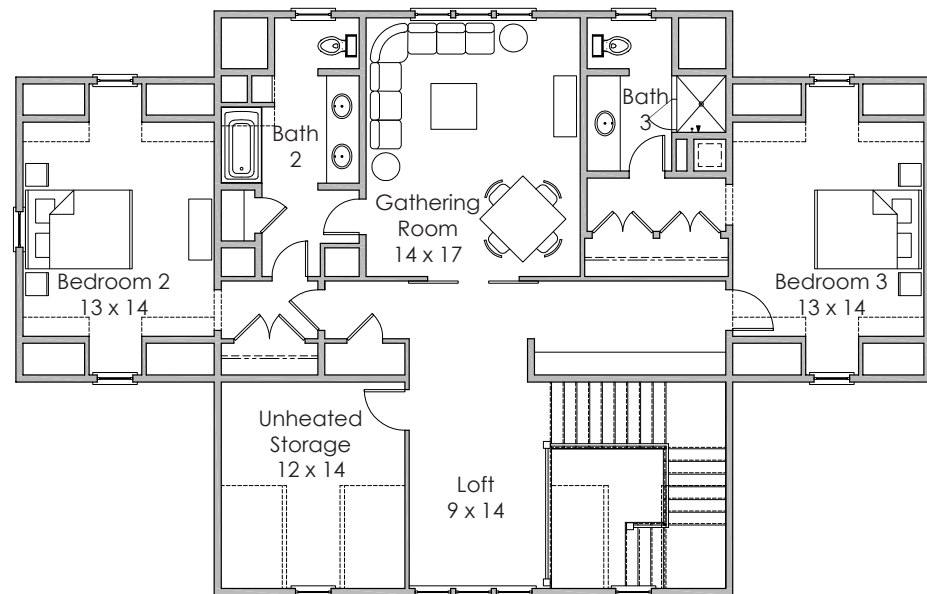

**Width x Depth:**  
86' x 60'

**NOTES:**

---

---

---

**Based in Bluffton, South Carolina**  
[www.stateofminddesignshouseplans.com](http://www.stateofminddesignshouseplans.com)

**PLAN NO. 1755**

3,939 square feet | 3 bedroom | 3.5 bath