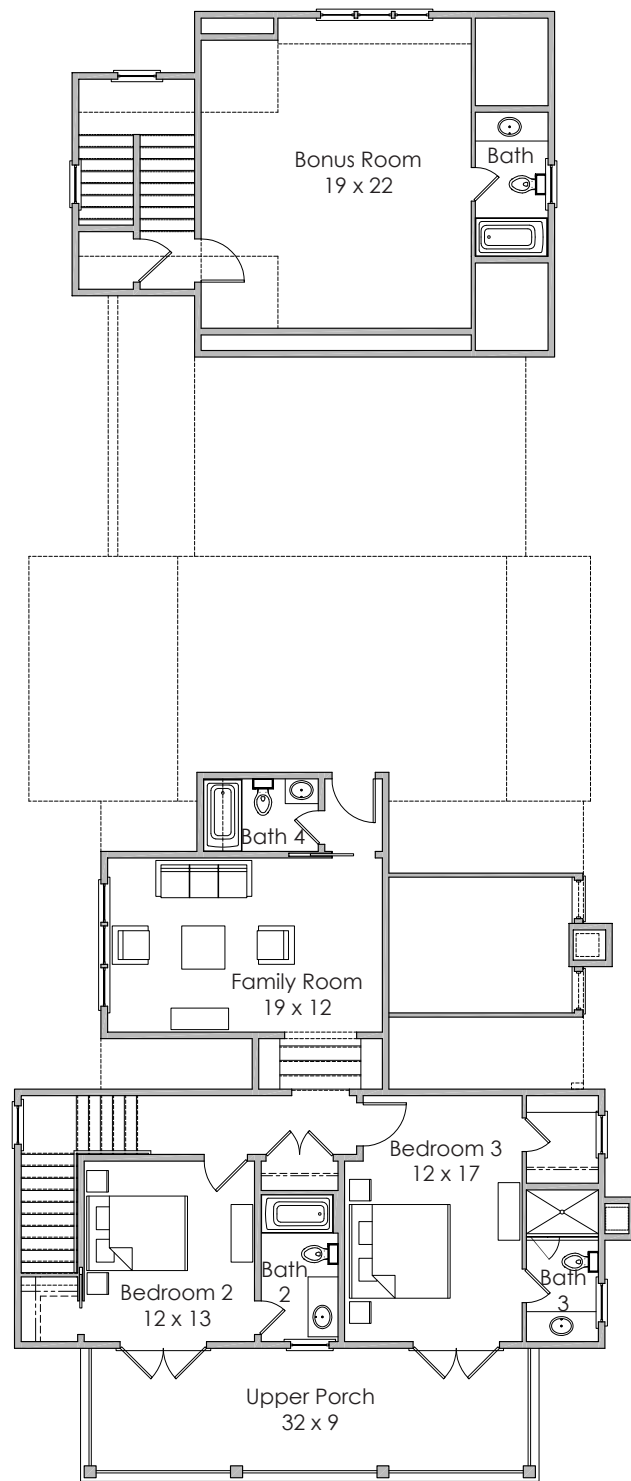

**Width x Depth:**  
64' x 61'

**NOTES:**

---

---

---

**Based in Bluffton, South Carolina**  
[www.stateofminddesignshouseplans.com](http://www.stateofminddesignshouseplans.com)

**PLAN NO. 1756**

3,359 square feet | 3 bedroom | 4.5 bath