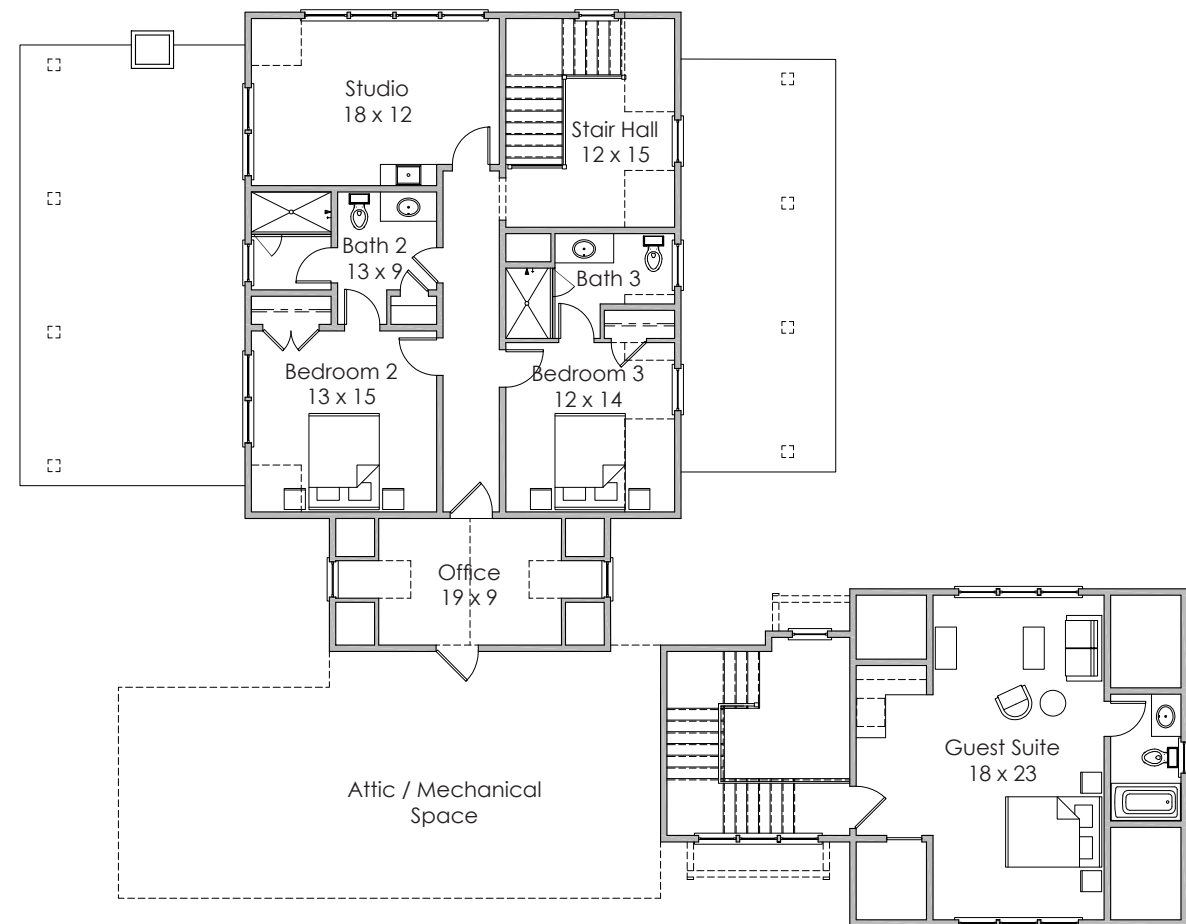

PLAN NO. 1608

3,383 square feet | 4 bedroom | 4.5 bath

Width x Depth:
65' x 90'

NOTES:

Based in Bluffton, South Carolina
www.stateofminddesignshouseplans.com