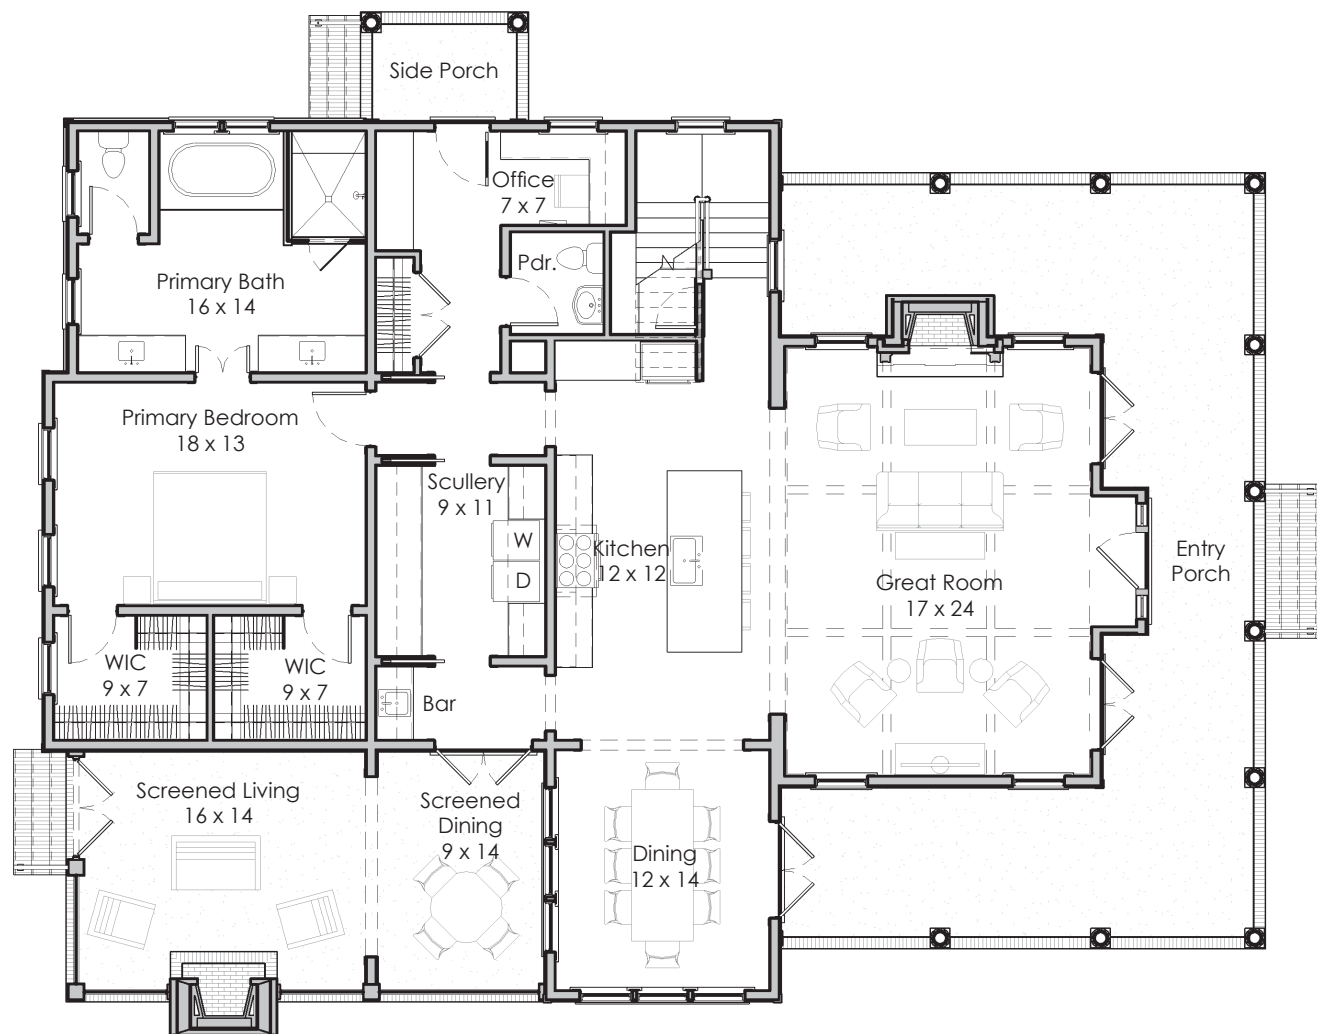

**Width x Depth:**  
56' x 67'

**NOTES:**

---

---

---

**Based in Bluffton, South Carolina**  
[www.stateofminddesignshouseplans.com](http://www.stateofminddesignshouseplans.com)

**PLAN NO. 1602**

3,490 square feet | 4 bedroom | 4.5 bath