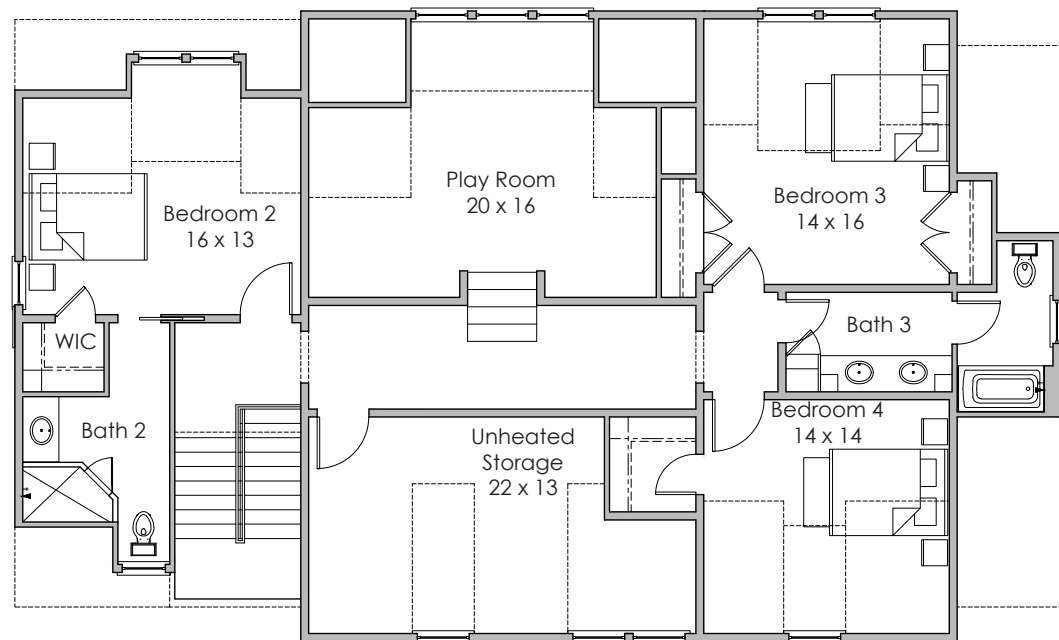

Width x Depth:  
80' x 62'

NOTES:

---

---

---

Based in Bluffton, South Carolina  
[www.stateofminddesignshouseplans.com](http://www.stateofminddesignshouseplans.com)

**PLAN NO. 1611**

**3,956 square feet | 4 bedroom | 3.5 bath**