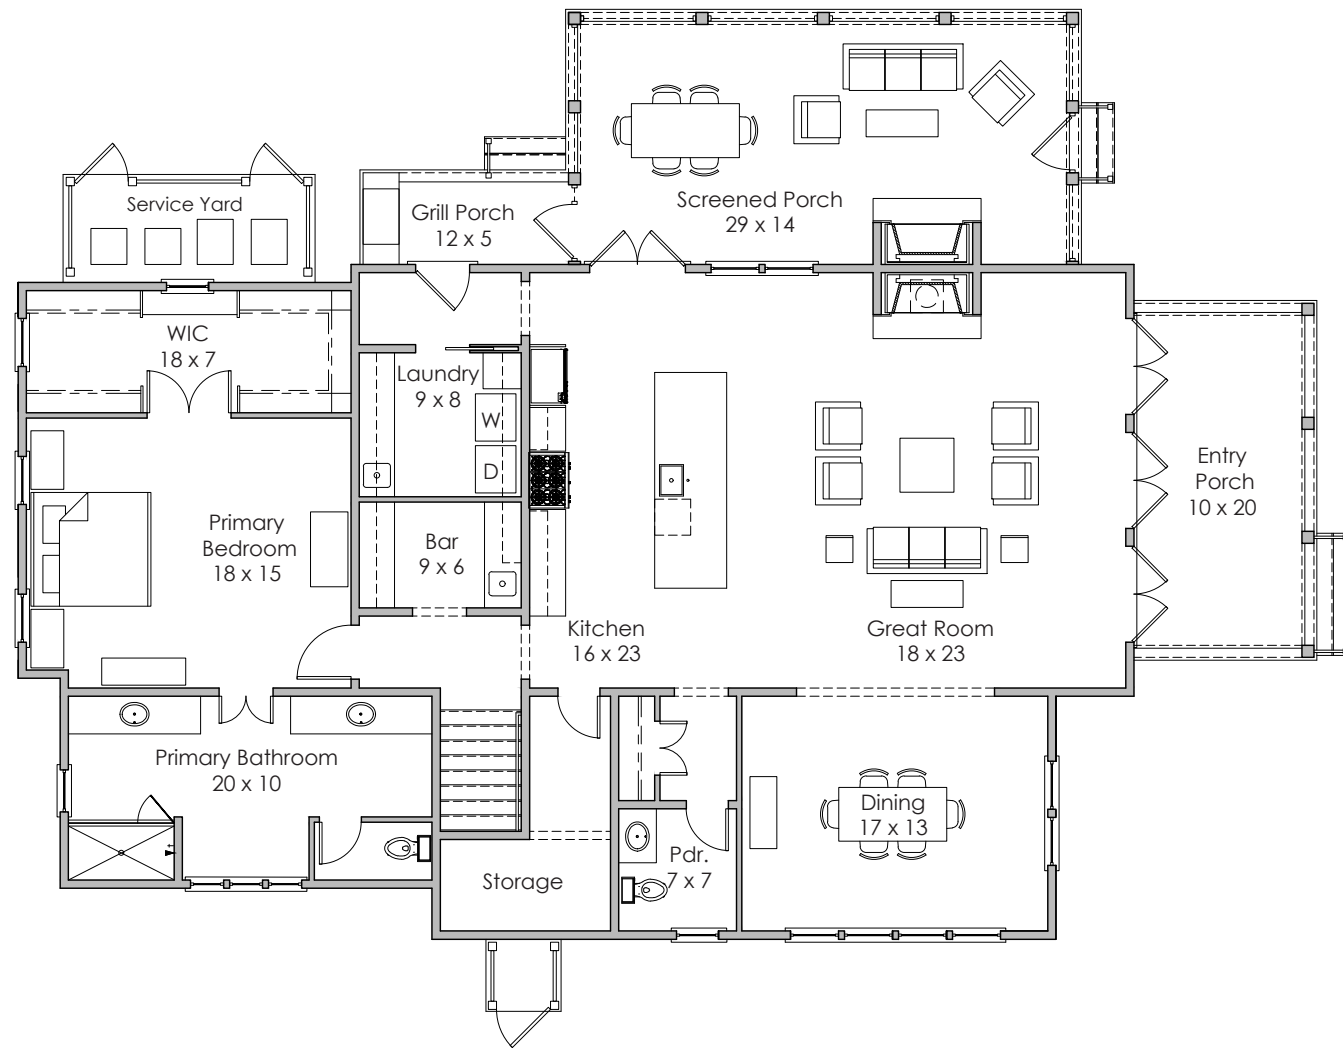

Width x Depth:  
86' x 60'

**NOTES:**

---

---

---

Based in Bluffton, South Carolina  
[www.stateofminddesignshouseplans.com](http://www.stateofminddesignshouseplans.com)

**PLAN NO. 1543**

**3,534 square feet | 3 bedroom | 3.5 bath**