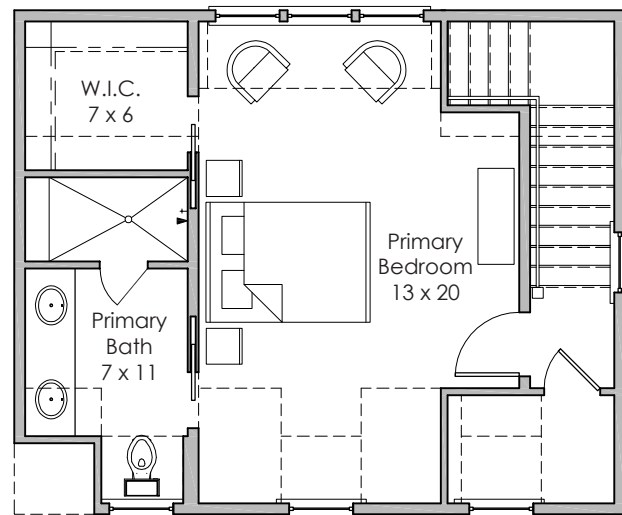

PLAN NO. 1535.04

1,516 square feet | 3 bedroom | 2 bath

Width x Depth:
40' x 36'

NOTES:

Based in Bluffton, South Carolina
www.stateofminddesignshouseplans.com