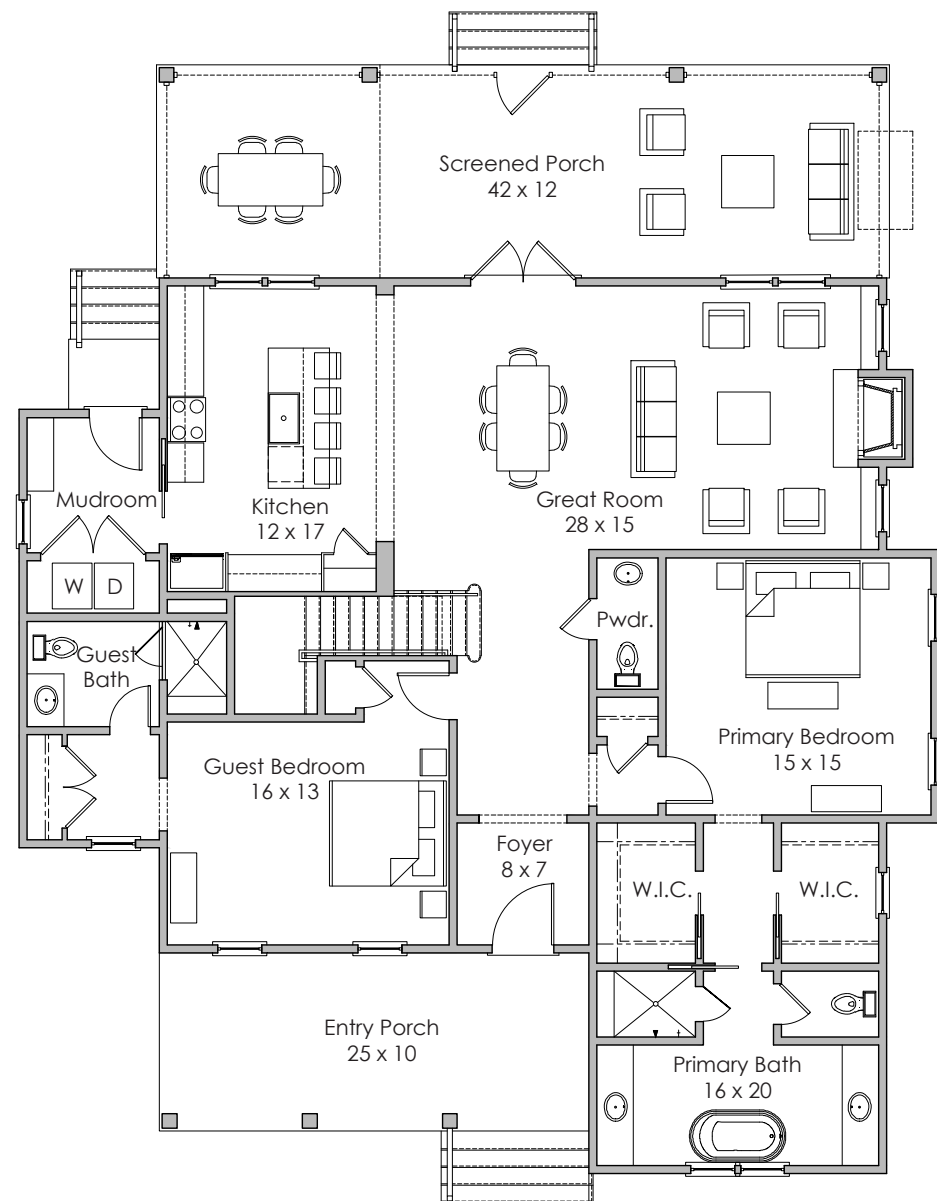

**Width x Depth:**  
73' x 52'

**NOTES:**

---

---

---

**Based in Bluffton, South Carolina**  
[www.stateofminddesignshouseplans.com](http://www.stateofminddesignshouseplans.com)

**PLAN NO. 1823.03**

**3,092 square feet | 4 bedroom | 3.5 bath**