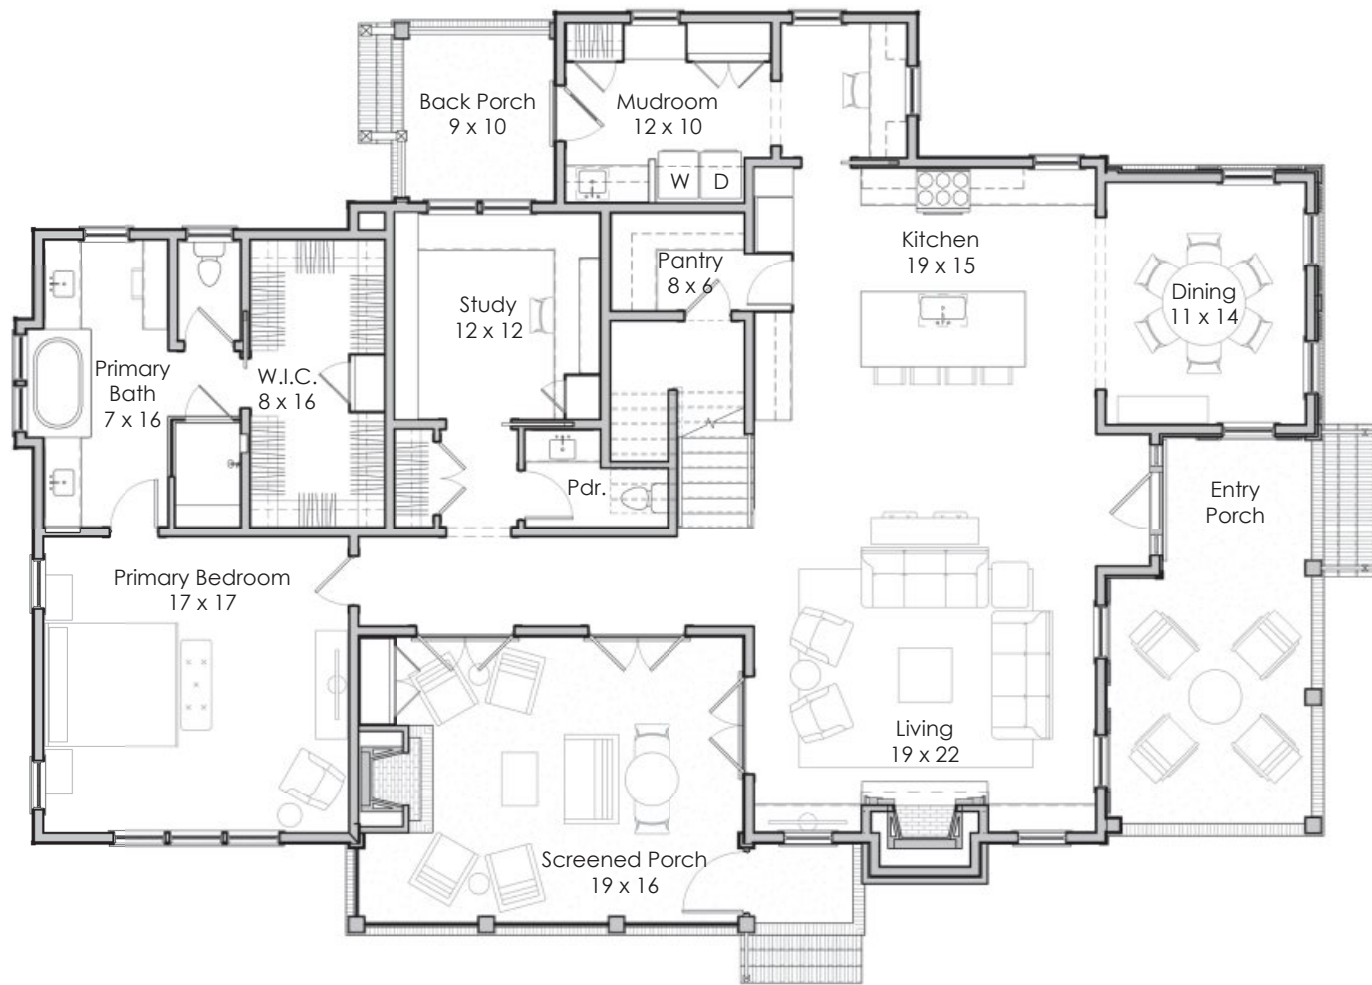

**Width x Depth:**  
65' x 90'

**NOTES:**

---

---

---

**Based in Bluffton, South Carolina**  
[www.stateofminddesignshouseplans.com](http://www.stateofminddesignshouseplans.com)

**PLAN NO. 1629**

**3,398 square feet | 3 bedroom | 3.5 bath**