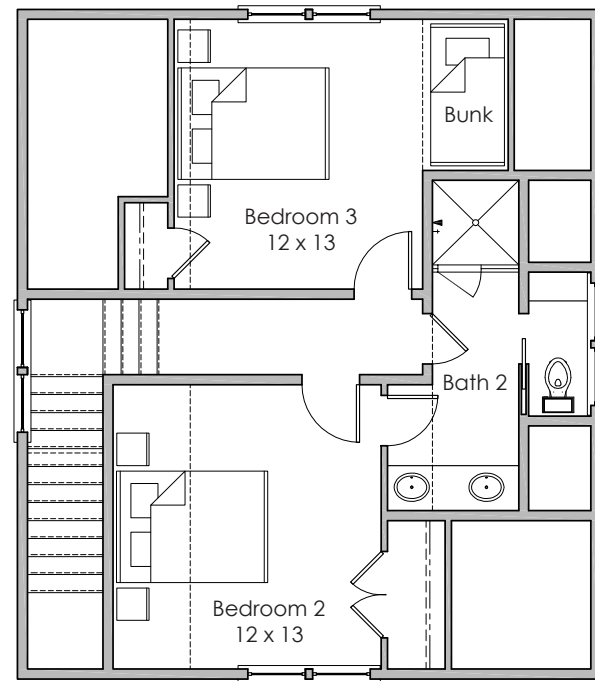

**Width x Depth:**  
55' x 58'

**NOTES:**

---

---

---

**PLAN NO. 1807.07**

**2,012 square feet | 3 bedroom | 2.5 bath**

**Width x Depth:**  
35' x 54'