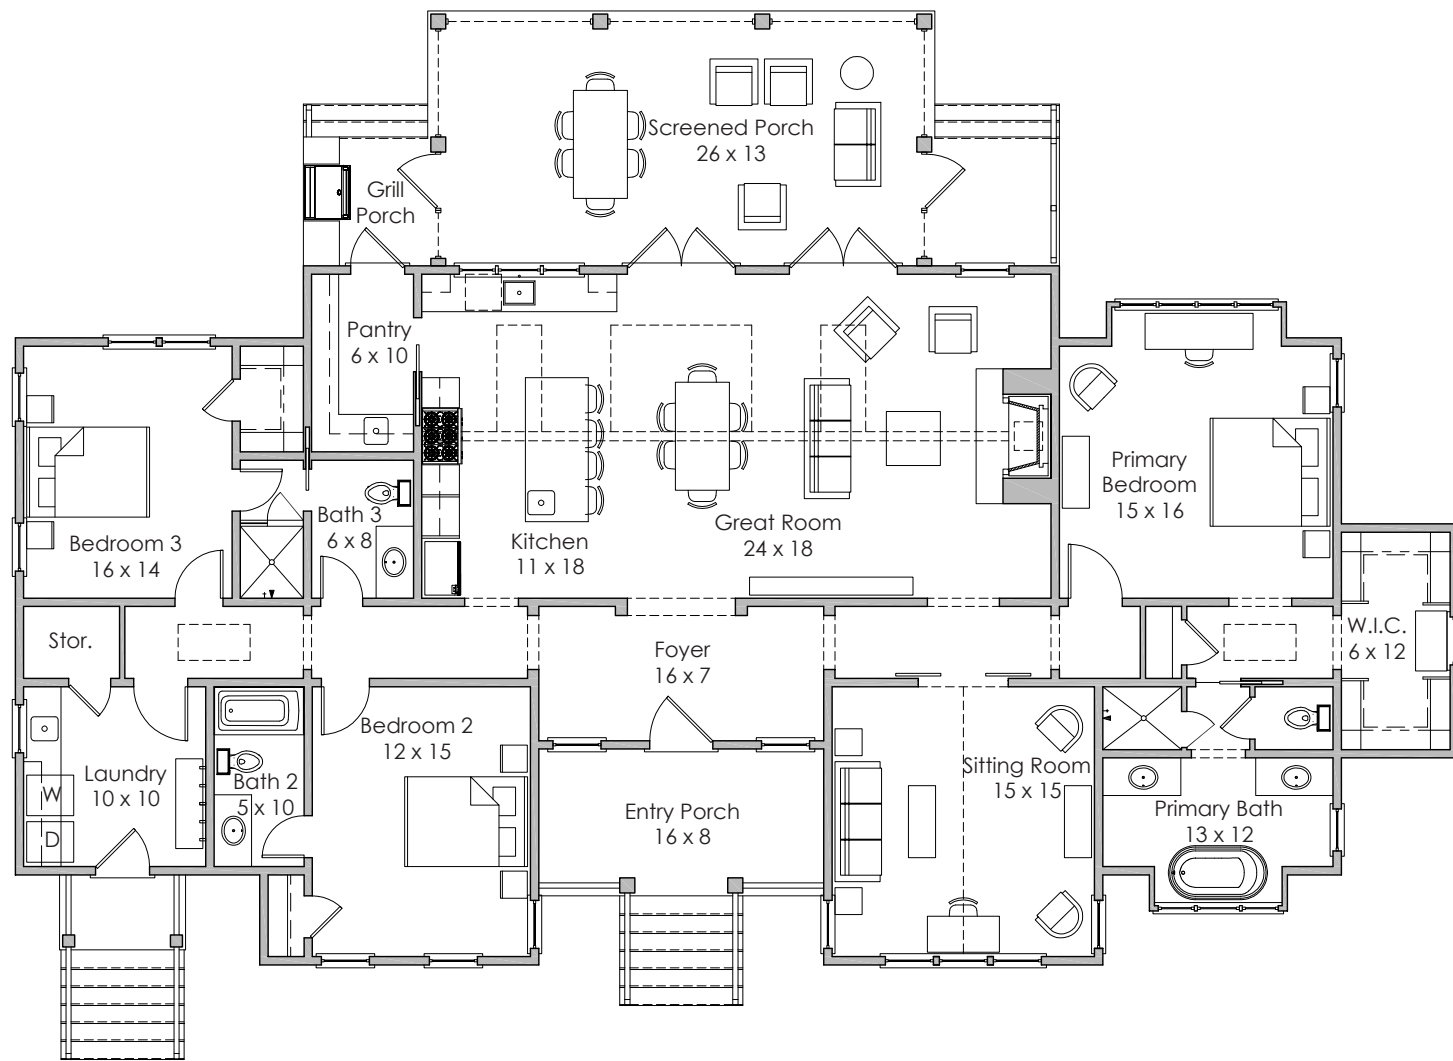

**Width x Depth:**  
55' x 69'

**NOTES:**

---

---

---

**Based in Bluffton, South Carolina**  
[www.stateofminddesignshouseplans.com](http://www.stateofminddesignshouseplans.com)

**PLAN NO. 1640**

2,530 square feet | 3 bedroom | 3 bath